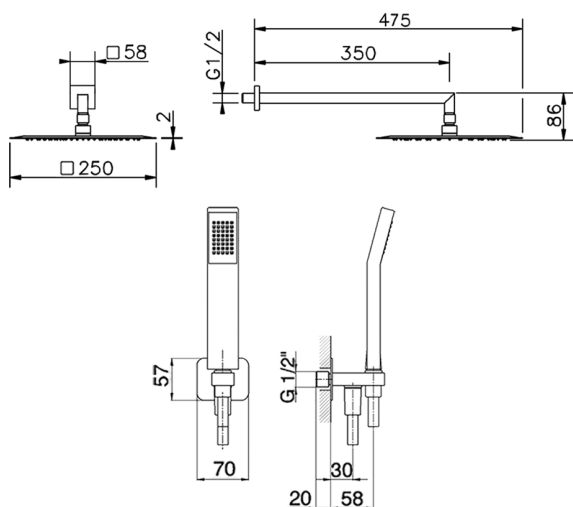

Arm and Shower Set with wall elbow integrated SHOWER_DS0K0050

MODEL **DS0K0050**

Arm and Shower Set with wall elbow integrated, 350 mm shower arm, 250x250 mm INOX square showerhead 2 mm thick, 42x18 mm ABS Quad one spray handshower, 1/2" wall elbow, 150 cm smooth SILVERFLEX Flexible Hose

AVAILABLE FINISHINGS

21 21 Chrome

CHARACTERISTICS

2024-12-22