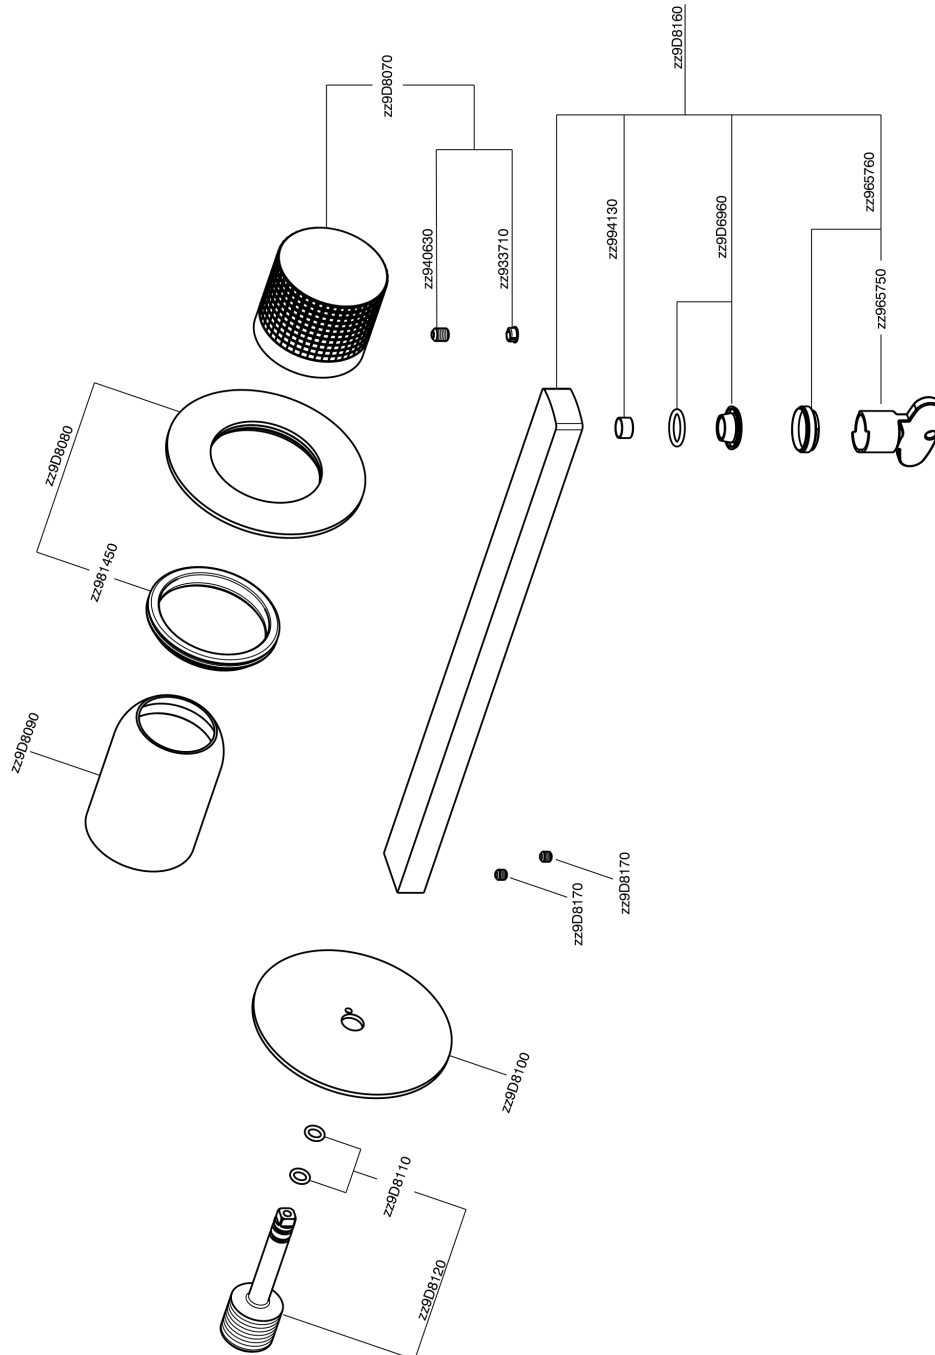

## Exposed part for single lever washbasin valve NUANCE X32\_X2005511

MODEL **X2005511**

Exposed part for single lever washbasin valve, without concealed part, spout L.250 mm, for item Easy-Box ZA002450-ZA025510, Inox AISI 316L

### CHARACTERISTICS

Installation **Concealed**  
 Required concealed parts **ZA002450**

## Exposed part for single lever washbasin valve NUANCE X32\_X2005511

X2005511

<https://en.cisal.it/exposed-part-for-single-lever-washbasin-valve-nuance-x32-x2005511>

2025-01-03