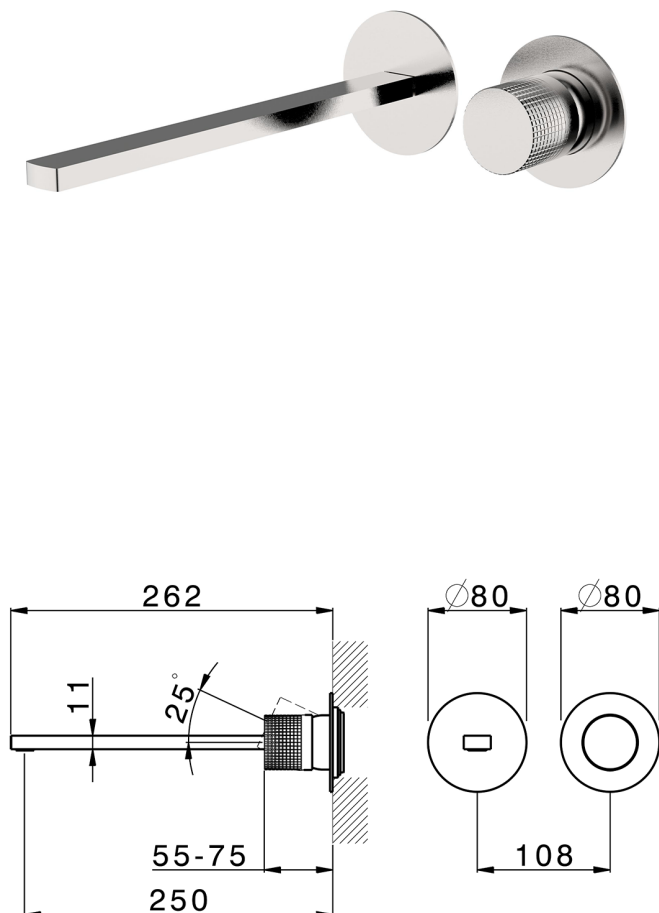

Exposed part for single lever washbasin valve NUANCE X32_X2005511

MODEL **X2005511**

Exposed part for single lever washbasin valve, without concealed part, spout L.250 mm, for item Easy-Box ZA002450-ZA025510, Inox AISI 316L

AVAILABLE FINISHINGS

- **5H** 5H Dark Brass Brushed
- **5L** 5L Brushed Black Titanium
- **5N** 5N Brushed Rose Gold
- **D1** D1 Brushed Inox

CHARACTERISTICS

Installation **Concealed**
Required concealed parts **ZA002450**