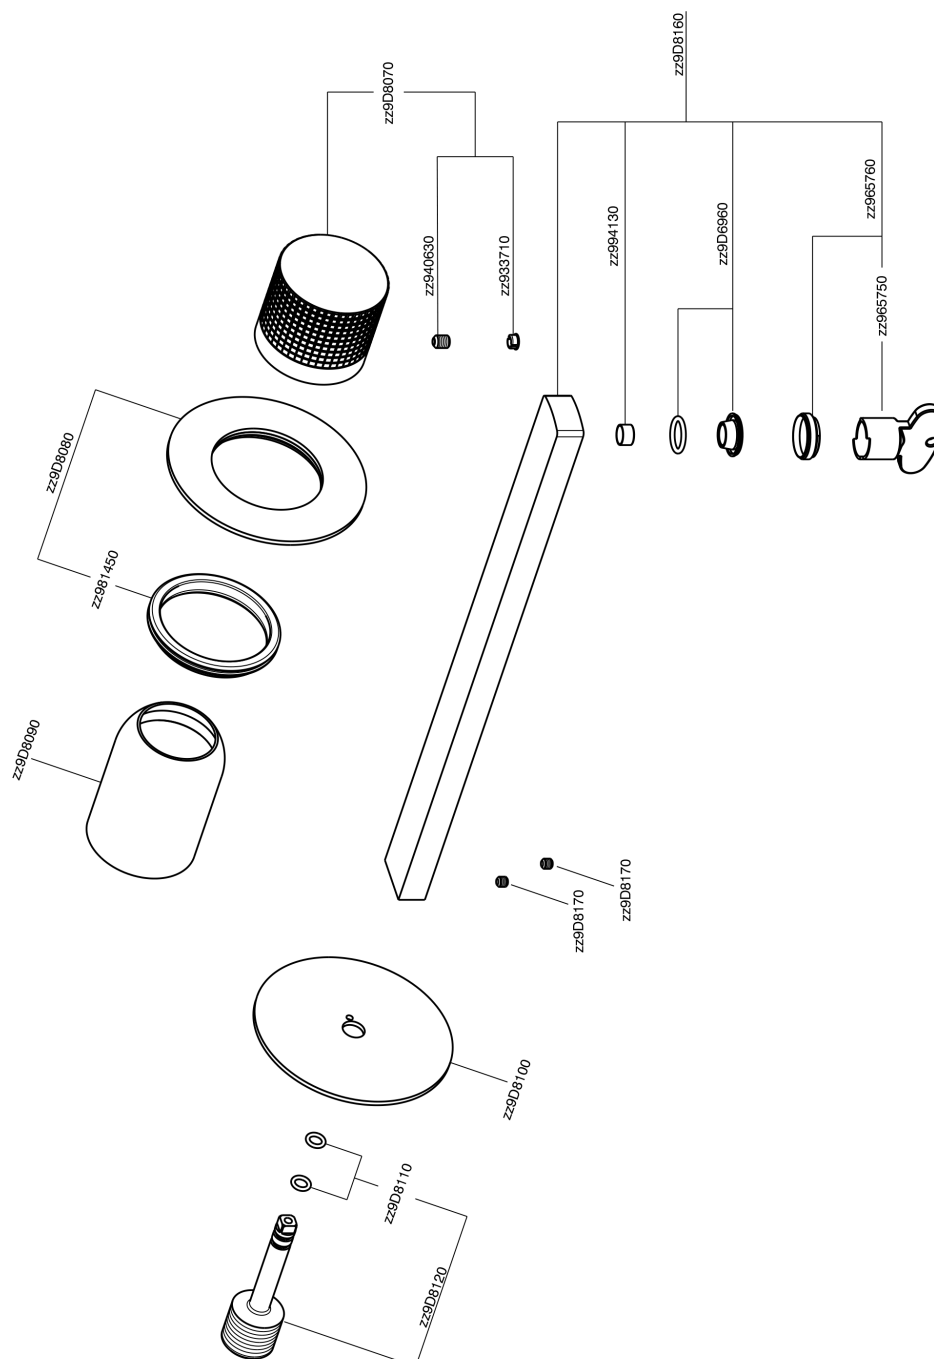

Exposed part for single lever washbasin valve NUANCE X32_X200511

X200511

<https://en.cisal.it/exposed-part-for-single-lever-washbasin-valve-nuance-x32-x200511>

2025-01-03