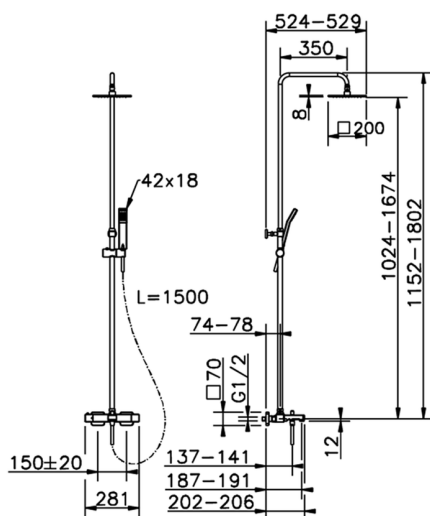

## 3-functions Thermostatic shower set ROADSTER ACCENT\_RAC83010

MODEL **RAC83010**

3-functions Thermostatic shower set, 2 outlet deviasop, adjustable riser column, sliding handshower holder, 42x18 mm ABS Quad one spray handshower, 200x200 BRASS Square headshower, 150 cm smooth SUPREME Flexible Hose

AVAILABLE FINISHINGS

CHARACTERISTICS

Cartridge Spare Parts **22.04A.AR - ZZ97279004**

**Argo 2 (long filter) Thermostatic Valve**