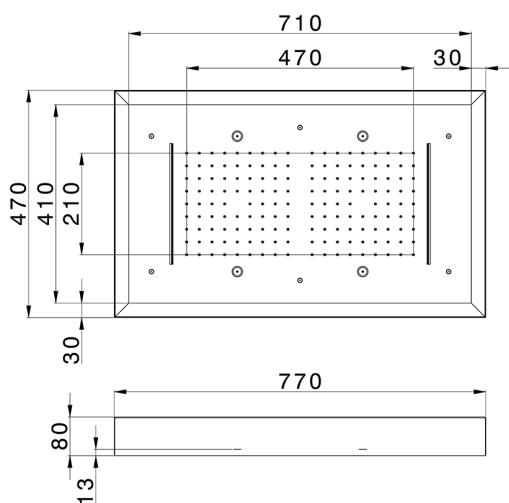

770x470 mm Chromotherapy Ceiling showerhead WELLNESS_ZS0C0185

MODEL **ZS0C0185**

770x470 mm Chromotherapy Ceiling showerhead, with white cover, rain, spraying functions, waterfall, chromotherapy functions, concealed push-button panel, Stainless Steel