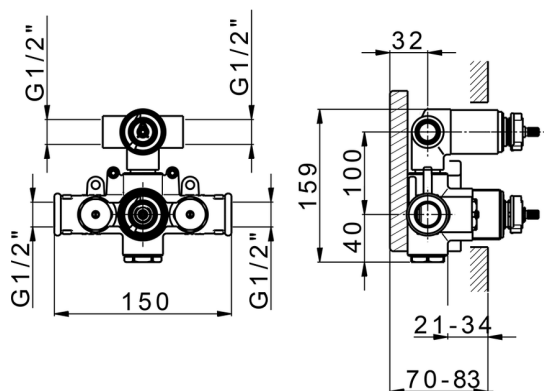

Concealed thermostatic shower mixer, 2-outlets, with 1/2" 2 outlet devia stop cartridge, without trim kit

AVAILABLE FINISHINGS

CHARACTERISTICS

Concealed **1**
 Cartridge Spare Parts **24.04A.PP**
8x20 Plus P Thermostatic Valve