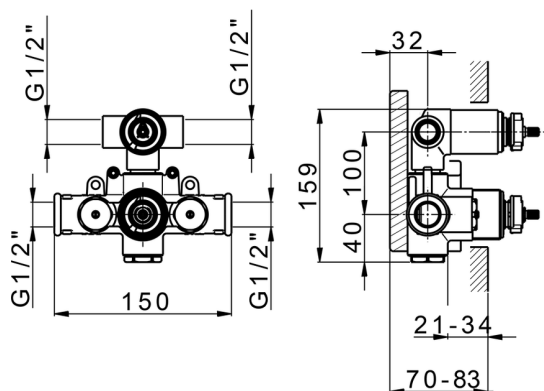

Concealed thermostatic shower mixer, 2-outlets, with 1/2" 2 outlet devia-stop cartridge, without trim kit

AVAILABLE FINISHINGS

CHARACTERISTICS

Concealed **1**
 Cartridge Spare Parts **24.04A.PP**
8x20 Plus P Thermostatic Valve