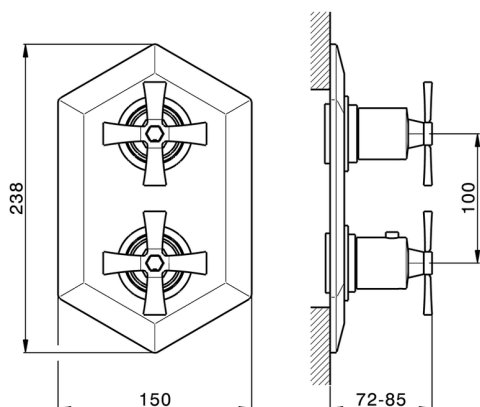

CHARACTERISTICS

Installation **Concealed**
Required concealed parts **ZA019100**

Thermostatic

The Cisal thermostatic is your personal water manager, helping you to handle, control and save water and energy.