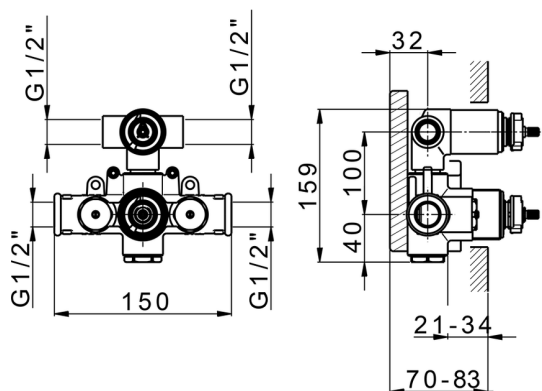

DeviaStop

The Cisal Devia Stop technology allows to adjust the water flow and to direct it to the selected output point (overhead soaker, hand shower, etc).

Thermostatic

The Cisal thermostatic is your personal water manager, helping you to handle, control and save water and energy.

2025-01-02