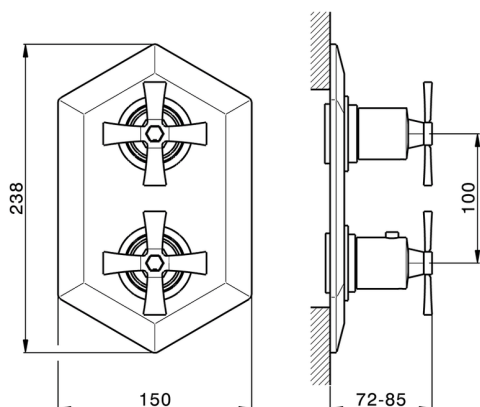

Exposed part for con.thermo.shower mixer, 2-outlet **CHERIE_CX019100**

MODEL **CX019100**

Exposed part for con.thermo.shower mixer, 2-outlet, with 2 outlet devistop, without concealed part, for item ZA019100

AVAILABLE FINISHINGS

- **6T** 6T Chrome/Matt Black
- **7C** 7C Gold/Matt Black
- **7D** 7D Polished Nickel/Matt Black
- **7E** 7E Rose Gold/Matt Black

CHARACTERISTICS

Installation **Concealed**
Required concealed parts **ZA019100**

Thermostatic

The Cisal thermostatic is your personal water manager, helping you to handle, control and save water and energy.