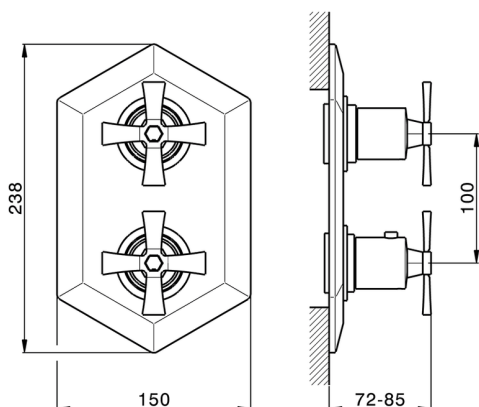

Exposed part for con.thermo.shower mixer, 2-outlet **CHERIE_CX019100**

MODEL **CX019100**

Exposed part for con.thermo.shower mixer, 2-outlet, with 2 outlet deviator, without concealed part, for item ZA019100

AVAILABLE FINISHINGS

- **6T** 6T Chrome/Matt Black
- **7C** 7C Gold/Matt Black
- **7D** 7D Polished Nickel/Matt Black
- **7E** 7E Rose Gold/Matt Black

CHARACTERISTICS

Installation **Concealed**
Required concealed parts **ZA019100**

Thermostatic

The Cisal thermostatic is your personal water manager, helping you to handle, control and save water and energy.