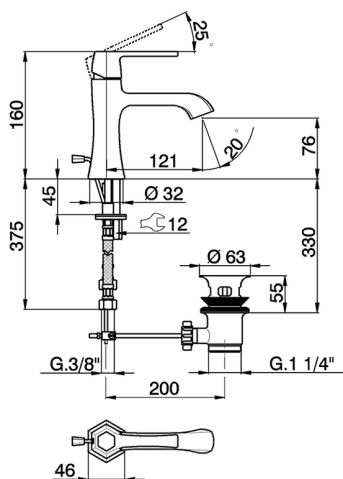

## Single lever washbasin mixer **CH000514**

MODEL **CH000514**

Single lever washbasin mixer, with automatic 1"1/4 pop-up waste, G.3/8" stainless steel flexible hoses

### CHARACTERISTICS

Cartridge Spare Parts **ZZ94240000**

**25 mm Cartridge**