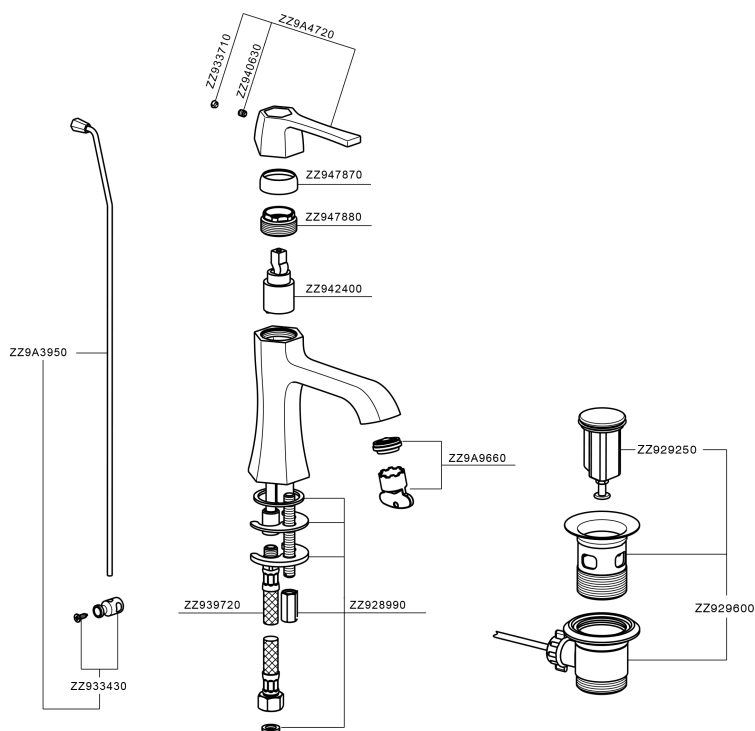

## Single lever washbasin mixer **CH000514**

MODEL **CH000514**

Single lever washbasin mixer, with automatic 1"1/4 pop-up waste, G.3/8" stainless steel flexible hoses

### CHARACTERISTICS

Cartridge Spare Parts **ZZ94240000**

**25 mm Cartridge**

## Single lever washbasin mixer CHERIE\_CH000514

CH000514

<https://en.cisal.it/single-lever-washbasin-mixer-cherie-ch000514>

2026-02-03