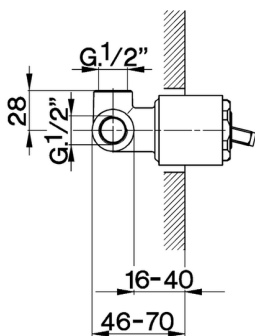

Concealed single lever shower mixer CONCEALED_ZA002300

MODEL **ZA002300**

Concealed single lever shower mixer, 1/2" concealed shower, without trim kit

AVAILABLE FINISHINGS

CHARACTERISTICS

Concealed **1**
 Cartridge Spare Parts **ZZ92909000**
43 mm Cartridge