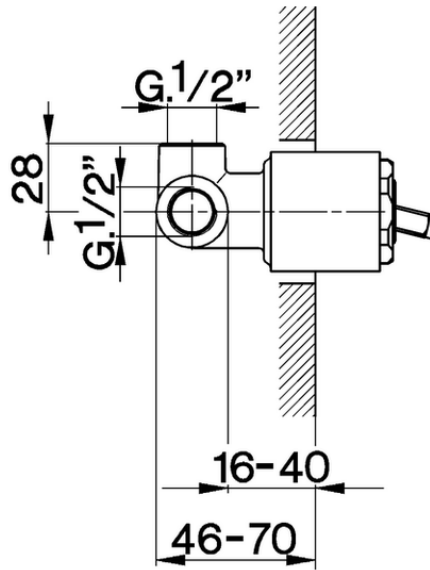

## Concealed single lever shower mixer CONCEALED\_ZA002300

ZA002300

<https://en.cisal.it/concealed-single-lever-shower-mixer-concealed-za002300>

2026-04-09