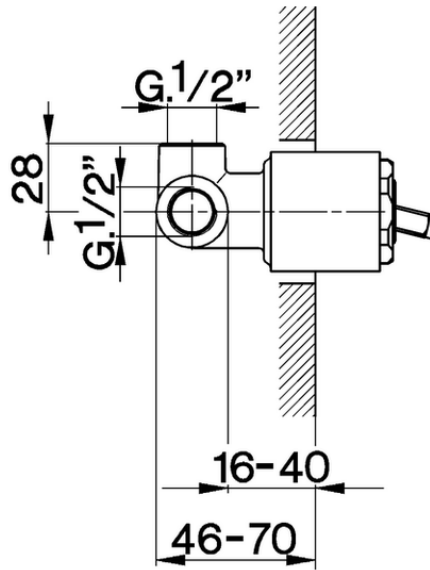

Concealed single lever shower mixer CONCEALED_ZA002300

ZA002300

<https://en.cisal.it/concealed-single-lever-shower-mixer-concealed-za002300>

2026-05-20