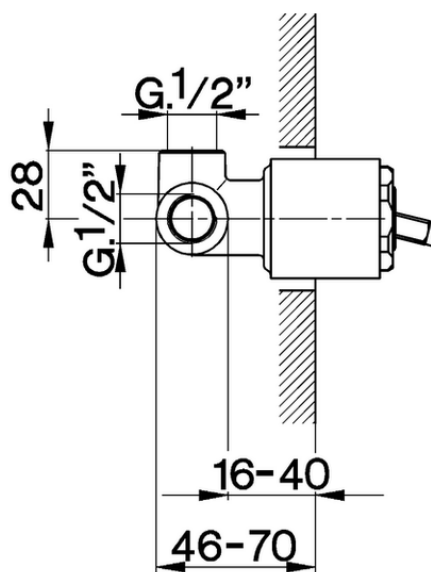

Concealed single lever shower mixer CONCEALED_ZA002300

ZA002300

<https://en.cisal.it/concealed-single-lever-shower-mixer-concealed-za002300>

2026-06-14