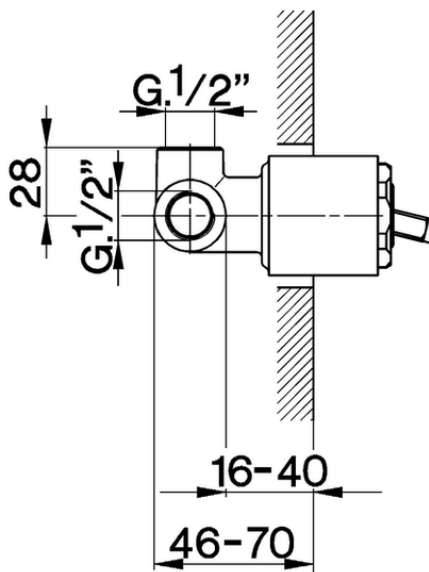

## Concealed single lever shower mixer CONCEALED\_ZA002300

ZA002300

<https://en.cisal.it/concealed-single-lever-shower-mixer-concealed-za002300>

2026-04-29