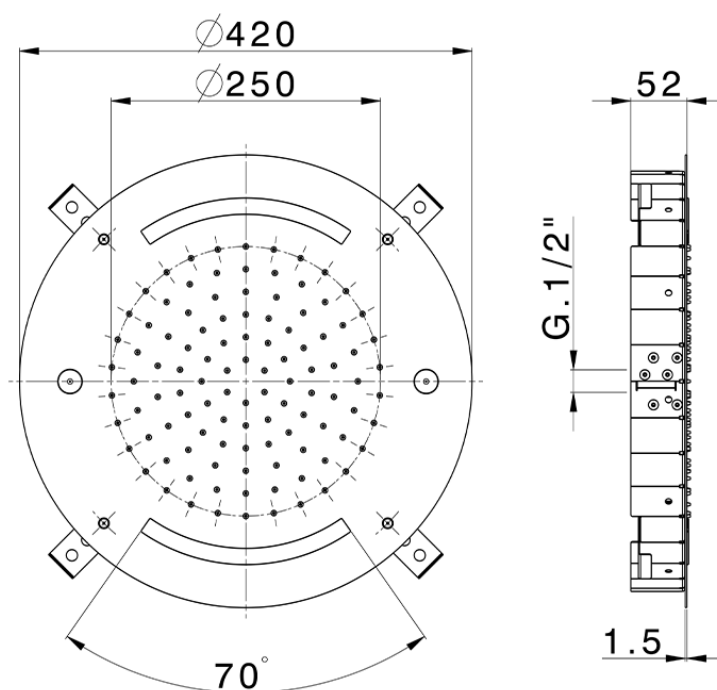

Ø 420 mm Chromotherapy Ceiling showerhead ZEN SHOWER_ZS0C0025

ZS0C0025

<https://en.cisal.it/o-420-mm-chromotherapy-ceiling-showerhead-zen-shower-zs0c0025>

2026-04-30