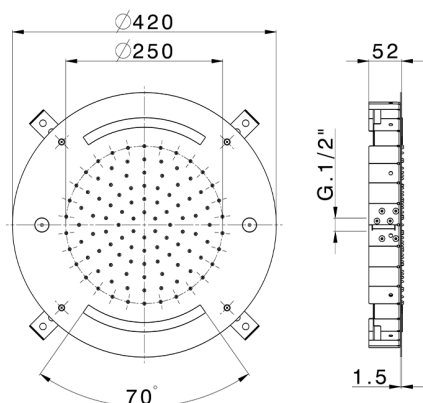

Ø 420 mm Chromotherapy Ceiling showerhead ZEN SHOWER_ZS0C0025

MODEL **ZS0C0025**

Ø 420 mm Chromotherapy Ceiling showerhead, rain, spraying and chromotherapy functions, built-in control included, Stainless Steel AISI 304

AVAILABLE FINISHINGS

- **D1** D1 Brushed Inox
- **40** 40 Matt Black
- **4Q** 4Q Matt White
- **5G** 5G Rose Gold
- **D2** D2 Polished Inox

CHARACTERISTICS

2026-05-19