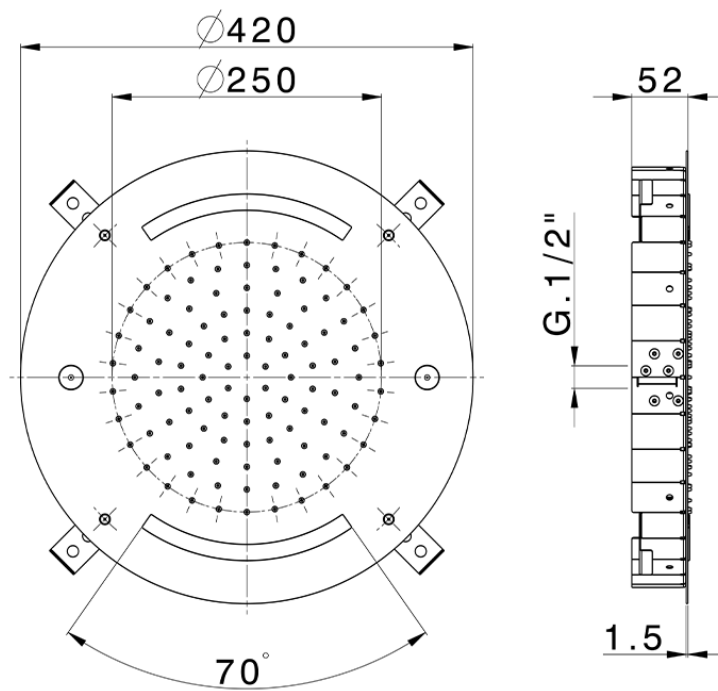

Ø 420 mm Chromotherapy Ceiling showerhead ZEN SHOWER_ZS0C0025

ZS0C0025

<https://en.cisal.it/o-420-mm-chromotherapy-ceiling-showerhead-zen-shower-zs0c0025>

2026-04-29