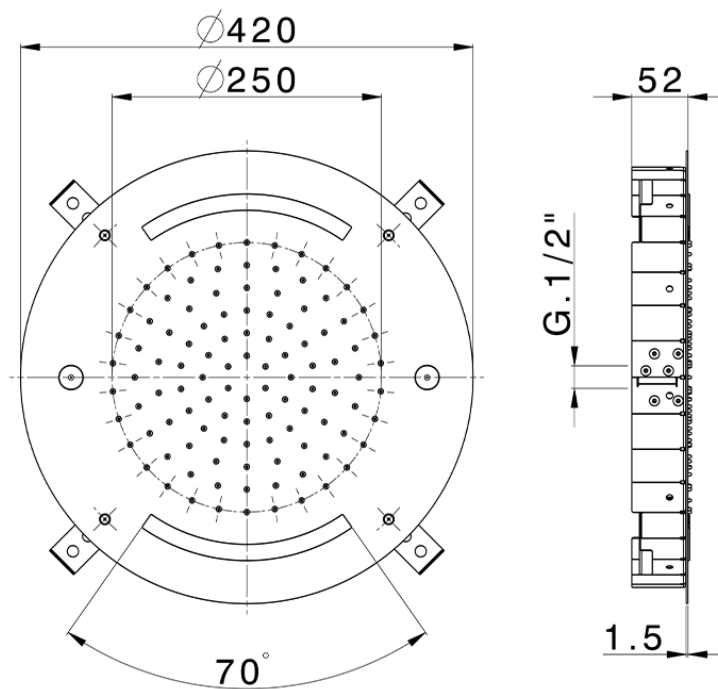

Ø 420 mm Chromotherapy Ceiling showerhead ZEN SHOWER_ZS0C0025

ZS0C0025

<https://en.cisal.it/o-420-mm-chromotherapy-ceiling-showerhead-zen-shower-zs0c0025>

2026-06-30