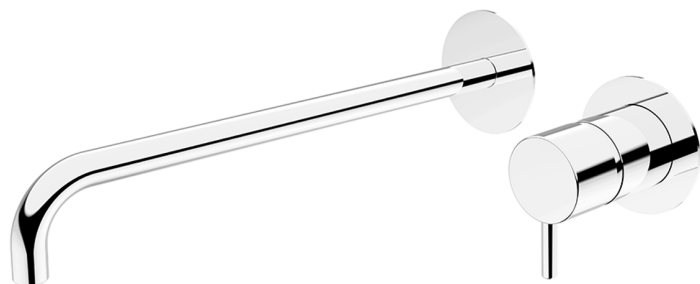

Exposed part for single lever washbasin valve LESS MINIMAL_LM005518

MODEL **LM005518**

Exposed part for single lever washbasin valve, without concealed part, for item Easy-Box ZA002450-ZA025510

AVAILABLE FINISHINGS

-  **21** 21 Chrome
-  **2F** 2F Brushed Nickel
-  **40** 40 Matt Black
-  **4Q** 4Q Matt White

CHARACTERISTICS

Installation **Concealed**
 Required concealed parts **ZA002450**

Exposed part for single lever washbasin valve LESS MINIMAL_LM005518

LM005518

<https://en.cisal.it/exposed-part-for-single-lever-washbasin-valve-less-minimal-lm005518>

2026-05-19