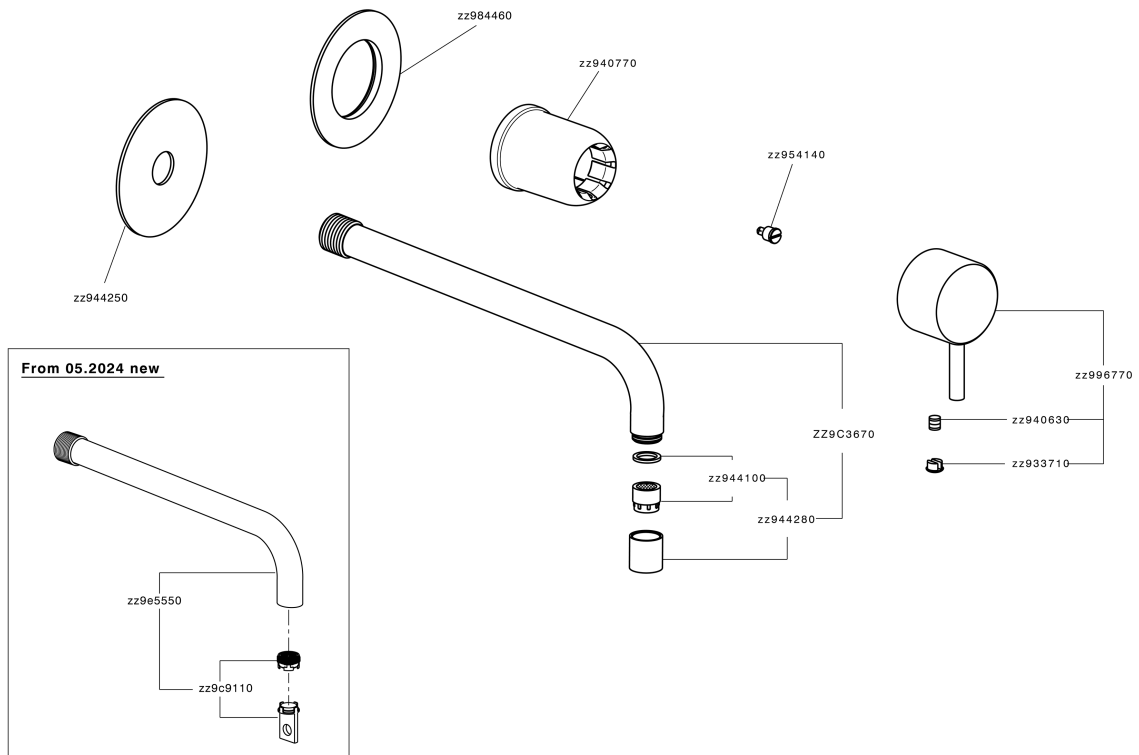

## Exposed part for single lever washbasin valve LESS MINIMAL\_LM005518

MODEL **LM005518**

Exposed part for single lever washbasin valve, without concealed part, for item Easy-Box ZA002450-ZA025510

### CHARACTERISTICS

Installation **Concealed**  
 Required concealed parts **ZA002450**

## Exposed part for single lever washbasin valve LESS MINIMAL\_LM005518

LM005518

<https://en.cisal.it/exposed-part-for-single-lever-washbasin-valve-less-minimal-lm005518>

2026-06-14