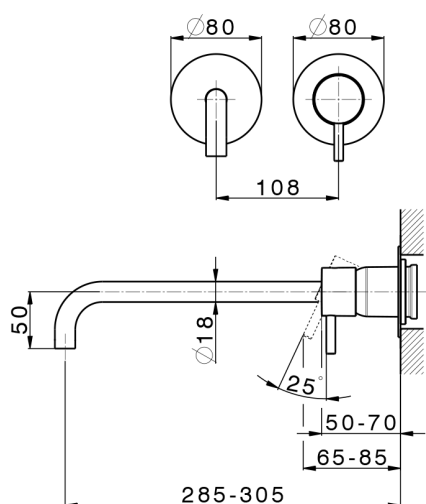

Exposed part for single lever washbasin valve LESS MINIMAL_LM005518

MODEL **LM005518**

Exposed part for single lever washbasin valve, without concealed part, for item Easy-Box ZA002450-ZA025510

AVAILABLE FINISHINGS

- **21** 21 Chrome
- **2F** 2F Brushed Nickel
- **40** 40 Matt Black
- **4Q** 4Q Matt White

CHARACTERISTICS

Installation **Concealed**
Required concealed parts **ZA002450**