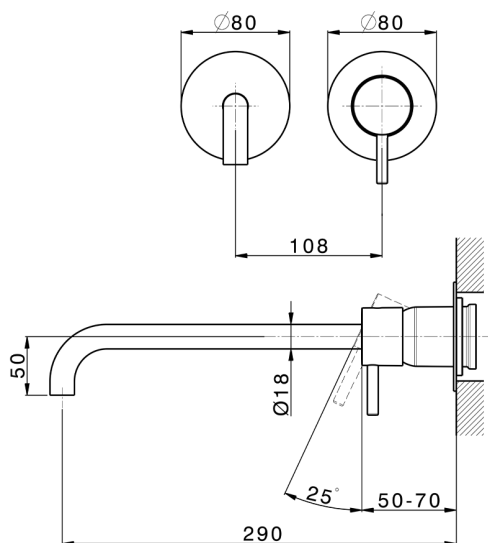

Exposed part for single lever washbasin valve LESS MINIMAL_LM005518

MODEL **LM005518**

Exposed part for single lever washbasin valve, without concealed part, for item Easy-Box ZA002450-ZA025510

AVAILABLE FINISHINGS

-  **21** 21 Chrome
-  **2F** 2F Brushed Nickel
-  **40** 40 Matt Black
-  **4Q** 4Q Matt White

CHARACTERISTICS

Installation **Concealed**
 Required concealed parts **ZA002450**

Exposed part for single lever washbasin valve LESS MINIMAL_LM005518

LM005518

<https://en.cisal.it/exposed-part-for-single-lever-washbasin-valve-less-minimal-lm005518>

2026-04-05