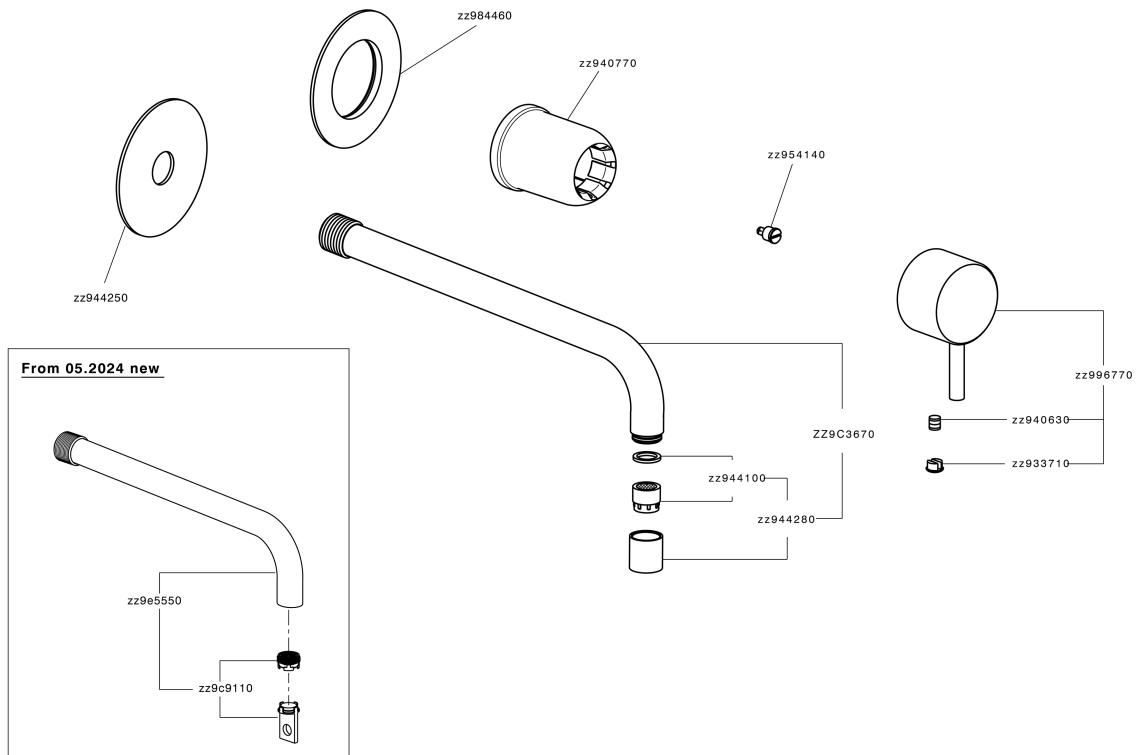

Exposed part for single lever washbasin valve LESS MINIMAL_LM005518

MODEL **LM005518**

Exposed part for single lever washbasin valve, without concealed part, for item Easy-Box ZA002450-ZA025510

AVAILABLE FINISHINGS

-  **21** 21 Chrome
-  **2F** 2F Brushed Nickel
-  **40** 40 Matt Black
-  **4Q** 4Q Matt White

CHARACTERISTICS

Installation **Concealed**
 Required concealed parts **ZA002450**

Exposed part for single lever washbasin valve LESS MINIMAL_LM005518

LM005518

<https://en.cisal.it/exposed-part-for-single-lever-washbasin-valve-less-minimal-lm005518>

2026-04-05