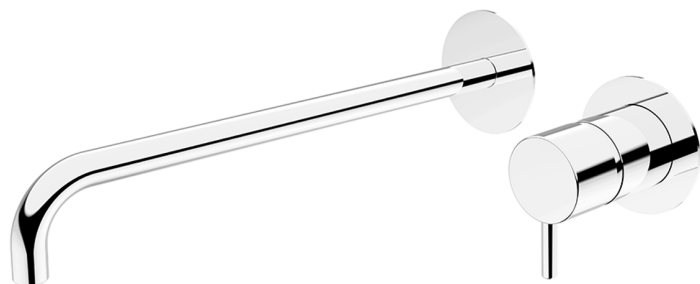

## Exposed part for single lever washbasin valve LESS MINIMAL\_LM005518

MODEL **LM005518**

Exposed part for single lever washbasin valve, without concealed part, for item Easy-Box ZA002450-ZA025510

### AVAILABLE FINISHINGS

-  **21** 21 Chrome
-  **2F** 2F Brushed Nickel
-  **40** 40 Matt Black
-  **4Q** 4Q Matt White

## Exposed part for single lever washbasin valve LESS MINIMAL\_LM005518

LM005518

<https://en.cisal.it/exposed-part-for-single-lever-washbasin-valve-less-minimal-lm005518>

2026-06-14