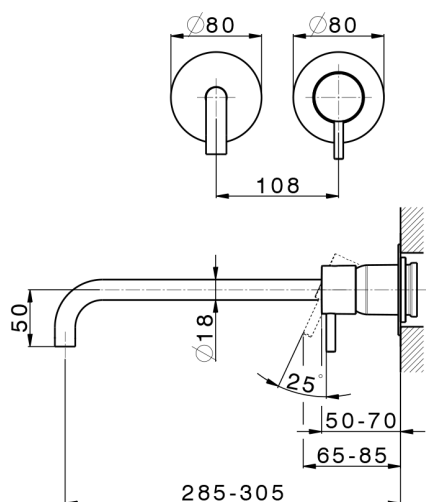

Exposed part for single lever washbasin valve LESS MINIMAL_LM005518

MODEL **LM005518**

Exposed part for single lever washbasin valve, without concealed part, for item Easy-Box ZA002450-ZA025510

AVAILABLE FINISHINGS

-  **21** 21 Chrome
-  **2F** 2F Brushed Nickel
-  **40** 40 Matt Black
-  **4Q** 4Q Matt White

CHARACTERISTICS

Installation **Concealed**
 Required concealed parts **ZA002450**

Exposed part for single lever washbasin valve LESS MINIMAL_LM005518

LM005518

<https://en.cisal.it/exposed-part-for-single-lever-washbasin-valve-less-minimal-lm005518>

2026-05-19