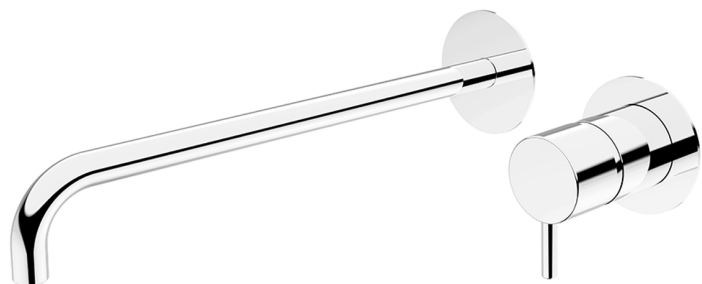

Exposed part for single lever washbasin valve LESS MINIMAL_LM005518

MODEL **LM005518**

Exposed part for single lever washbasin valve, without concealed part, for item Easy-Box ZA002450-ZA025510

AVAILABLE FINISHINGS

-  **21** 21 Chrome
-  **2F** 2F Brushed Nickel
-  **40** 40 Matt Black
-  **4Q** 4Q Matt White

CHARACTERISTICS

Installation **Concealed**
 Required concealed parts **ZA002450**

Exposed part for single lever washbasin valve LESS MINIMAL_LM005518

LM005518

<https://en.cisal.it/exposed-part-for-single-lever-washbasin-valve-less-minimal-lm005518>

2026-04-05