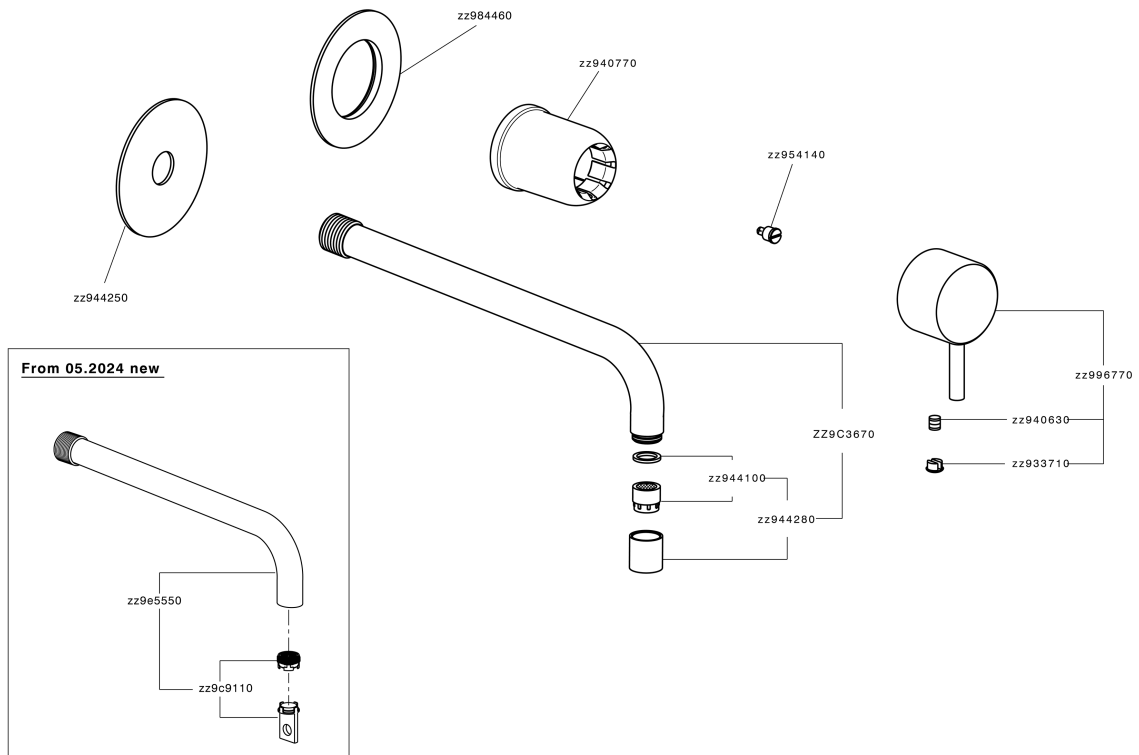

Exposed part for single lever washbasin valve LESS MINIMAL_LM005518

MODEL **LM005518**

Exposed part for single lever washbasin valve, without concealed part, for item Easy-Box ZA002450-ZA025510

AVAILABLE FINISHINGS

-  **21** 21 Chrome
-  **2F** 2F Brushed Nickel
-  **40** 40 Matt Black
-  **4Q** 4Q Matt White

CHARACTERISTICS

Installation **Concealed**
 Required concealed parts **ZA002450**

Exposed part for single lever washbasin valve LESS MINIMAL_LM005518

LM005518

<https://en.cisal.it/exposed-part-for-single-lever-washbasin-valve-less-minimal-lm005518>

2026-05-19