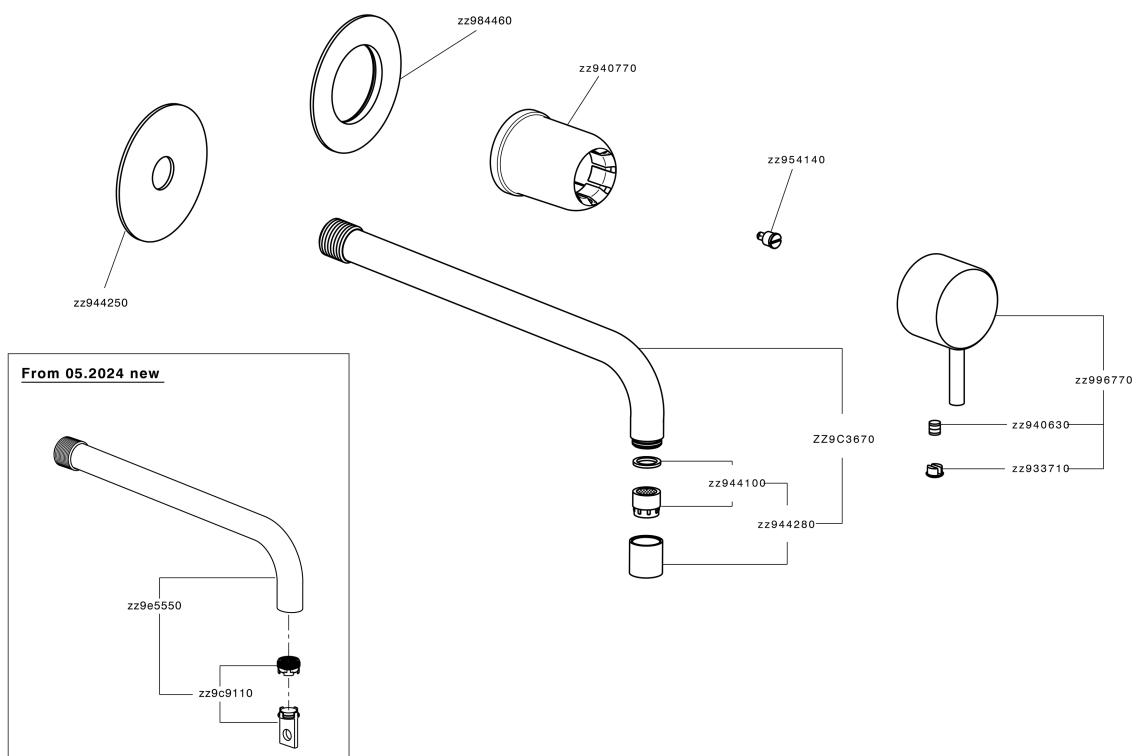

Exposed part for single lever washbasin valve LESS MINIMAL_LM005518

LM005518

<https://en.cisal.it/exposed-part-for-single-lever-washbasin-valve-less-minimal-lm005518>

2026-06-14