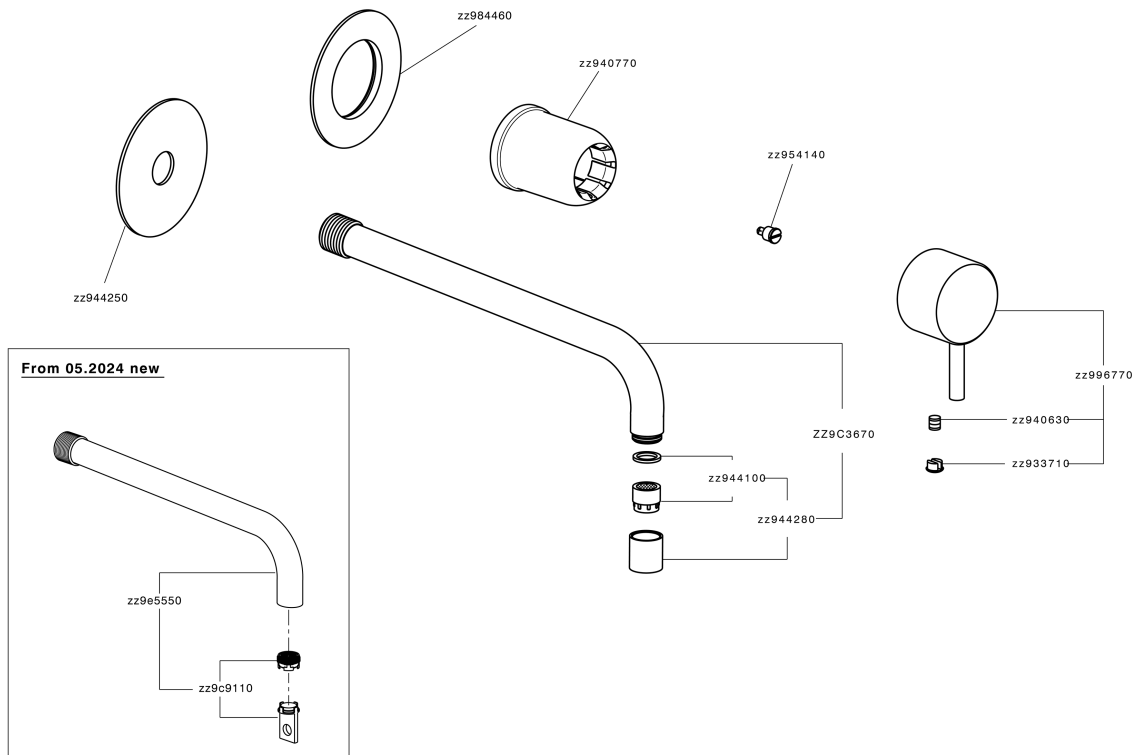

Exposed part for single lever washbasin valve LESS MINIMAL_LM005518

LM005518

<https://en.cisal.it/exposed-part-for-single-lever-washbasin-valve-less-minimal-lm005518>

2026-04-05