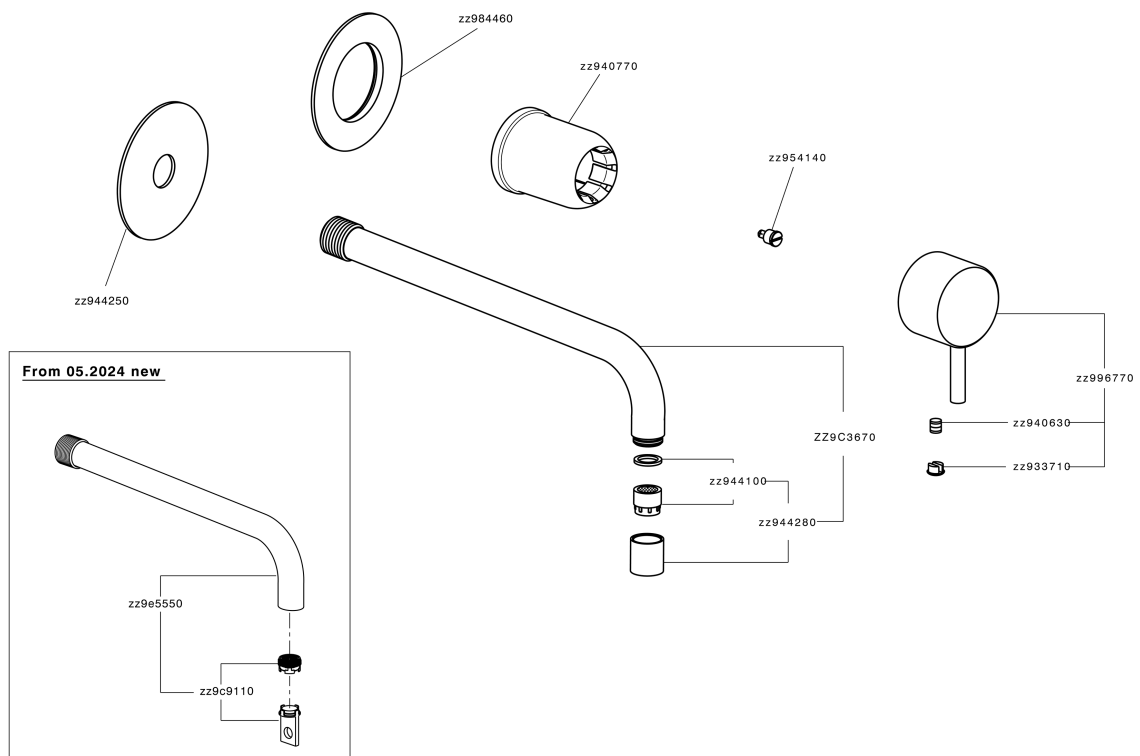

Exposed part for single lever washbasin valve LESS MINIMAL_LM005518

LM005518

<https://en.cisal.it/exposed-part-for-single-lever-washbasin-valve-less-minimal-lm005518>

2026-05-19