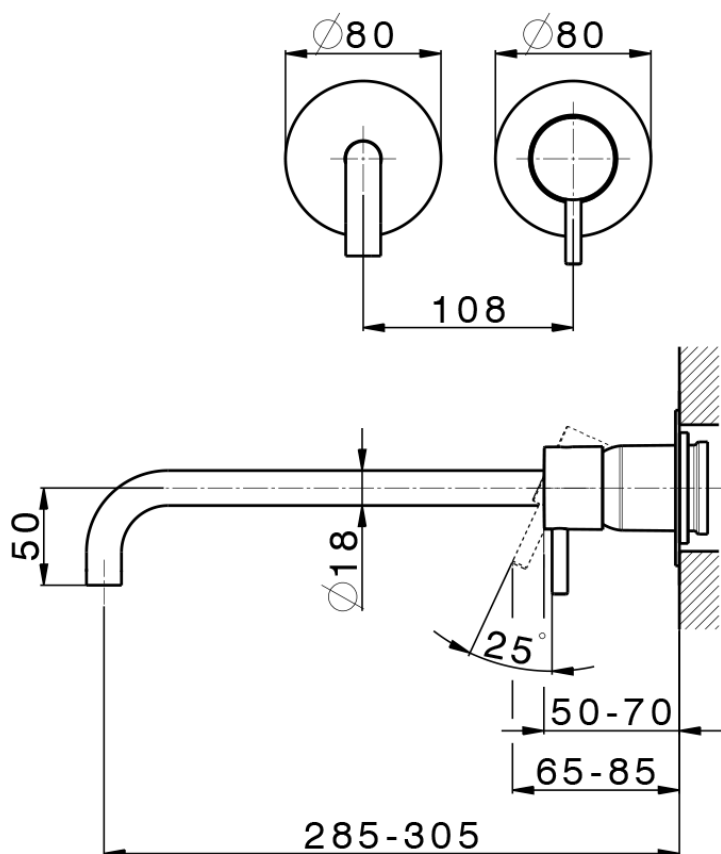

## Exposed part for single lever washbasin valve LESS MINIMAL\_LM005518

LM005518

<https://en.cisal.it/exposed-part-for-single-lever-washbasin-valve-less-minimal-lm005518>

2026-04-28