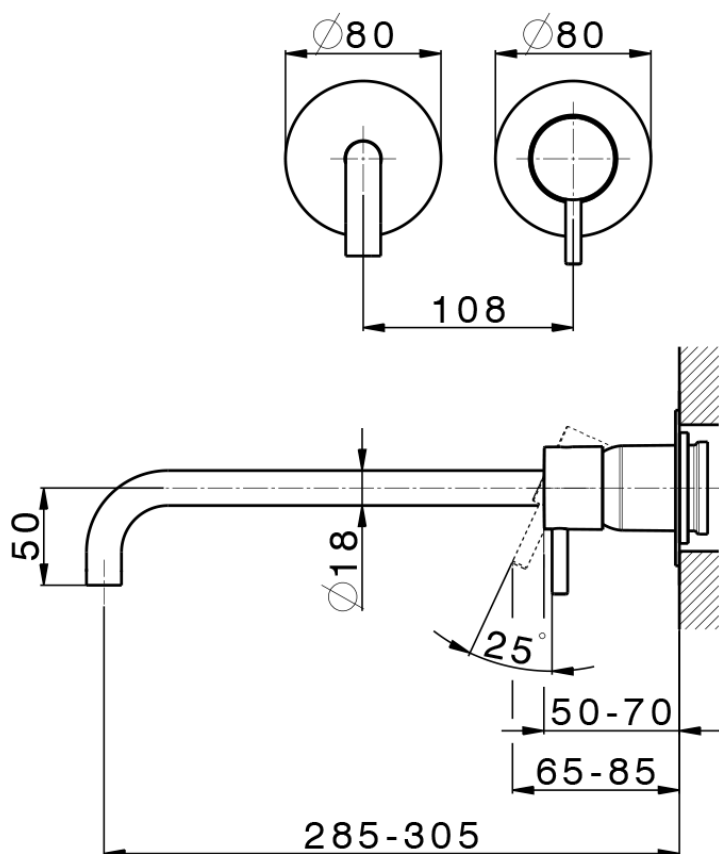

Exposed part for single lever washbasin valve LESS MINIMAL_LM005518

LM005518

<https://en.cisal.it/exposed-part-for-single-lever-washbasin-valve-less-minimal-lm005518>

2026-06-13