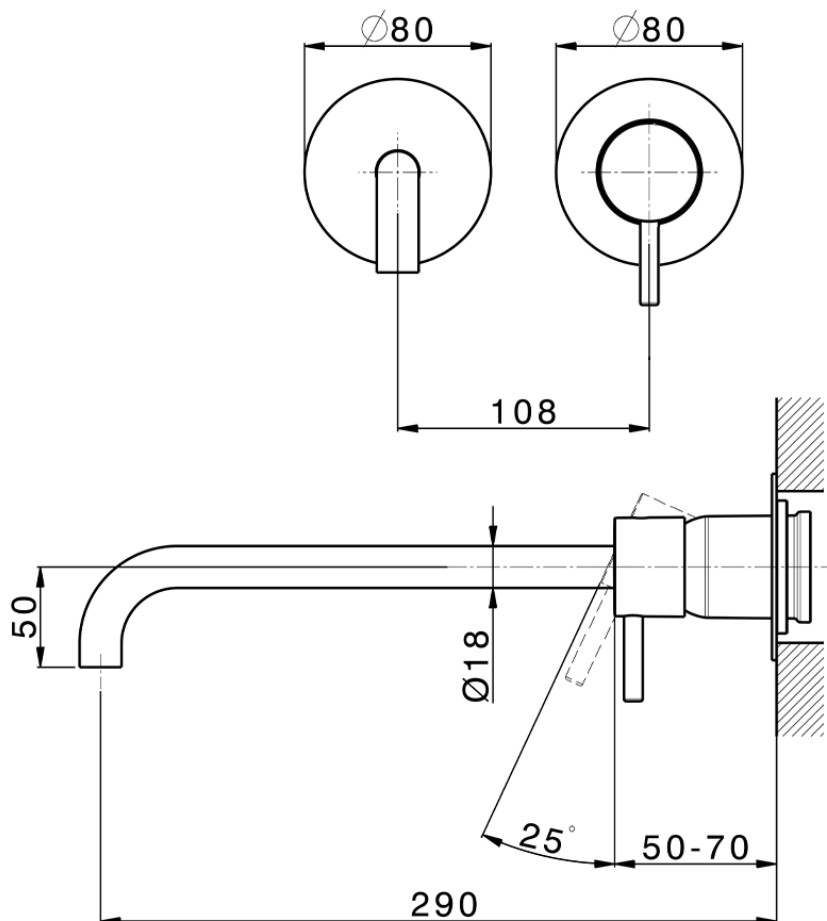

Exposed part for single lever washbasin valve LESS MINIMAL_LM005518

LM005518

<https://en.cisal.it/exposed-part-for-single-lever-washbasin-valve-less-minimal-lm005518>

2026-04-05