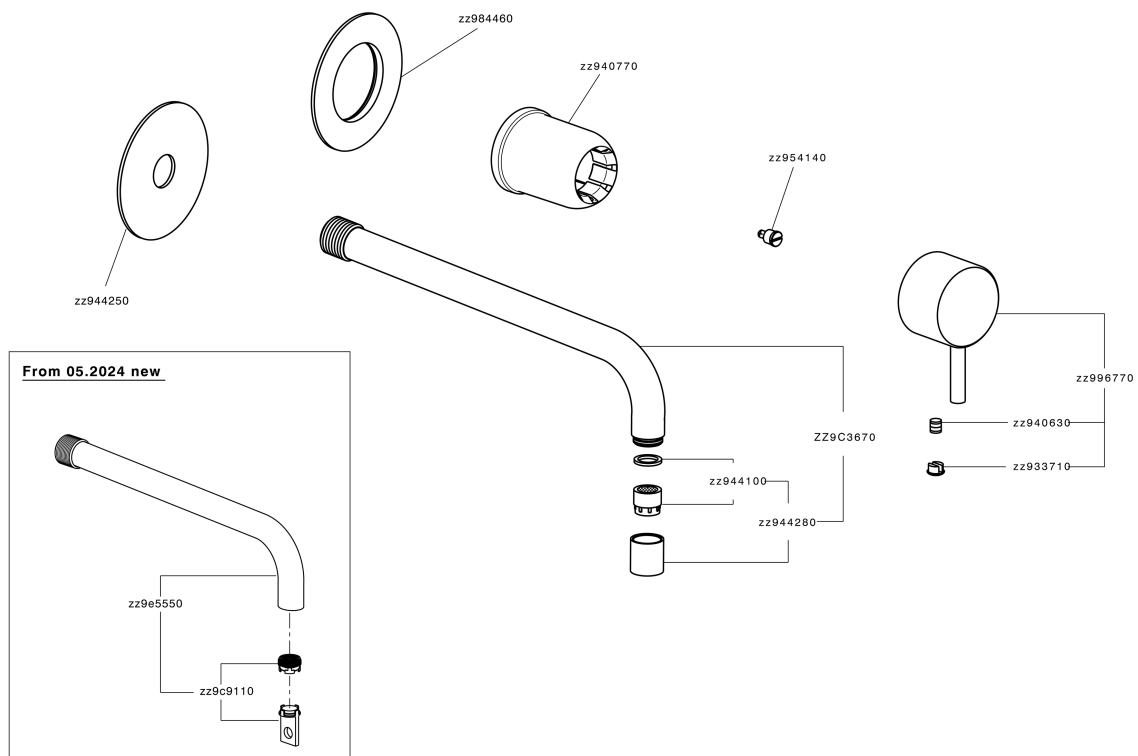

Exposed part for single lever washbasin valve LESS MINIMAL_LM005518

MODEL **LM005518**

Exposed part for single lever washbasin valve, without concealed part, for item Easy-Box ZA002450-ZA025510

AVAILABLE FINISHINGS

-  **21** 21 Chrome
-  **2F** 2F Brushed Nickel
-  **40** 40 Matt Black
-  **4Q** 4Q Matt White

CHARACTERISTICS

Installation **Concealed**
 Required concealed parts **ZA002450**

Exposed part for single lever washbasin valve LESS MINIMAL_LM005518

LM005518

<https://en.cisal.it/exposed-part-for-single-lever-washbasin-valve-less-minimal-lm005518>

2026-04-29