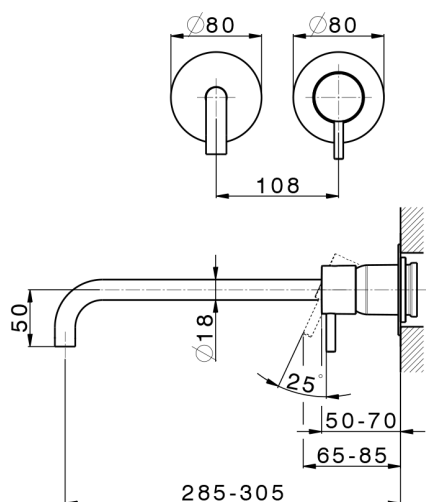

Exposed part for single lever washbasin valve LESS MINIMAL_LM005518

MODEL **LM005518**

Exposed part for single lever washbasin valve, without concealed part, for item Easy-Box ZA002450-ZA025510

AVAILABLE FINISHINGS

-  **21** 21 Chrome
-  **2F** 2F Brushed Nickel
-  **40** 40 Matt Black
-  **4Q** 4Q Matt White

CHARACTERISTICS

Installation **Concealed**
 Required concealed parts **ZA002450**

Exposed part for single lever washbasin valve LESS MINIMAL_LM005518

LM005518

<https://en.cisal.it/exposed-part-for-single-lever-washbasin-valve-less-minimal-lm005518>

2026-04-29