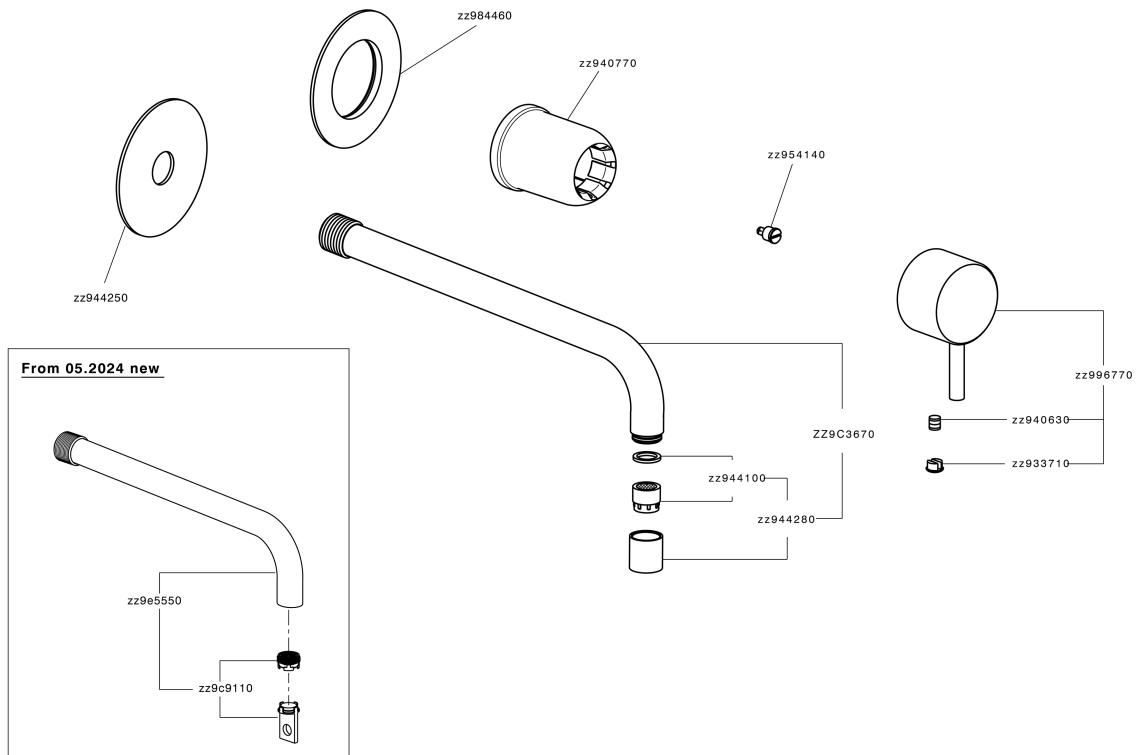

Exposed part for single lever washbasin valve LESS MINIMAL_LM005518

MODEL **LM005518**

Exposed part for single lever washbasin valve, without concealed part, for item Easy-Box ZA002450-ZA025510

AVAILABLE FINISHINGS

-  **21** 21 Chrome
-  **2F** 2F Brushed Nickel
-  **40** 40 Matt Black
-  **4Q** 4Q Matt White

CHARACTERISTICS

Installation **Concealed**
 Required concealed parts **ZA002450**

Exposed part for single lever washbasin valve LESS MINIMAL_LM005518

LM005518

<https://en.cisal.it/exposed-part-for-single-lever-washbasin-valve-less-minimal-lm005518>

2026-06-13