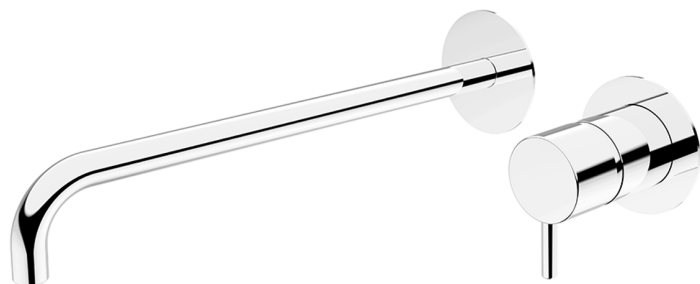

## Exposed part for single lever washbasin valve LESS MINIMAL\_LM005518

MODEL **LM005518**

Exposed part for single lever washbasin valve, without concealed part, for item Easy-Box ZA002450-ZA025510

### AVAILABLE FINISHINGS

-  **21** 21 Chrome
-  **2F** 2F Brushed Nickel
-  **40** 40 Matt Black
-  **4Q** 4Q Matt White

## Exposed part for single lever washbasin valve LESS MINIMAL\_LM005518

LM005518

<https://en.cisal.it/exposed-part-for-single-lever-washbasin-valve-less-minimal-lm005518>

2026-05-19