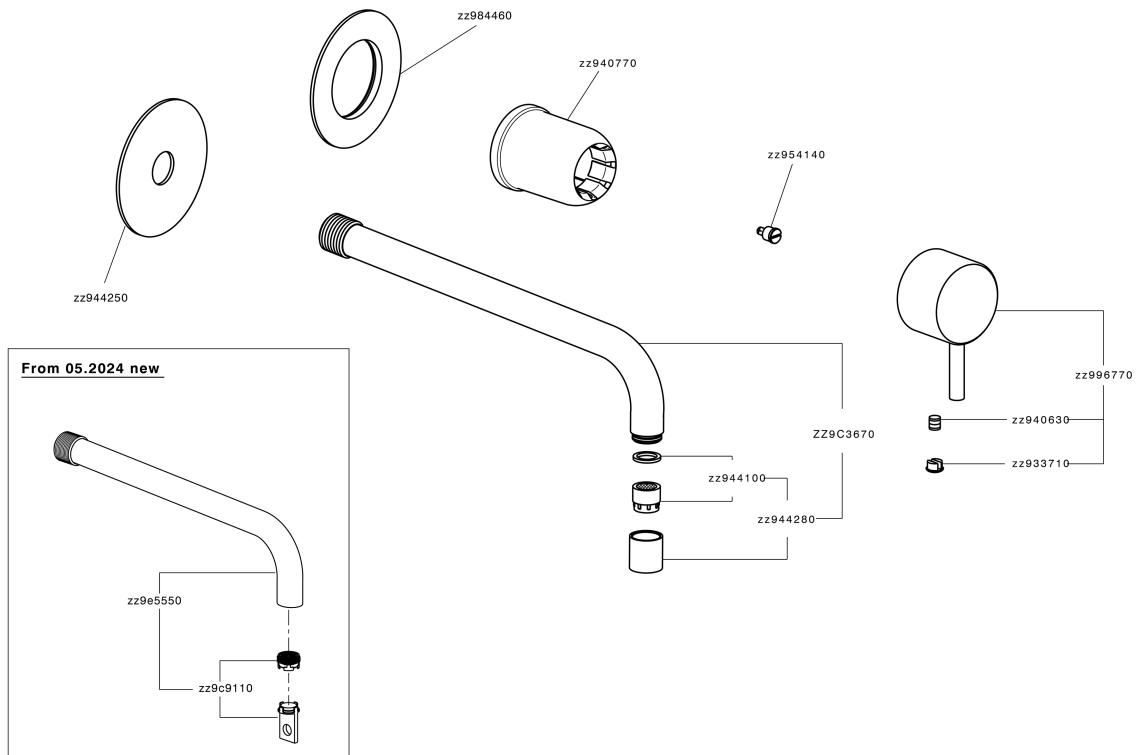

## Exposed part for single lever washbasin valve LESS MINIMAL\_LM005518

MODEL **LM005518**

Exposed part for single lever washbasin valve, without concealed part, for item Easy-Box ZA002450-ZA025510

### CHARACTERISTICS

Installation **Concealed**  
 Required concealed parts **ZA002450**

## Exposed part for single lever washbasin valve LESS MINIMAL\_LM005518

LM005518

<https://en.cisal.it/exposed-part-for-single-lever-washbasin-valve-less-minimal-lm005518>

2026-05-19