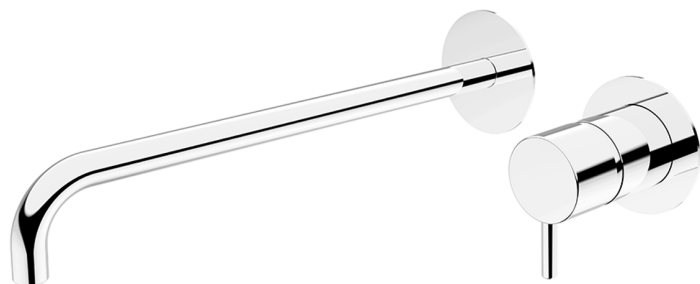

Exposed part for single lever washbasin valve LESS MINIMAL_LM005518

MODEL **LM005518**

Exposed part for single lever washbasin valve, without concealed part, for item Easy-Box ZA002450-ZA025510

AVAILABLE FINISHINGS

-  **21** 21 Chrome
-  **2F** 2F Brushed Nickel
-  **40** 40 Matt Black
-  **4Q** 4Q Matt White

CHARACTERISTICS

Installation **Concealed**
 Required concealed parts **ZA002450**

Exposed part for single lever washbasin valve LESS MINIMAL_LM005518

LM005518

<https://en.cisal.it/exposed-part-for-single-lever-washbasin-valve-less-minimal-lm005518>

2026-06-13