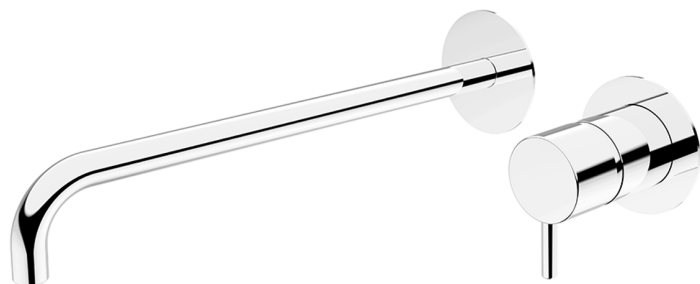

Exposed part for single lever washbasin valve LESS MINIMAL_LM005518

MODEL **LM005518**

Exposed part for single lever washbasin valve, without concealed part, for item Easy-Box ZA002450-ZA025510

AVAILABLE FINISHINGS

-  **21** 21 Chrome
-  **2F** 2F Brushed Nickel
-  **40** 40 Matt Black
-  **4Q** 4Q Matt White

CHARACTERISTICS

Installation **Concealed**
 Required concealed parts **ZA002450**

Exposed part for single lever washbasin valve LESS MINIMAL_LM005518

LM005518

<https://en.cisal.it/exposed-part-for-single-lever-washbasin-valve-less-minimal-lm005518>

2026-04-29