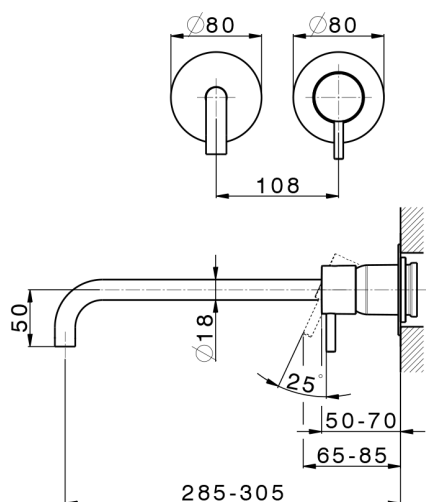

Exposed part for single lever washbasin valve LESS MINIMAL_LM005518

MODEL **LM005518**

Exposed part for single lever washbasin valve, without concealed part, for item Easy-Box ZA002450-ZA025510

AVAILABLE FINISHINGS

- **21** 21 Chrome
- **2F** 2F Brushed Nickel
- **40** 40 Matt Black
- **4Q** 4Q Matt White

CHARACTERISTICS

Installation **Concealed**
Required concealed parts **ZA002450**