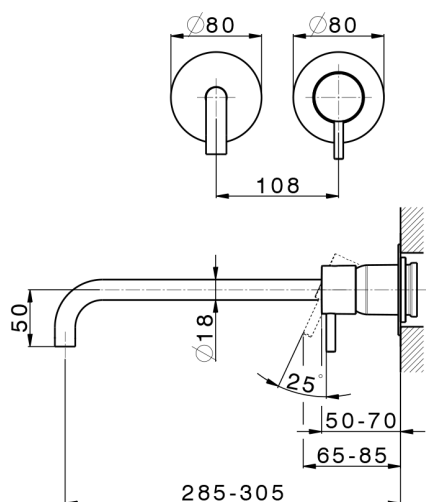

Exposed part for single lever washbasin valve LESS MINIMAL_LM005518

MODEL **LM005518**

Exposed part for single lever washbasin valve, without concealed part, for item Easy-Box ZA002450-ZA025510

AVAILABLE FINISHINGS

-  **21** 21 Chrome
-  **2F** 2F Brushed Nickel
-  **40** 40 Matt Black
-  **4Q** 4Q Matt White

CHARACTERISTICS

Installation **Concealed**
 Required concealed parts **ZA002450**

Exposed part for single lever washbasin valve LESS MINIMAL_LM005518

LM005518

<https://en.cisal.it/exposed-part-for-single-lever-washbasin-valve-less-minimal-lm005518>

2026-06-13