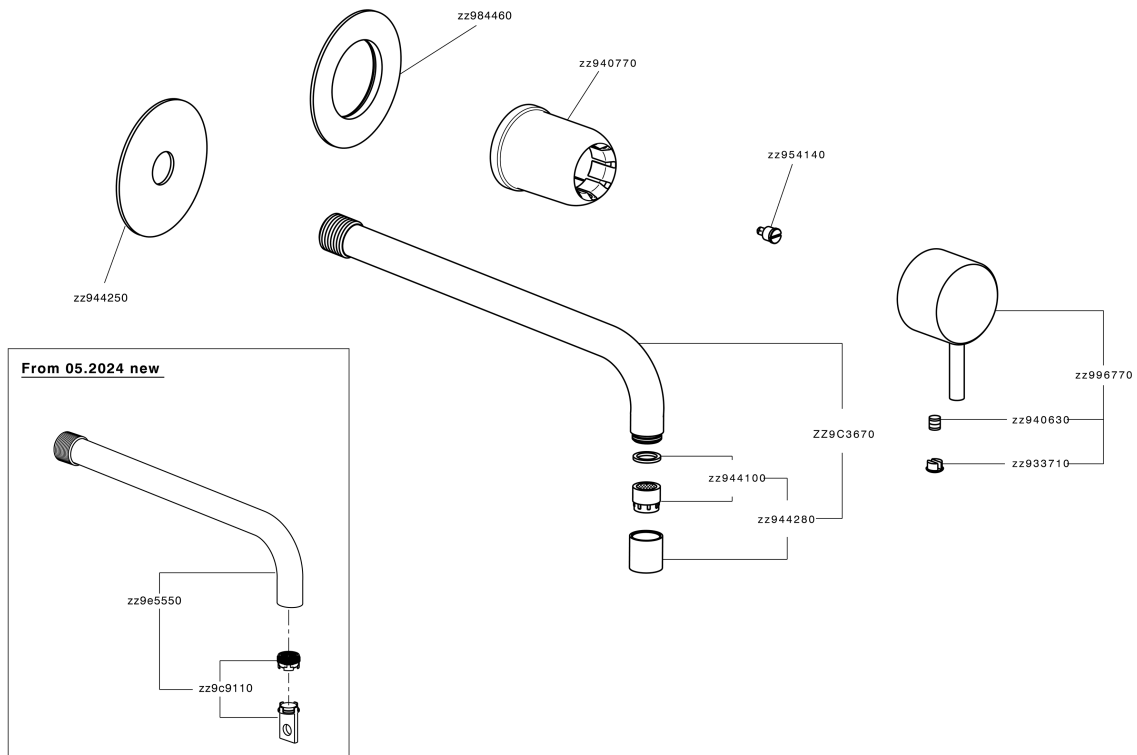

Exposed part for single lever washbasin valve LESS MINIMAL_LM005518

LM005518

<https://en.cisal.it/exposed-part-for-single-lever-washbasin-valve-less-minimal-lm005518>

2026-04-29