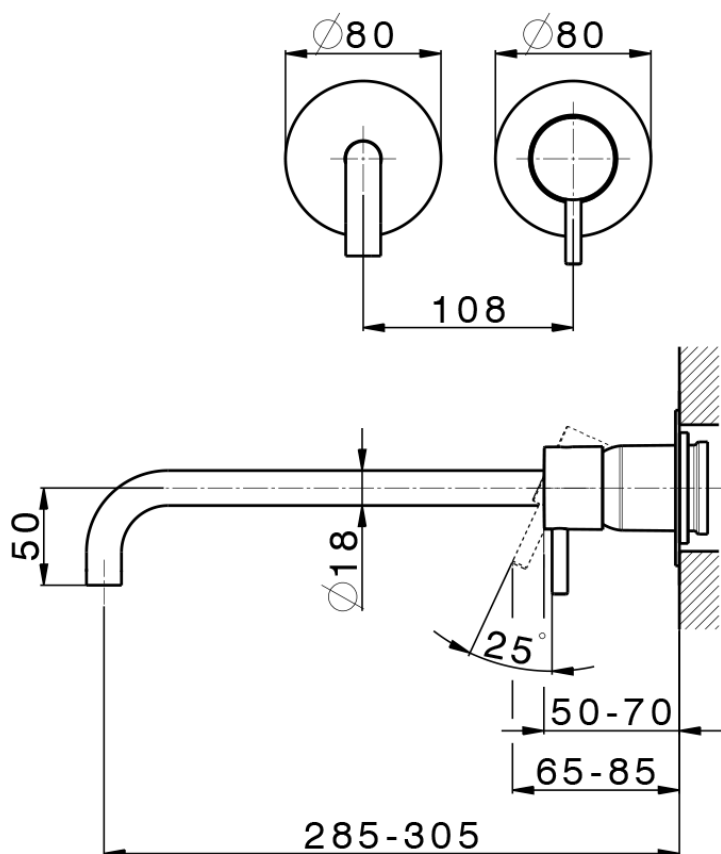

## Exposed part for single lever washbasin valve LESS MINIMAL\_LM005518

LM005518

<https://en.cisal.it/exposed-part-for-single-lever-washbasin-valve-less-minimal-lm005518>

2026-06-13