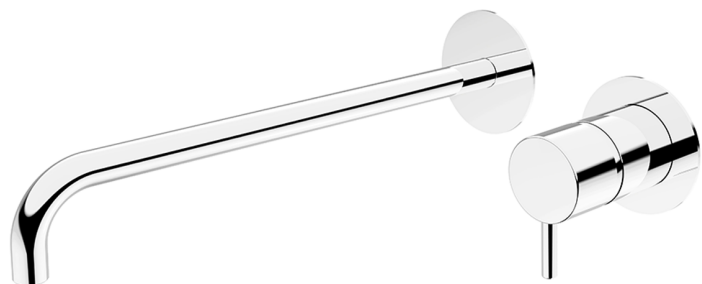

Exposed part for single lever washbasin valve LESS MINIMAL_LM005518

MODEL **LM005518**

Exposed part for single lever washbasin valve, without concealed part, for item Easy-Box ZA002450-ZA025510

AVAILABLE FINISHINGS

-  **21** 21 Chrome
-  **2F** 2F Brushed Nickel
-  **40** 40 Matt Black
-  **4Q** 4Q Matt White

CHARACTERISTICS

Installation **Concealed**
 Required concealed parts **ZA002450**

Exposed part for single lever washbasin valve LESS MINIMAL_LM005518

LM005518

<https://en.cisal.it/exposed-part-for-single-lever-washbasin-valve-less-minimal-lm005518>

2026-04-28