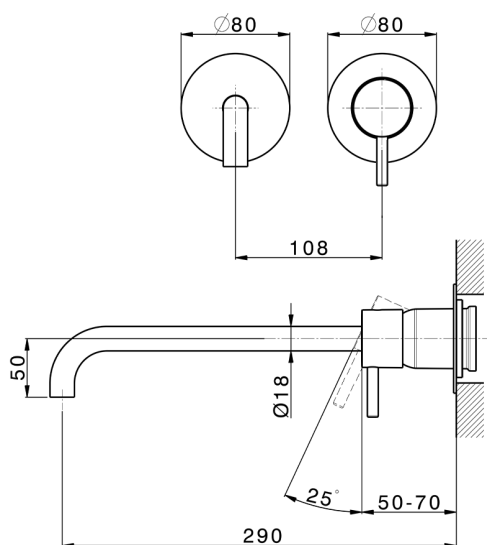

Exposed part for single lever washbasin valve LESS MINIMAL_LM005518

MODEL **LM005518**

Exposed part for single lever washbasin valve, without concealed part, for item Easy-Box ZA002450-ZA025510

AVAILABLE FINISHINGS

-  **21** 21 Chrome
-  **2F** 2F Brushed Nickel
-  **40** 40 Matt Black
-  **4Q** 4Q Matt White

CHARACTERISTICS

Installation **Concealed**
 Required concealed parts **ZA002450**

Exposed part for single lever washbasin valve LESS MINIMAL_LM005518

LM005518

<https://en.cisal.it/exposed-part-for-single-lever-washbasin-valve-less-minimal-lm005518>

2026-04-06