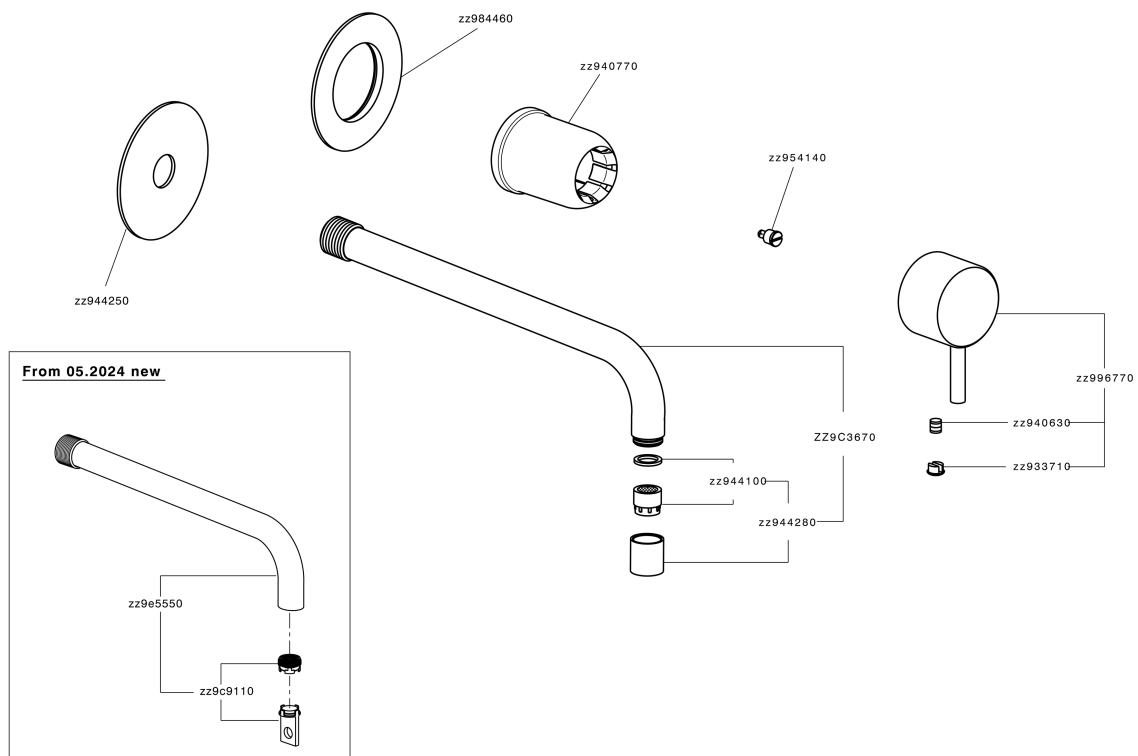

Exposed part for single lever washbasin valve LESS MINIMAL_LM005518

MODEL **LM005518**

Exposed part for single lever washbasin valve, without concealed part, for item Easy-Box ZA002450-ZA025510

AVAILABLE FINISHINGS

-  **21** 21 Chrome
-  **2F** 2F Brushed Nickel
-  **40** 40 Matt Black
-  **4Q** 4Q Matt White

CHARACTERISTICS

Installation **Concealed**
 Required concealed parts **ZA002450**

Exposed part for single lever washbasin valve LESS MINIMAL_LM005518

LM005518

<https://en.cisal.it/exposed-part-for-single-lever-washbasin-valve-less-minimal-lm005518>

2026-04-28