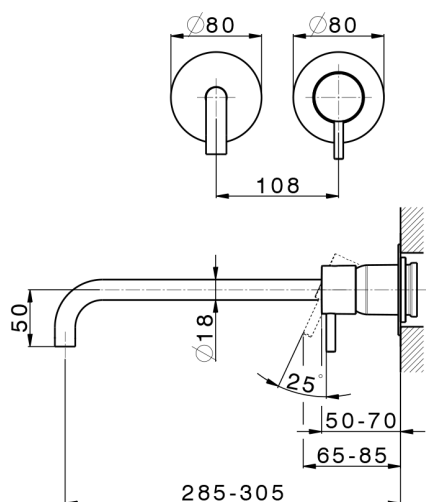

Exposed part for single lever washbasin valve LESS MINIMAL_LM005518

MODEL **LM005518**

Exposed part for single lever washbasin valve, without concealed part, for item Easy-Box ZA002450-ZA025510

AVAILABLE FINISHINGS

-  **21** 21 Chrome
-  **2F** 2F Brushed Nickel
-  **40** 40 Matt Black
-  **4Q** 4Q Matt White

CHARACTERISTICS

Installation **Concealed**
 Required concealed parts **ZA002450**

Exposed part for single lever washbasin valve LESS MINIMAL_LM005518

LM005518

<https://en.cisal.it/exposed-part-for-single-lever-washbasin-valve-less-minimal-lm005518>

2026-04-28