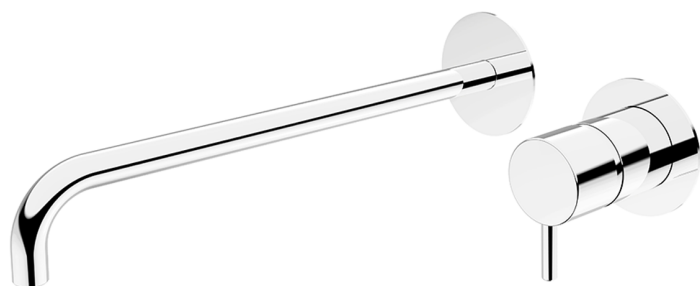

Exposed part for single lever washbasin valve LESS MINIMAL_LM005518

MODEL **LM005518**

Exposed part for single lever washbasin valve, without concealed part, for item Easy-Box ZA002450-ZA025510

AVAILABLE FINISHINGS

-  **21** 21 Chrome
-  **2F** 2F Brushed Nickel
-  **40** 40 Matt Black
-  **4Q** 4Q Matt White

CHARACTERISTICS

Installation **Concealed**
 Required concealed parts **ZA002450**

Exposed part for single lever washbasin valve LESS MINIMAL_LM005518

LM005518

<https://en.cisal.it/exposed-part-for-single-lever-washbasin-valve-less-minimal-lm005518>

2026-04-06