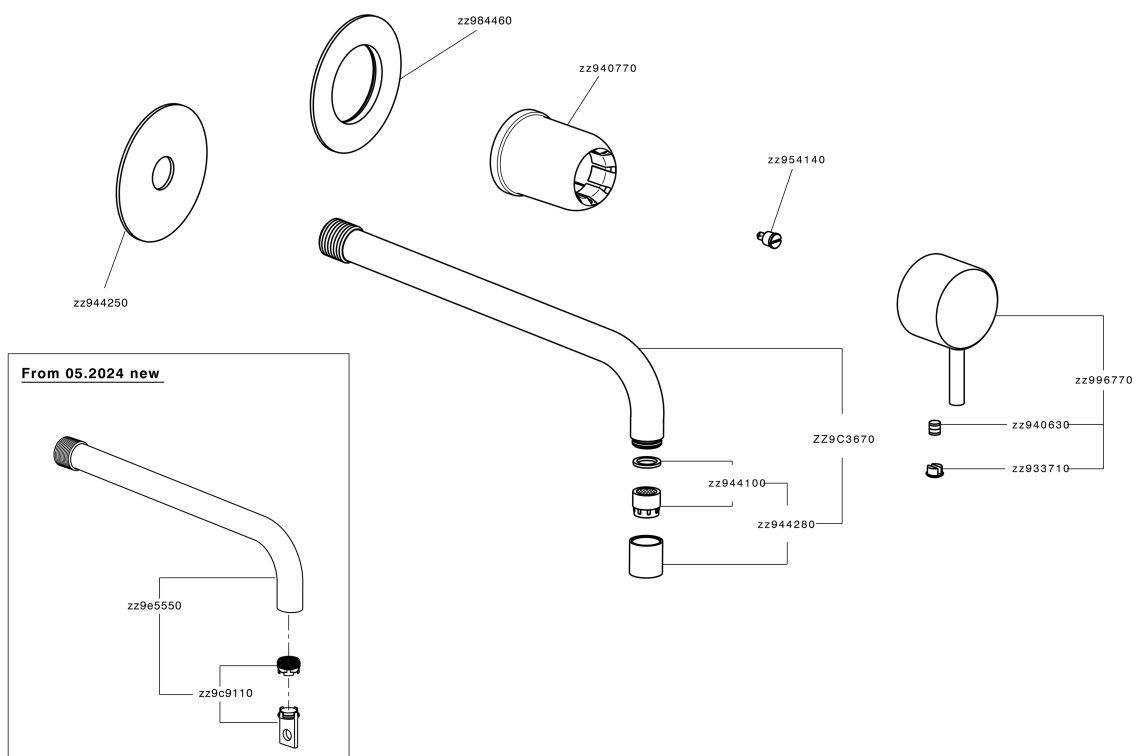

Exposed part for single lever washbasin valve LESS MINIMAL_LM005518

MODEL **LM005518**

Exposed part for single lever washbasin valve, without concealed part, for item Easy-Box ZA002450-ZA025510

AVAILABLE FINISHINGS

-  **21** 21 Chrome
-  **2F** 2F Brushed Nickel
-  **40** 40 Matt Black
-  **4Q** 4Q Matt White

CHARACTERISTICS

Installation **Concealed**
 Required concealed parts **ZA002450**

Exposed part for single lever washbasin valve LESS MINIMAL_LM005518

LM005518

<https://en.cisal.it/exposed-part-for-single-lever-washbasin-valve-less-minimal-lm005518>

2026-04-06