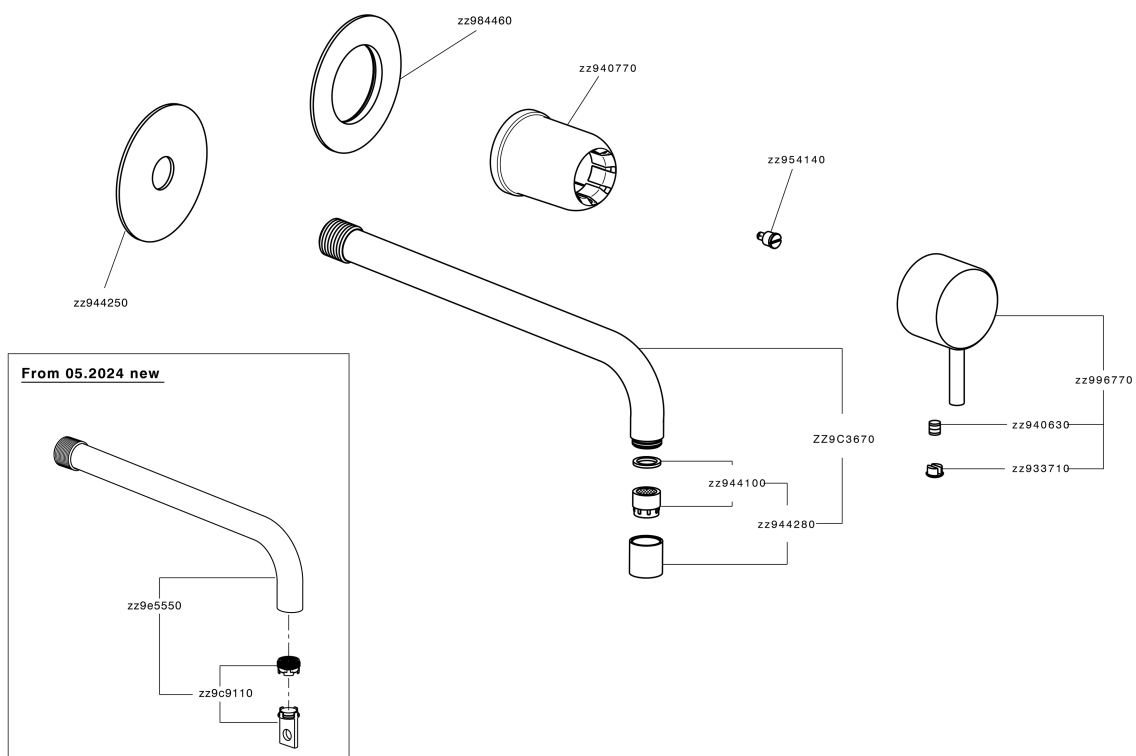

Exposed part for single lever washbasin valve LESS MINIMAL_LM005518

LM005518

<https://en.cisal.it/exposed-part-for-single-lever-washbasin-valve-less-minimal-lm005518>

2026-04-06