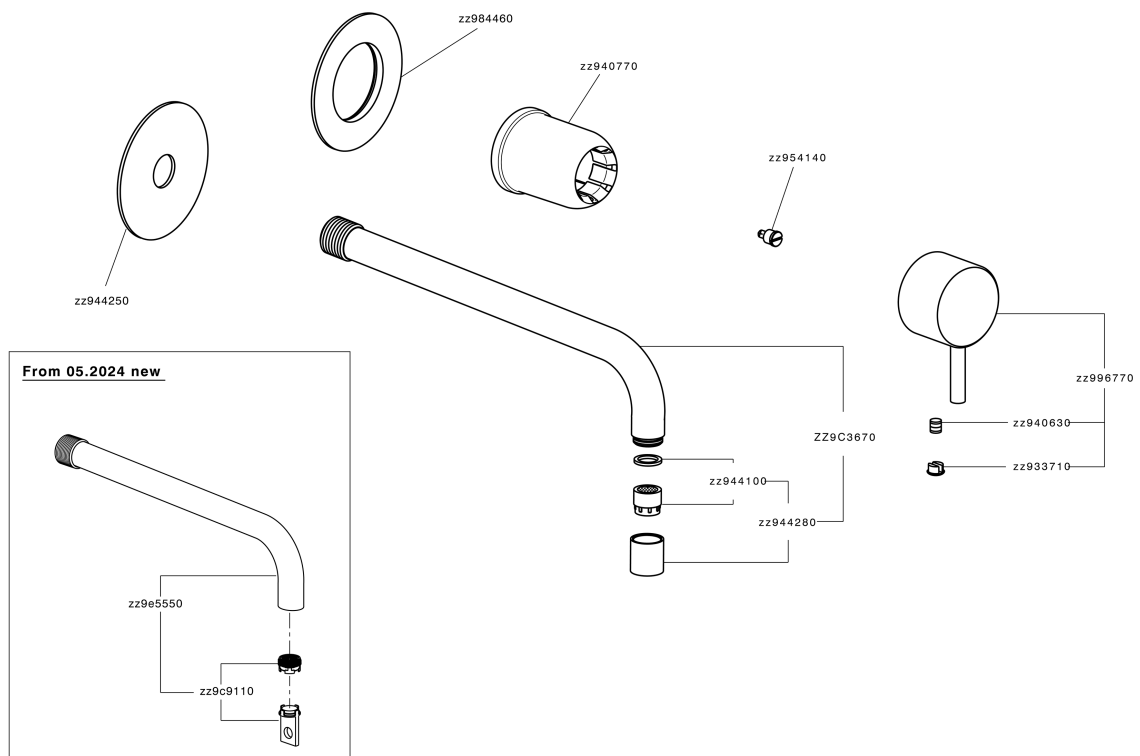

Exposed part for single lever washbasin valve LESS MINIMAL_LM005518

LM005518

<https://en.cisal.it/exposed-part-for-single-lever-washbasin-valve-less-minimal-lm005518>

2026-04-28