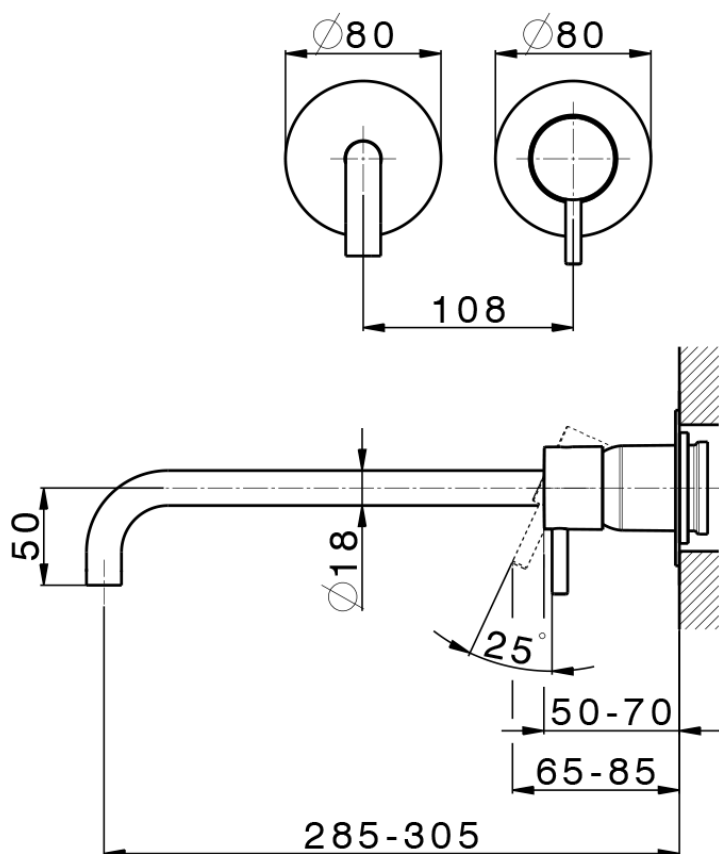

Exposed part for single lever washbasin valve LESS MINIMAL_LM005518

LM005518

<https://en.cisal.it/exposed-part-for-single-lever-washbasin-valve-less-minimal-lm005518>

2026-04-28