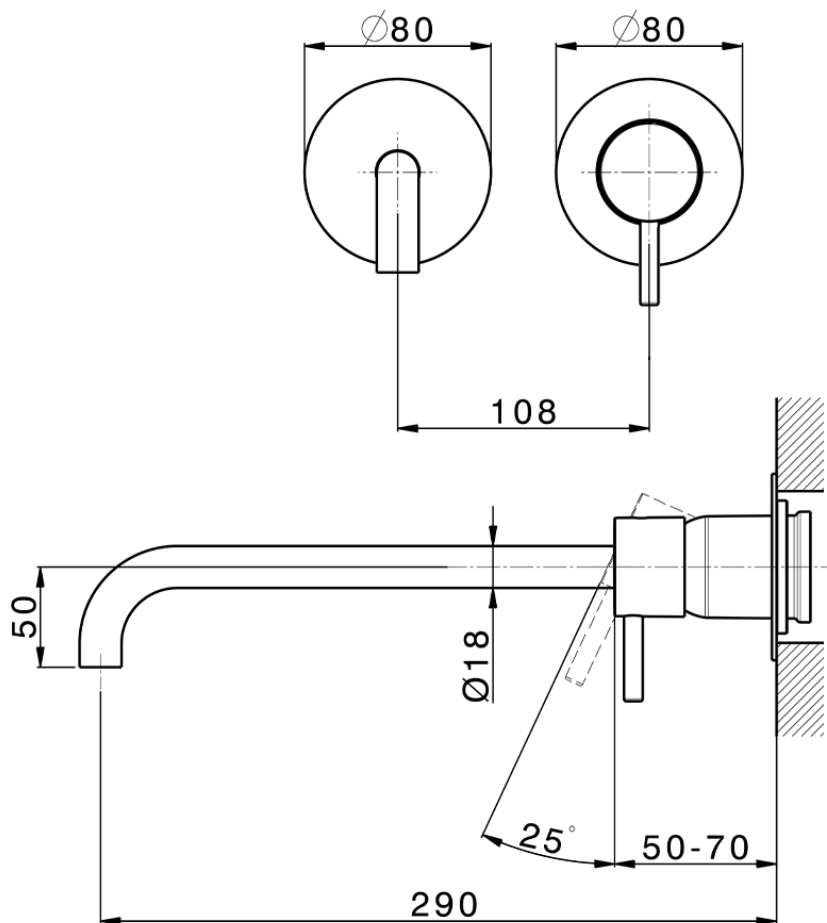

Exposed part for single lever washbasin valve LESS MINIMAL_LM005518

LM005518

<https://en.cisal.it/exposed-part-for-single-lever-washbasin-valve-less-minimal-lm005518>

2026-04-06