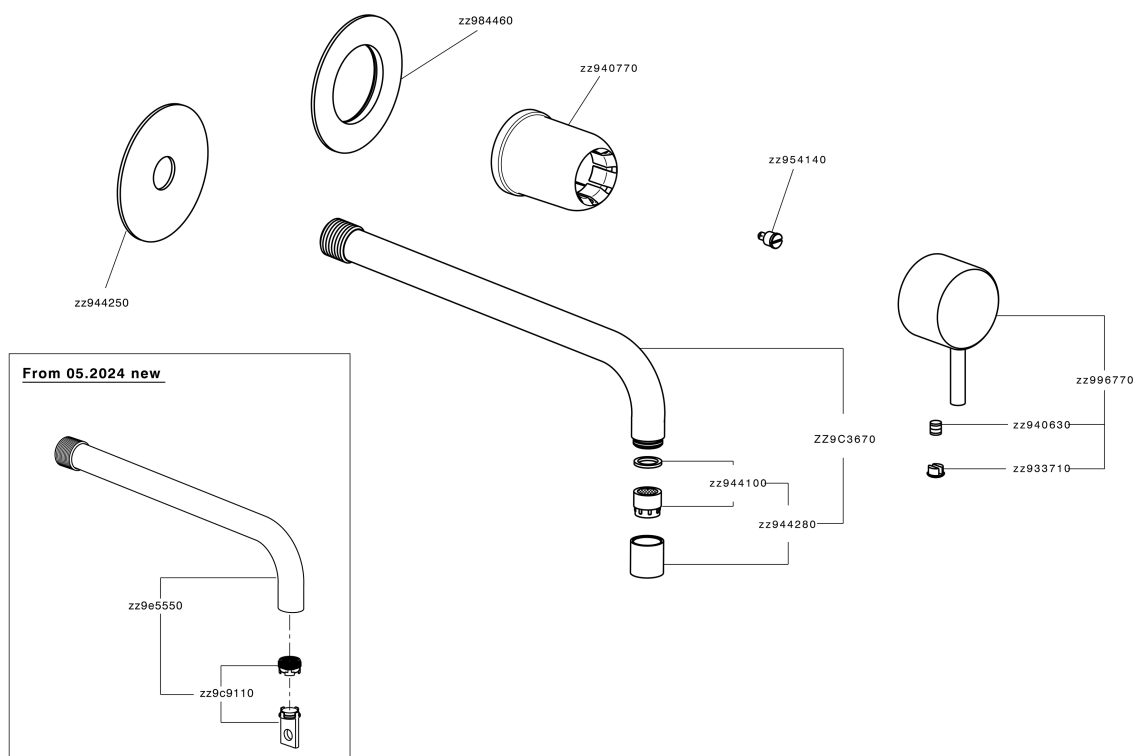

## Exposed part for single lever washbasin valve LESS MINIMAL\_LM005518

LM005518

<https://en.cisal.it/exposed-part-for-single-lever-washbasin-valve-less-minimal-lm005518>

2026-06-14