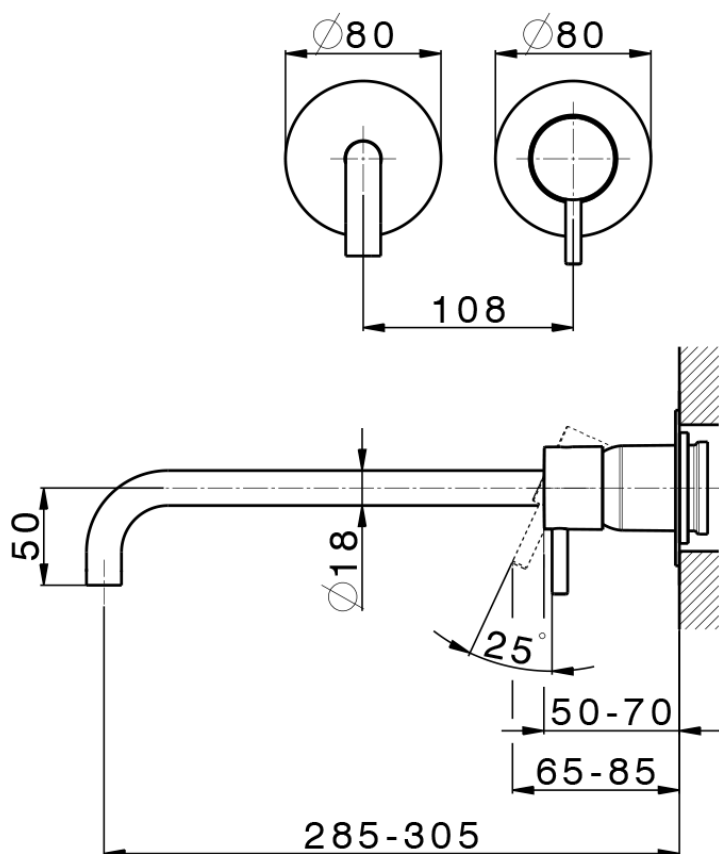

## Exposed part for single lever washbasin valve LESS MINIMAL\_LM005518

LM005518

<https://en.cisal.it/exposed-part-for-single-lever-washbasin-valve-less-minimal-lm005518>

2026-05-19