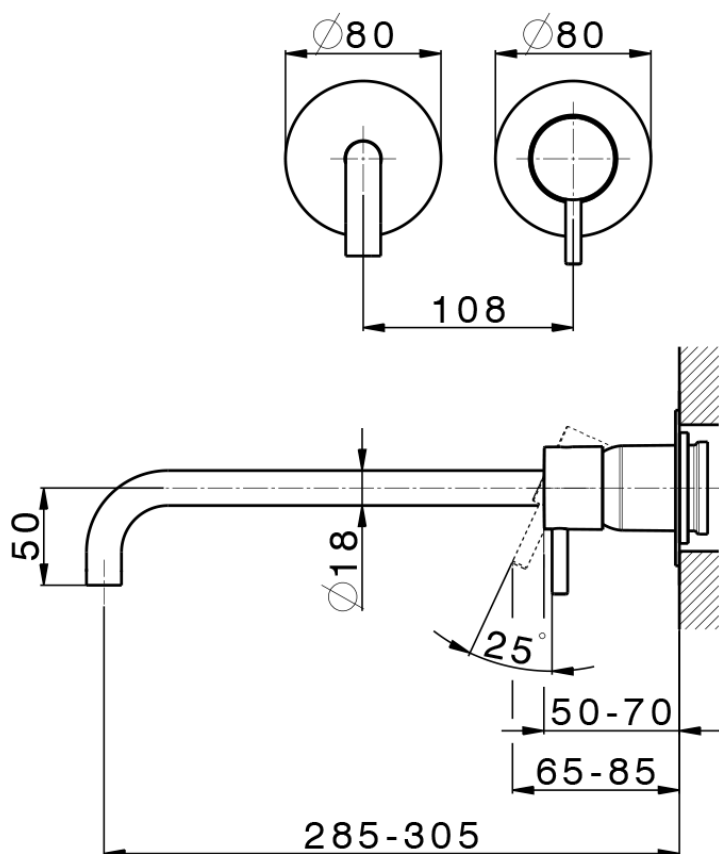

Exposed part for single lever washbasin valve LESS MINIMAL_LM005518

LM005518

<https://en.cisal.it/exposed-part-for-single-lever-washbasin-valve-less-minimal-lm005518>

2026-06-14