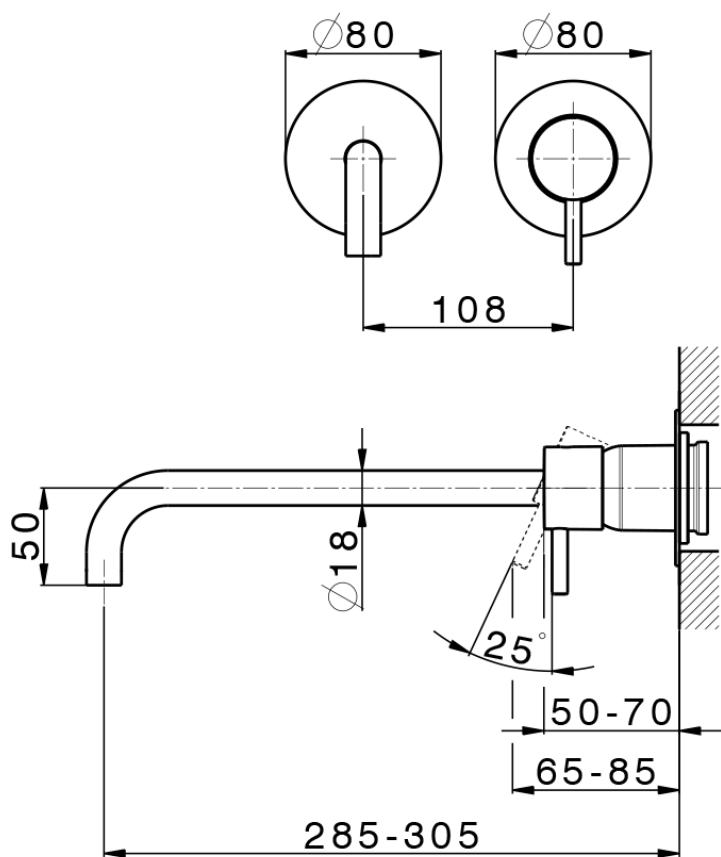

Exposed part for single lever washbasin valve LESS MINIMAL_LM005518

LM005518

<https://en.cisal.it/exposed-part-for-single-lever-washbasin-valve-less-minimal-lm005518>

2026-04-29