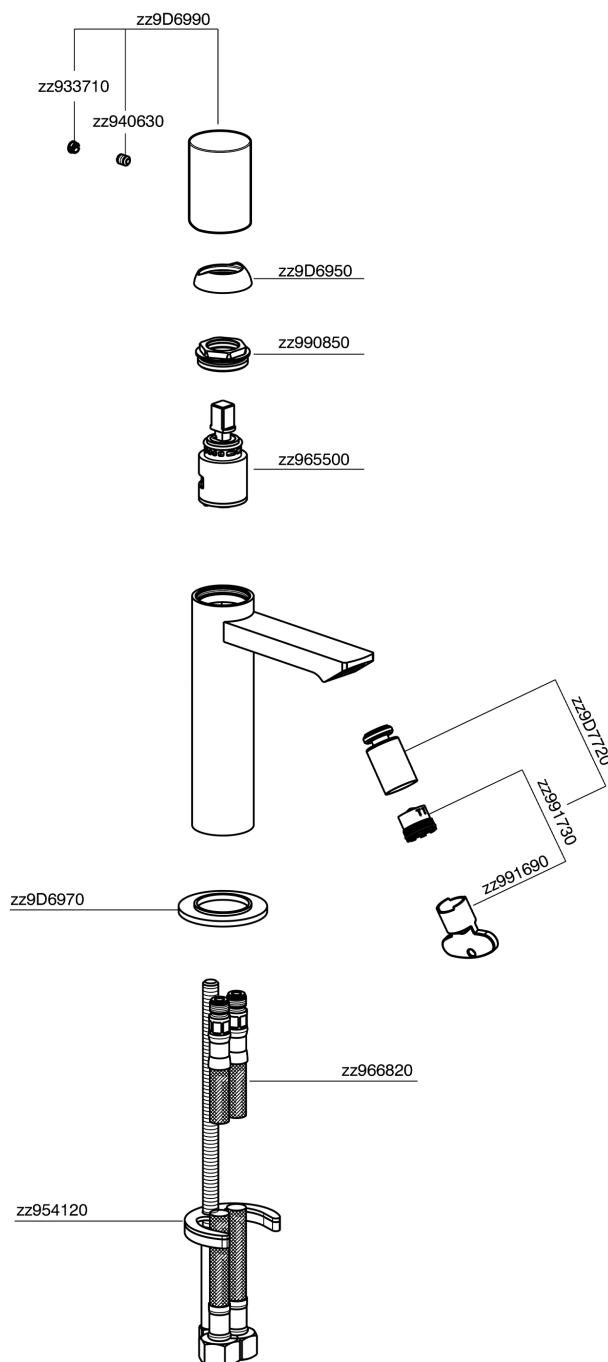

## Single lever bidet mixer SMOOTH X32\_X4000564

MODEL **X4000564**

Single lever bidet mixer, without pop up waste, G.3/8" Stainless Steel Flexible, with smooth lever, Inox AISI 316L

### CHARACTERISTICS

Cartridge Spare Parts **ZZ96550000**

**25 mm Cartridge**

## Single lever bidet mixer SMOOTH X32\_X4000564

X4000564

<https://en.cisal.it/single-lever-bidet-mixer-smooth-x32-x4000564>

2024-12-31