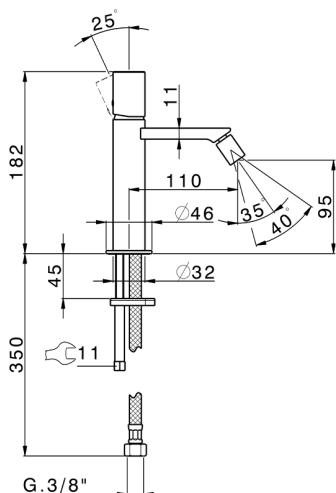

## Single lever bidet mixer SMOOTH X32\_X4000564

MODEL **X4000564**

Single lever bidet mixer, without pop up waste, G.3/8" Stainless Steel Flexible, with smooth lever, Inox AISI 316L

### CHARACTERISTICS

Cartridge Spare Parts **ZZ96550000**

**25 mm Cartridge**

## Single lever bidet mixer SMOOTH X32\_X4000564

X4000564

<https://en.cisal.it/single-lever-bidet-mixer-smooth-x32-x4000564>

2024-12-31