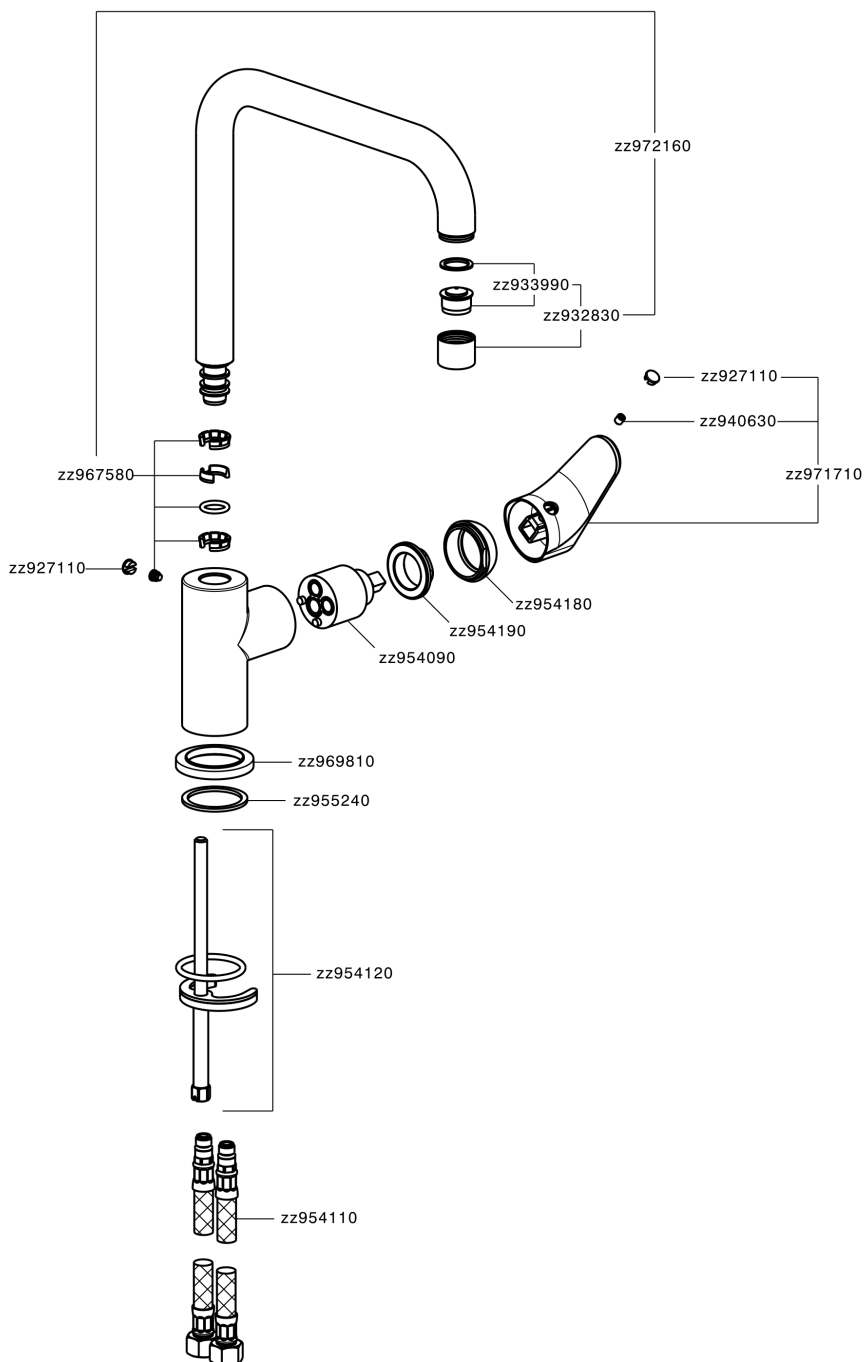

Single lever sink mixer Energysave KITCHEN_A3002535

MODEL **A3002535**

Single lever sink mixer Energysave, swivel spout, G.3/8" stainless steel flexible hoses

AVAILABLE FINISHINGS

-  **21** 21 Chrome
-  **2F** 2F Brushed Nickel
-  **40** 40 Matt Black

CHARACTERISTICS

Cartridge Spare Parts **ZZ95409000**

35 mm Cartridge

EcoStop

EcoStop feature limits water flow to approximately 50% of maximum output with one point of resistance on setting. Push slightly past the middle stop only when full water output is required. This will save water up to 50%.

EnergySave

Thanks to the EnergySave device, only cold water will be drawn if the lever is operated in the central position, so that the water heater will not be engaged and no hot water wasted, leading to considerable savings in energy and costs. The temperature can be adjusted by rotating the lever to the left, until the desired temperature is reached.

Single lever sink mixer Energysave KITCHEN_A3002535

A3002535

<https://en.cisal.it/single-lever-sink-mixer-energysave-kitchen-a3002535>

2026-06-13