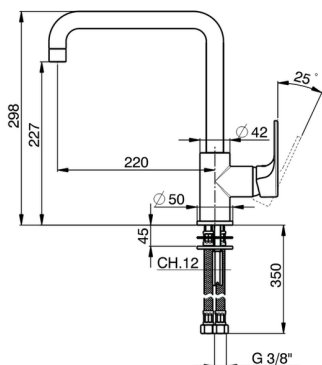

CHARACTERISTICS

Cartridge Spare Parts **ZZ95409000**

35 mm Cartridge

EcoStop

EcoStop feature limits water flow to approximately 50% of maximum output with one point of resistance on setting. Push slightly past the middle stop only when full water output is required. This will save water up to 50%.

EnergySave

Thanks to the EnergySave device, only cold water will be drawn if the lever is operated in the central position, so that the water heater will not be engaged and no hot water wasted, leading to considerable savings in energy and costs. The temperature can be adjusted by rotating the lever to the left, until the desired temperature is reached.