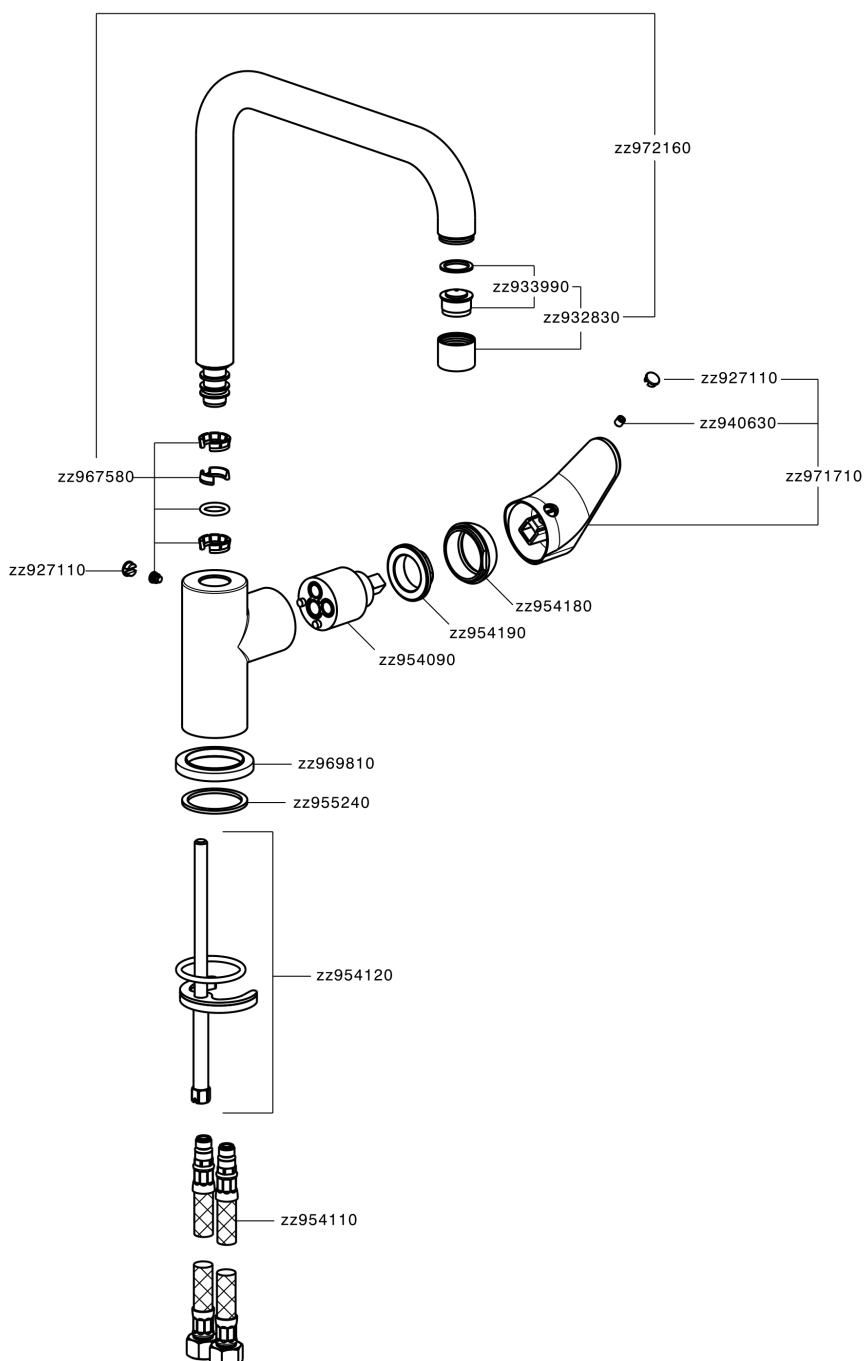

Single lever sink mixer Energysave KITCHEN_A3002535

A3002535

<https://en.cisal.it/single-lever-sink-mixer-energysave-kitchen-a3002535>

2026-04-08