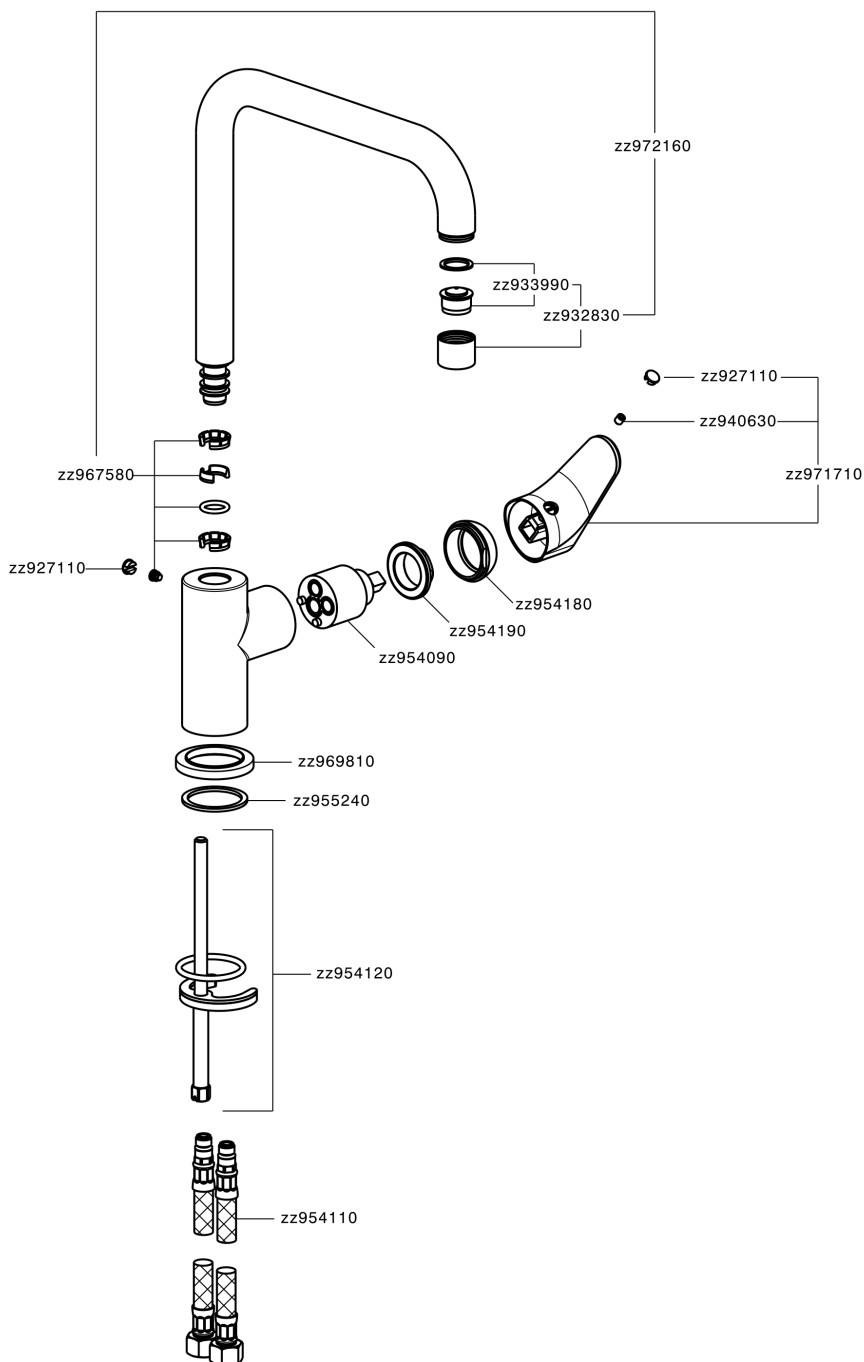

## Single lever sink mixer Energysave KITCHEN\_A3002535

A3002535

<https://en.cisal.it/single-lever-sink-mixer-energysave-kitchen-a3002535>

2026-07-03