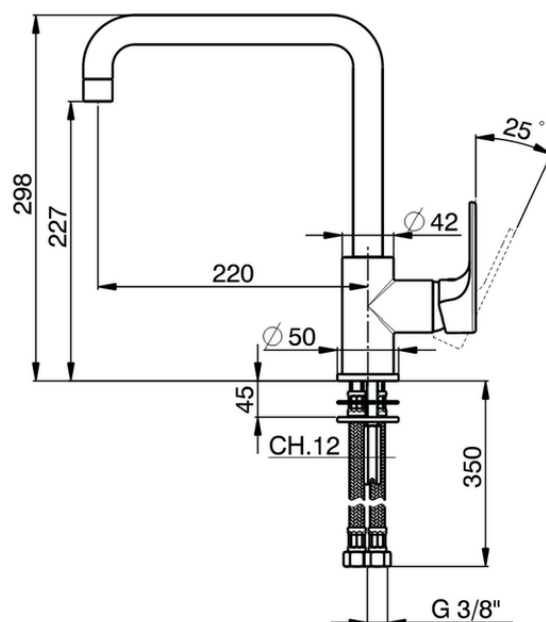

Single lever sink mixer Energysave KITCHEN_A3002535

A3002535

<https://en.cisal.it/single-lever-sink-mixer-energysave-kitchen-a3002535>

2026-04-30