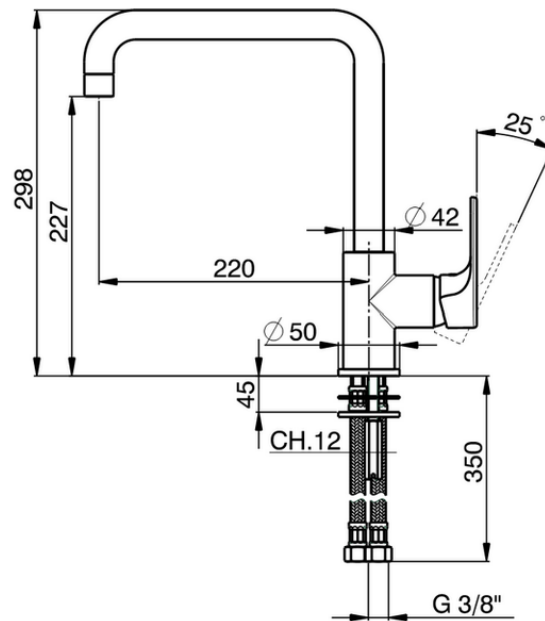

## Single lever sink mixer Energysave KITCHEN\_A3002535

A3002535

<https://en.cisal.it/single-lever-sink-mixer-energysave-kitchen-a3002535>

2026-06-14