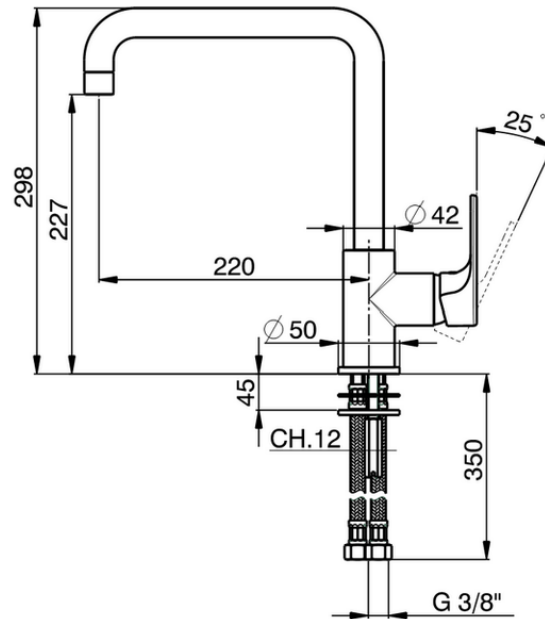

Single lever sink mixer Energysave KITCHEN_A3002535

A3002535

<https://en.cisal.it/single-lever-sink-mixer-energysave-kitchen-a3002535>

2026-05-20