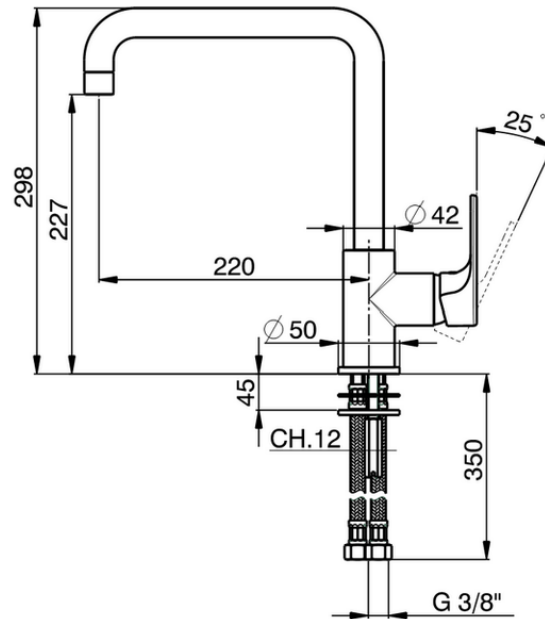

Single lever sink mixer Energysave KITCHEN_A3002535

A3002535

<https://en.cisal.it/single-lever-sink-mixer-energysave-kitchen-a3002535>

2026-04-08