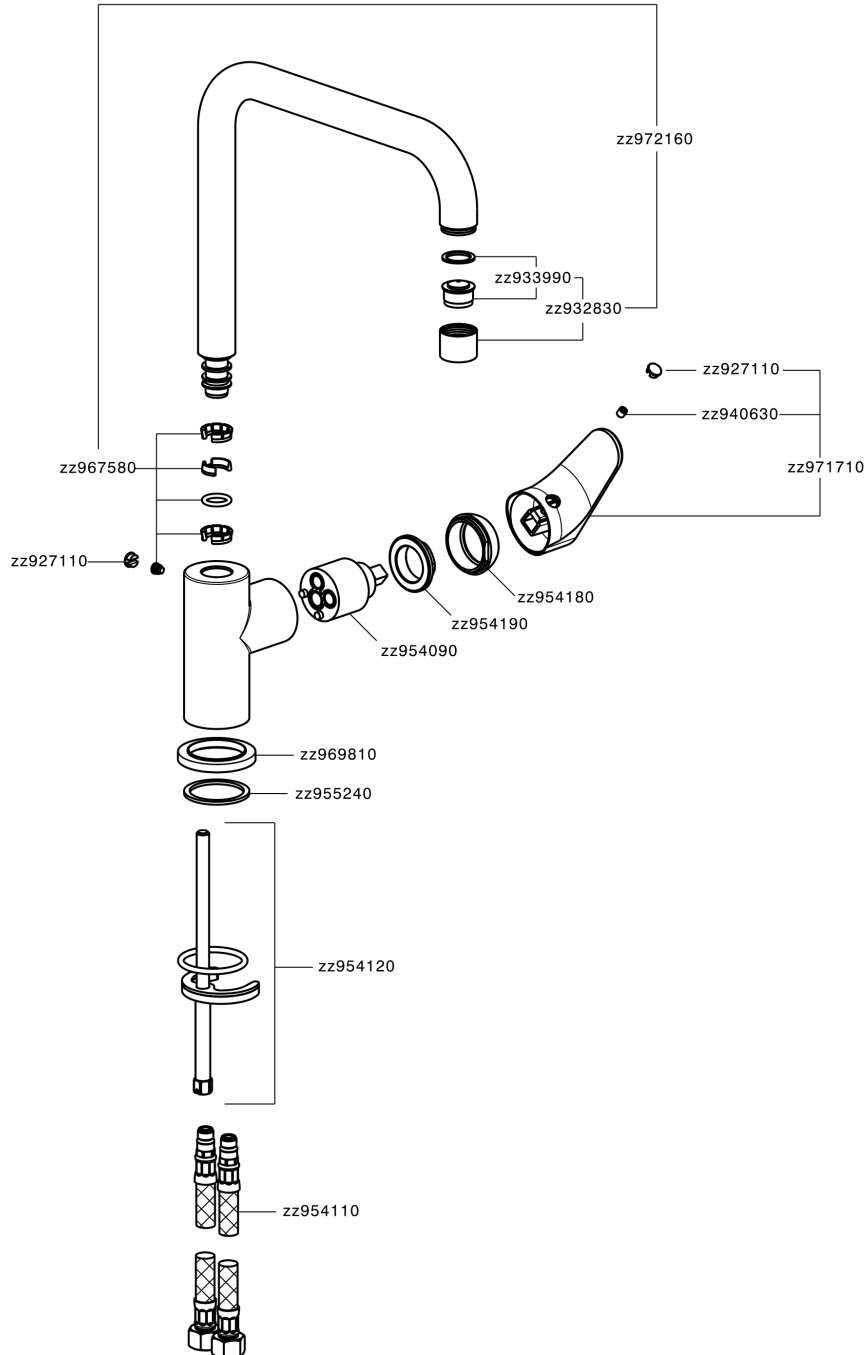

Single lever sink mixer Energysave KITCHEN_A3002535

MODEL **A3002535**

Single lever sink mixer Energysave, swivel spout, G.3/8" stainless steel flexible hoses

AVAILABLE FINISHINGS

-  **21** 21 Chrome
-  **2F** 2F Brushed Nickel
-  **40** 40 Matt Black

CHARACTERISTICS

Cartridge Spare Parts **ZZ95409000**

35 mm Cartridge

EcoStop

EcoStop feature limits water flow to approximately 50% of maximum output with one point of resistance on setting. Push slightly past the middle stop only when full water output is required. This will save water up to 50%.

EnergySave

Thanks to the EnergySave device, only cold water will be drawn if the lever is operated in the central position, so that the water heater will not be engaged and no hot water wasted, leading to considerable savings in energy and costs. The temperature can be adjusted by rotating the lever to the left, until the desired temperature is reached.

Single lever sink mixer Energysave KITCHEN_A3002535

A3002535

<https://en.cisal.it/single-lever-sink-mixer-energysave-kitchen-a3002535>

2026-06-14