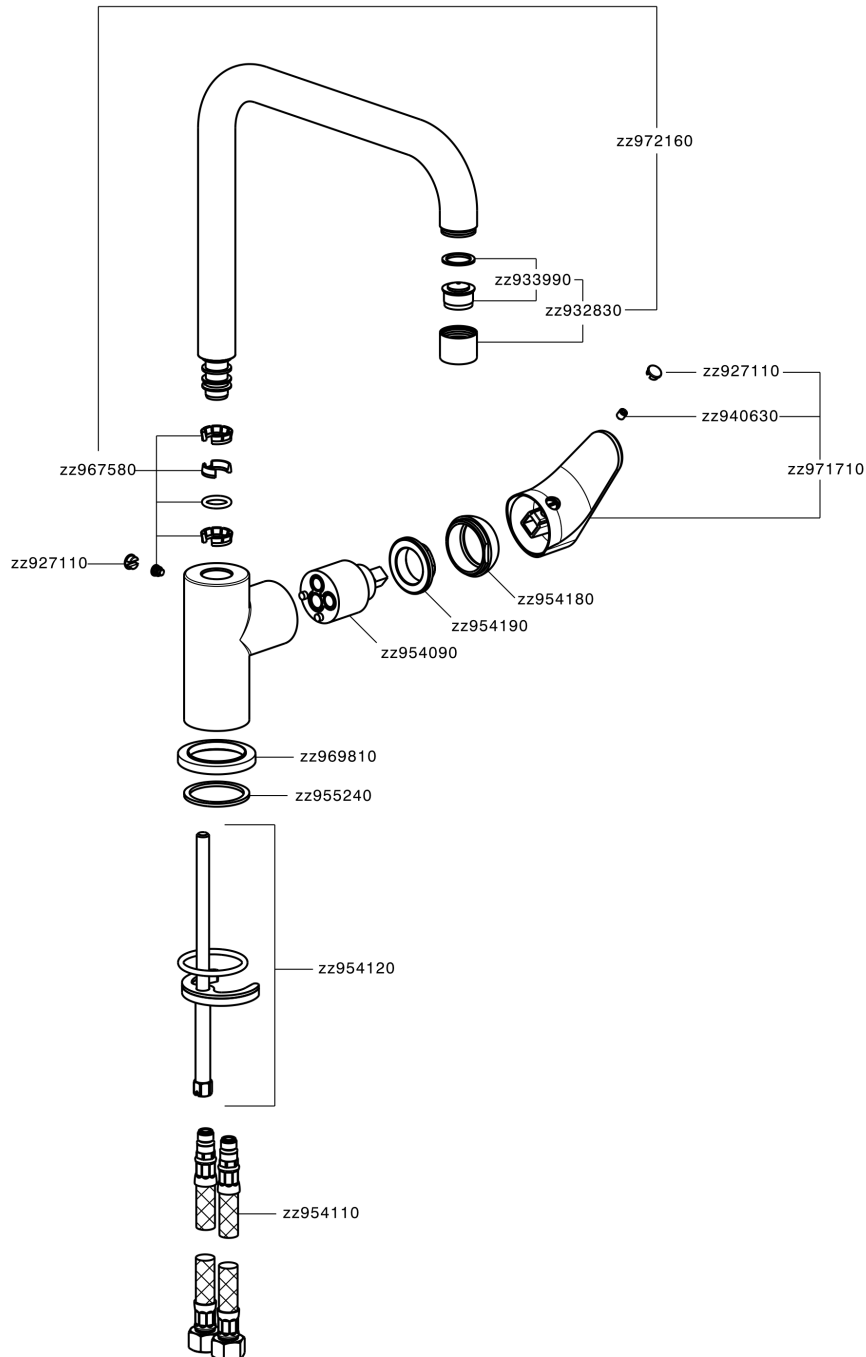

## Single lever sink mixer Energysave KITCHEN\_A3002535

A3002535

<https://en.cisal.it/single-lever-sink-mixer-energysave-kitchen-a3002535>

2026-05-20