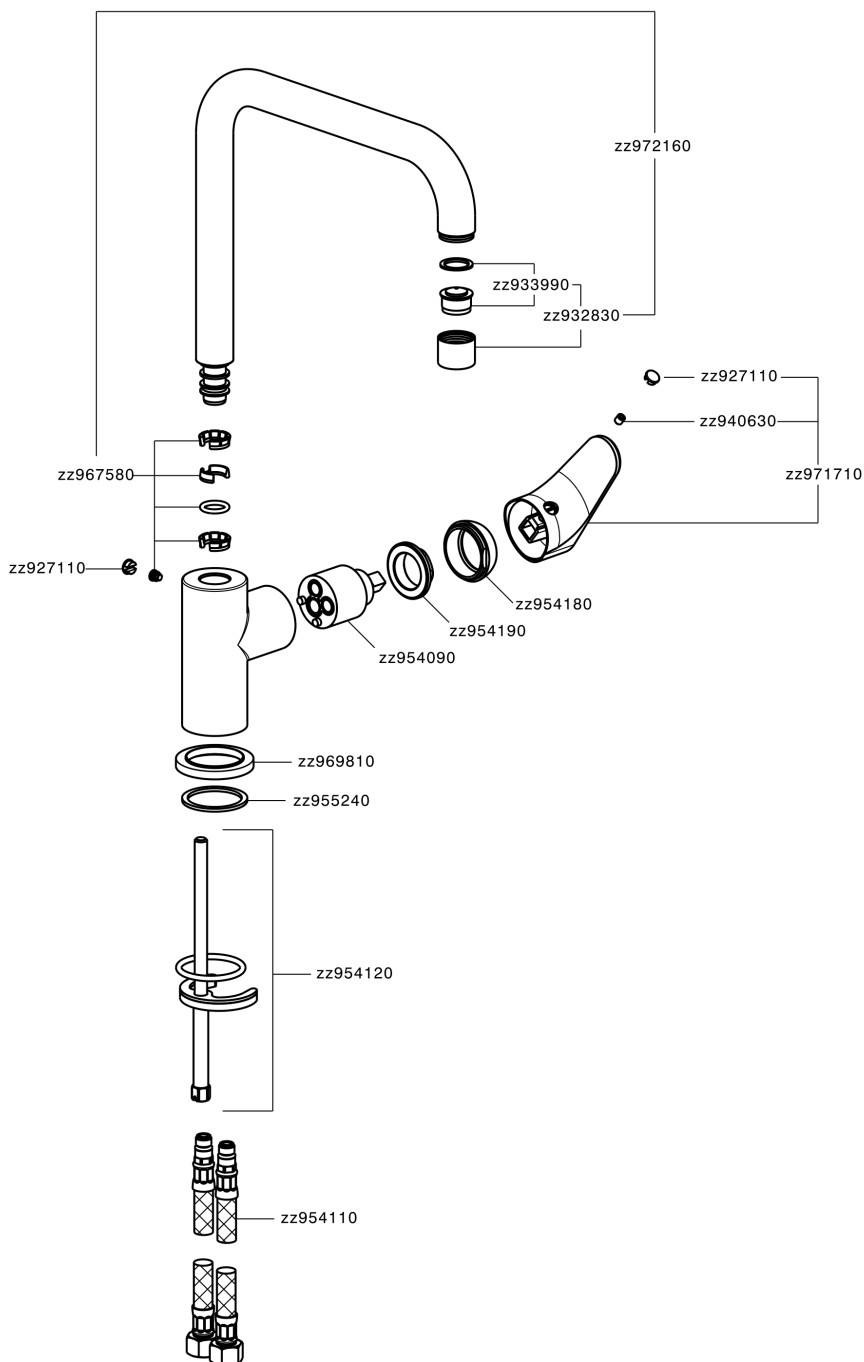

Single lever sink mixer Energysave KITCHEN_A3002535

A3002535

<https://en.cisal.it/single-lever-sink-mixer-energysave-kitchen-a3002535>

2026-06-13