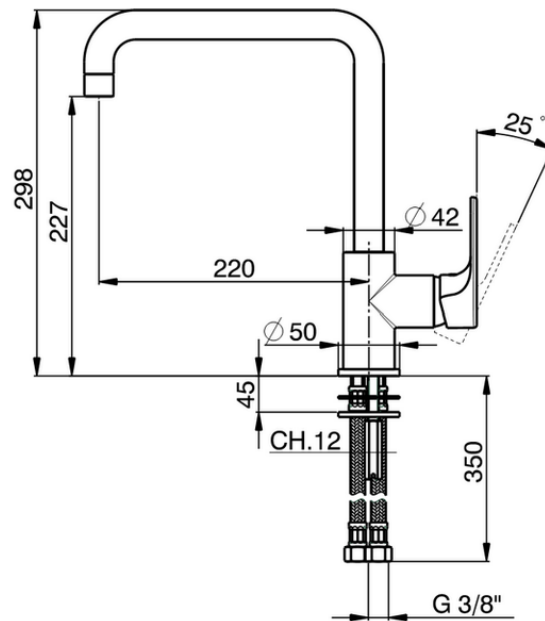

## Single lever sink mixer Energysave KITCHEN\_A3002535

A3002535

<https://en.cisal.it/single-lever-sink-mixer-energysave-kitchen-a3002535>

2026-06-13