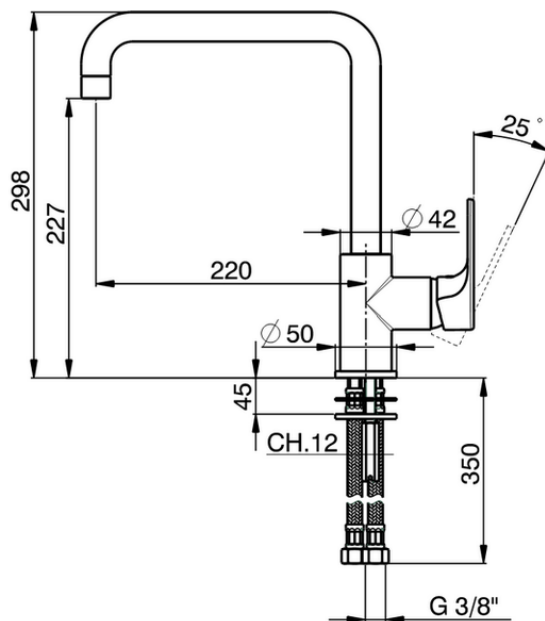

Single lever sink mixer Energysave KITCHEN_A3002535

A3002535

<https://en.cisal.it/single-lever-sink-mixer-energysave-kitchen-a3002535>

2026-05-01