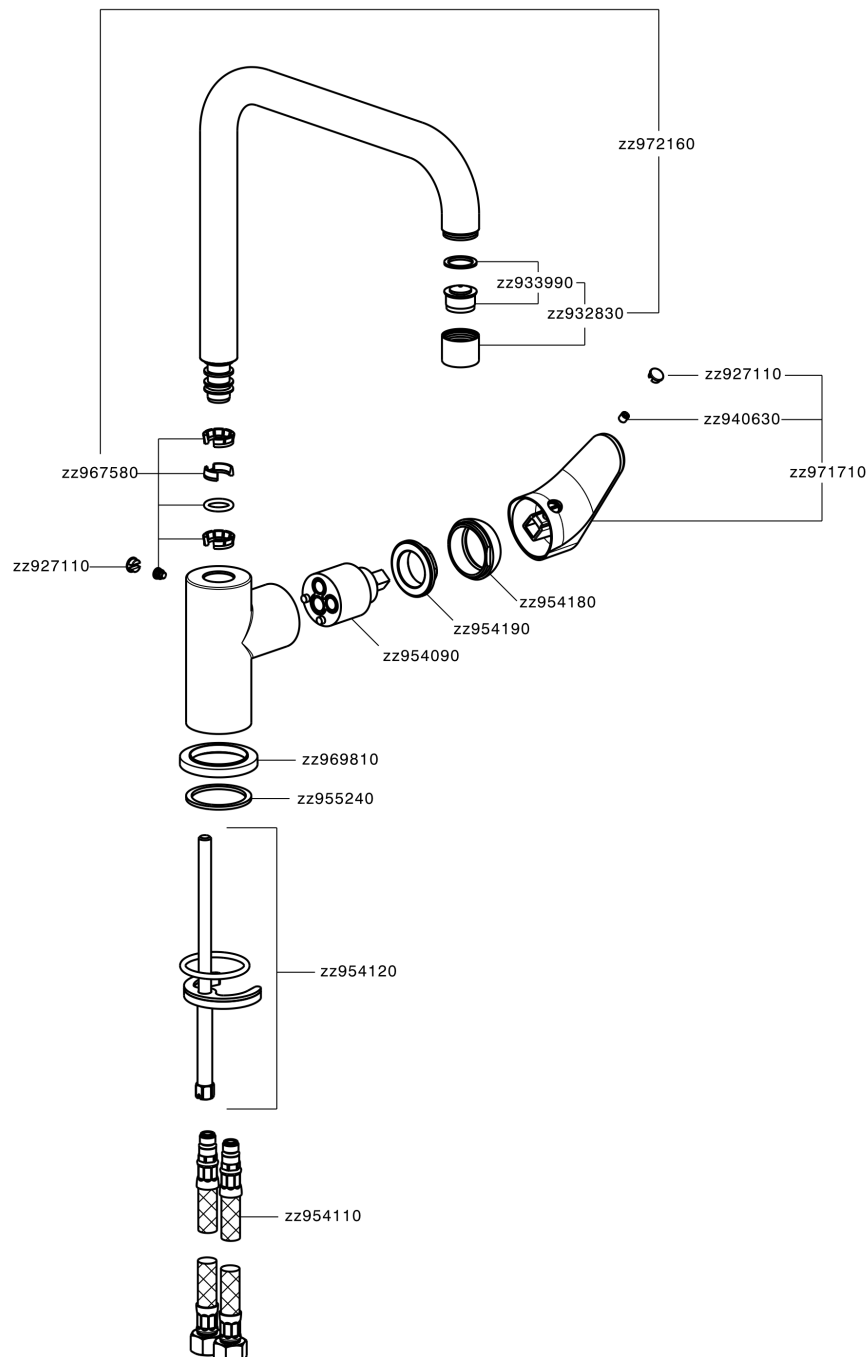

Single lever sink mixer Energysave KITCHEN_A3002535

A3002535

<https://en.cisal.it/single-lever-sink-mixer-energysave-kitchen-a3002535>

2026-04-30