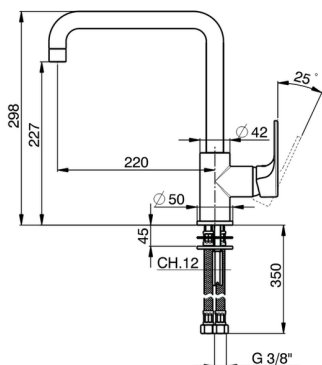

Single lever sink mixer Energysave KITCHEN_A3002535

MODEL **A3002535**

Single lever sink mixer Energysave, swivel spout, G.3/8" stainless steel flexible hoses

AVAILABLE FINISHINGS

-  **21** 21 Chrome
-  **2F** 2F Brushed Nickel
-  **40** 40 Matt Black

CHARACTERISTICS

Cartridge Spare Parts **ZZ95409000**

35 mm Cartridge

EcoStop

EcoStop feature limits water flow to approximately 50% of maximum output with one point of resistance on setting. Push slightly past the middle stop only when full water output is required. This will save water up to 50%.

EnergySave

Thanks to the EnergySave device, only cold water will be drawn if the lever is operated in the central position, so that the water heater will not be engaged and no hot water wasted, leading to considerable savings in energy and costs. The temperature can be adjusted by rotating the lever to the left, until the desired temperature is reached.