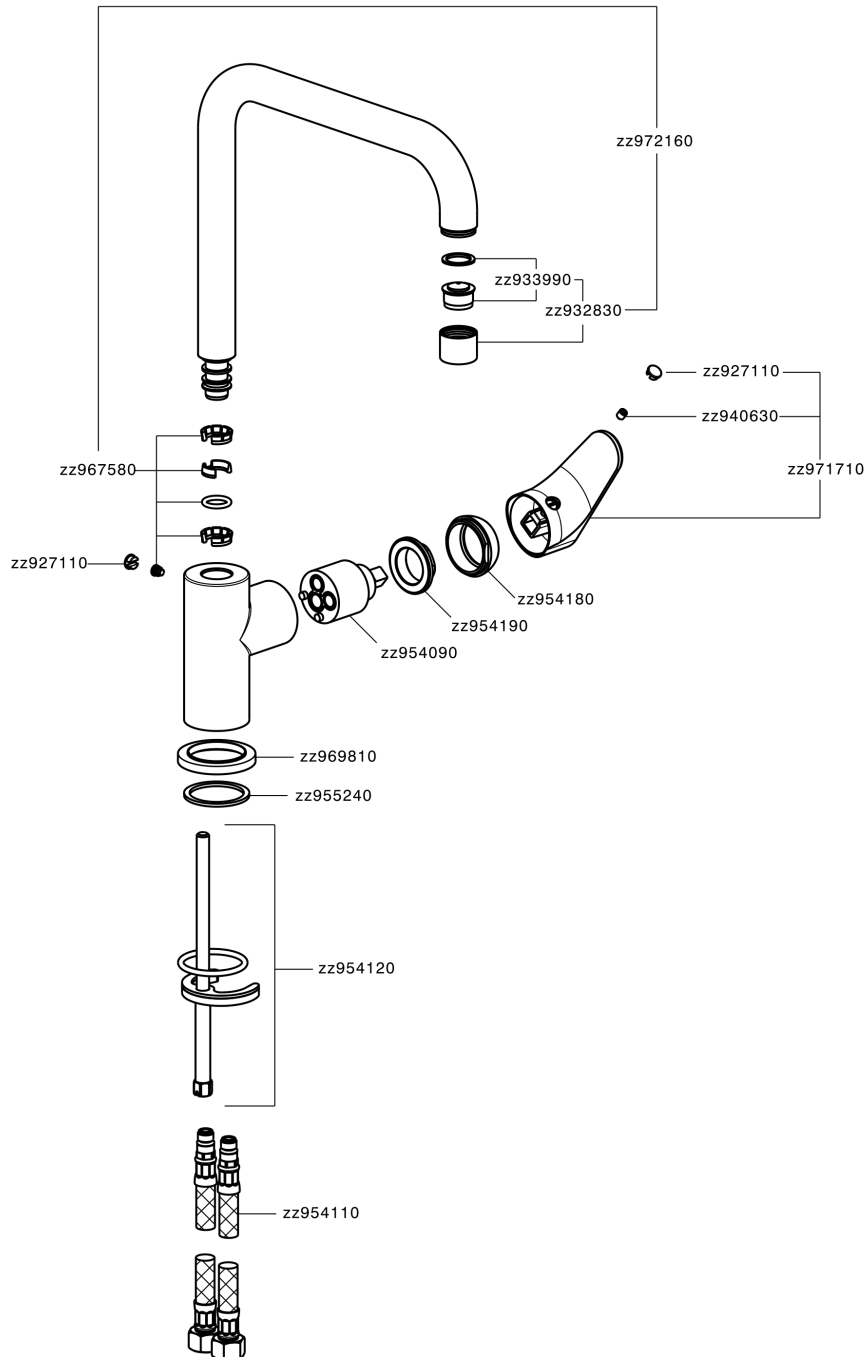

Single lever sink mixer Energysave KITCHEN_A3002535

MODEL **A3002535**

Single lever sink mixer Energysave, swivel spout, G.3/8" stainless steel flexible hoses

AVAILABLE FINISHINGS

-  **21** 21 Chrome
-  **2F** 2F Brushed Nickel
-  **40** 40 Matt Black

CHARACTERISTICS

Cartridge Spare Parts **ZZ95409000**

35 mm Cartridge

EcoStop

EcoStop feature limits water flow to approximately 50% of maximum output with one point of resistance on setting. Push slightly past the middle stop only when full water output is required. This will save water up to 50%.

EnergySave

Thanks to the EnergySave device, only cold water will be drawn if the lever is operated in the central position, so that the water heater will not be engaged and no hot water wasted, leading to considerable savings in energy and costs. The temperature can be adjusted by rotating the lever to the left, until the desired temperature is reached.

Single lever sink mixer Energysave KITCHEN_A3002535

A3002535

<https://en.cisal.it/single-lever-sink-mixer-energysave-kitchen-a3002535>

2026-04-09