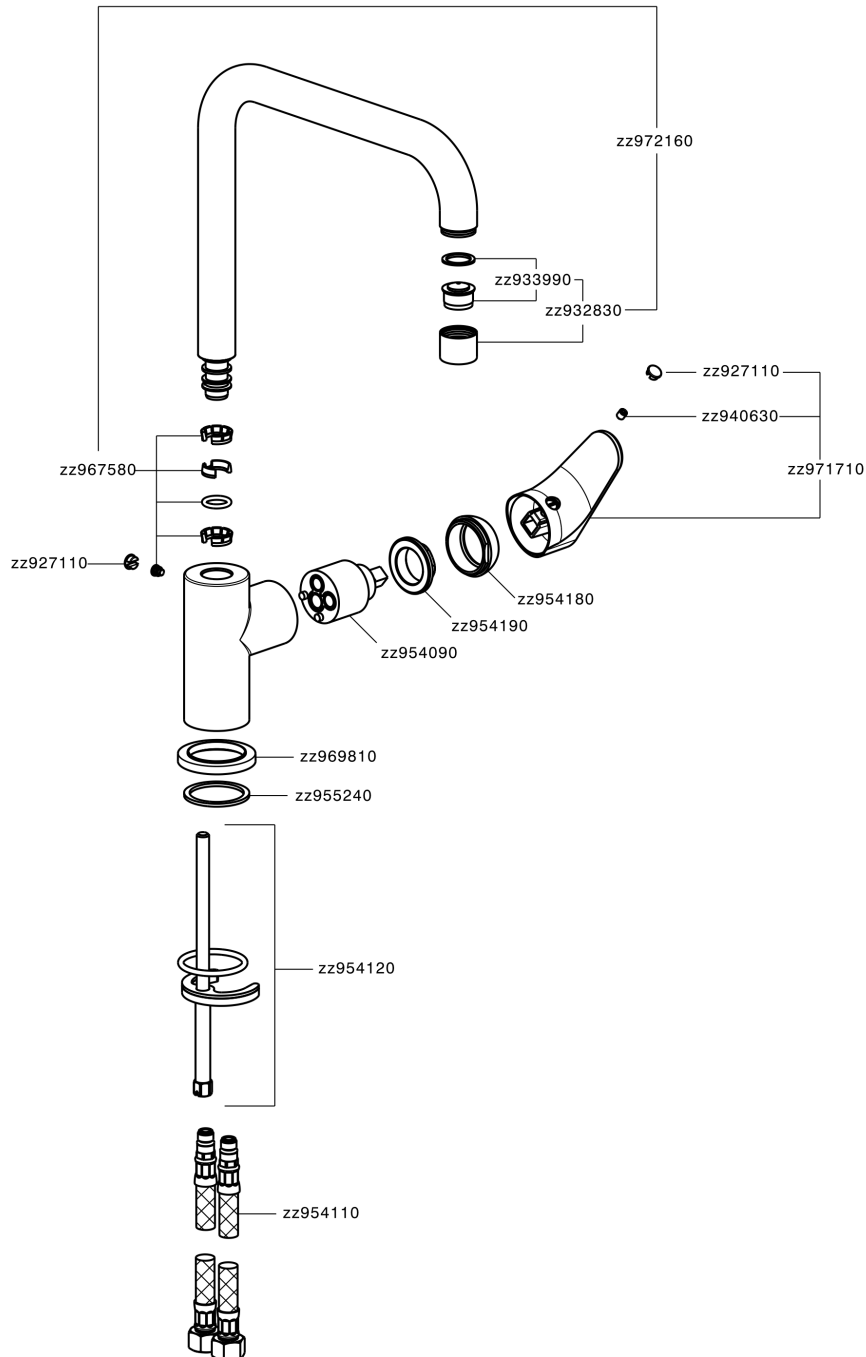

Single lever sink mixer Energysave KITCHEN_A3002535

A3002535

<https://en.cisal.it/single-lever-sink-mixer-energysave-kitchen-a3002535>

2026-06-16