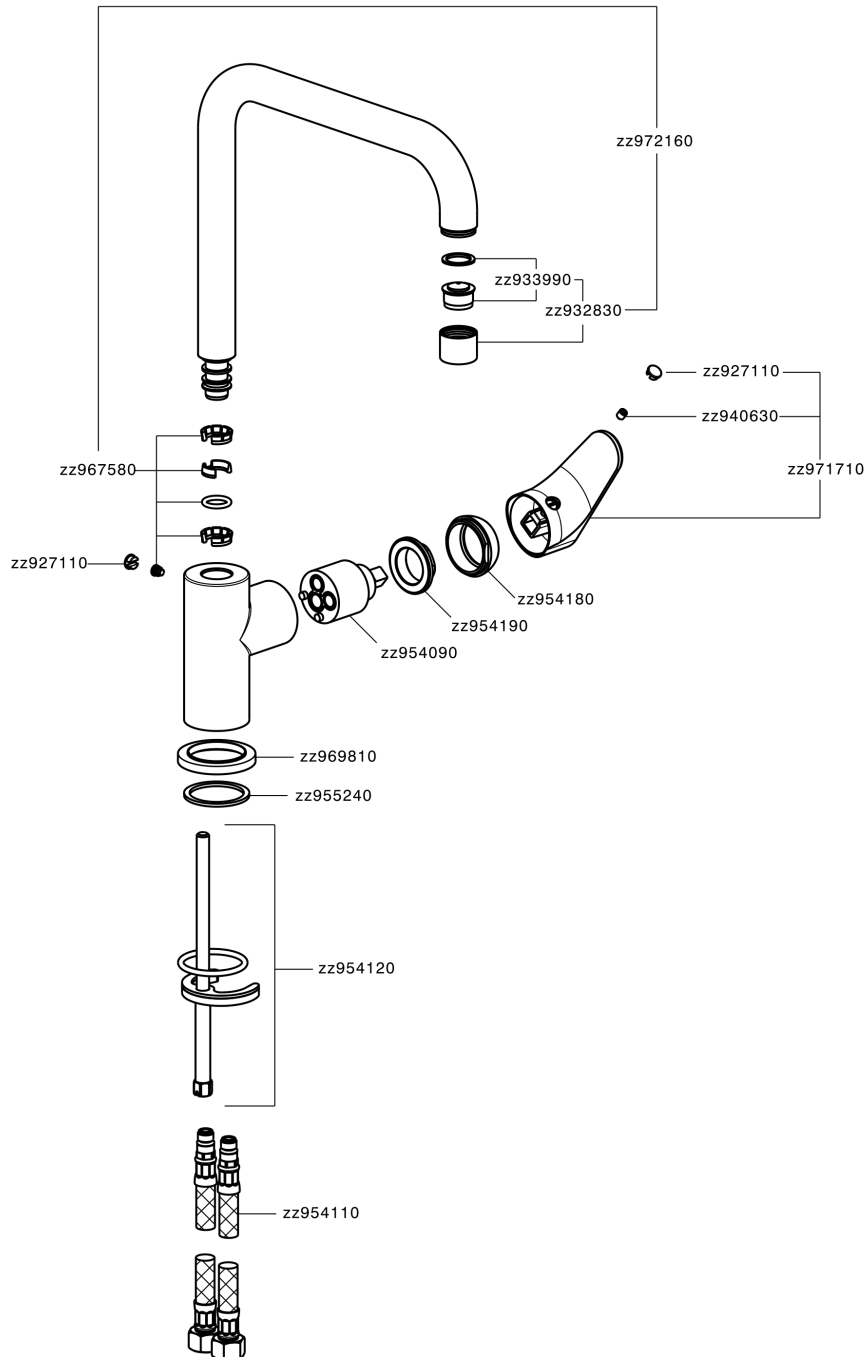

Single lever sink mixer Energysave KITCHEN_A3002535

MODEL **A3002535**

Single lever sink mixer Energysave, swivel spout, G.3/8" stainless steel flexible hoses

AVAILABLE FINISHINGS

-  **21** 21 Chrome
-  **2F** 2F Brushed Nickel
-  **40** 40 Matt Black

CHARACTERISTICS

Cartridge Spare Parts **ZZ95409000**

35 mm Cartridge

EcoStop

EcoStop feature limits water flow to approximately 50% of maximum output with one point of resistance on setting. Push slightly past the middle stop only when full water output is required. This will save water up to 50%.

EnergySave

Thanks to the EnergySave device, only cold water will be drawn if the lever is operated in the central position, so that the water heater will not be engaged and no hot water wasted, leading to considerable savings in energy and costs. The temperature can be adjusted by rotating the lever to the left, until the desired temperature is reached.

Single lever sink mixer Energysave KITCHEN_A3002535

A3002535

<https://en.cisal.it/single-lever-sink-mixer-energysave-kitchen-a3002535>

2026-05-20