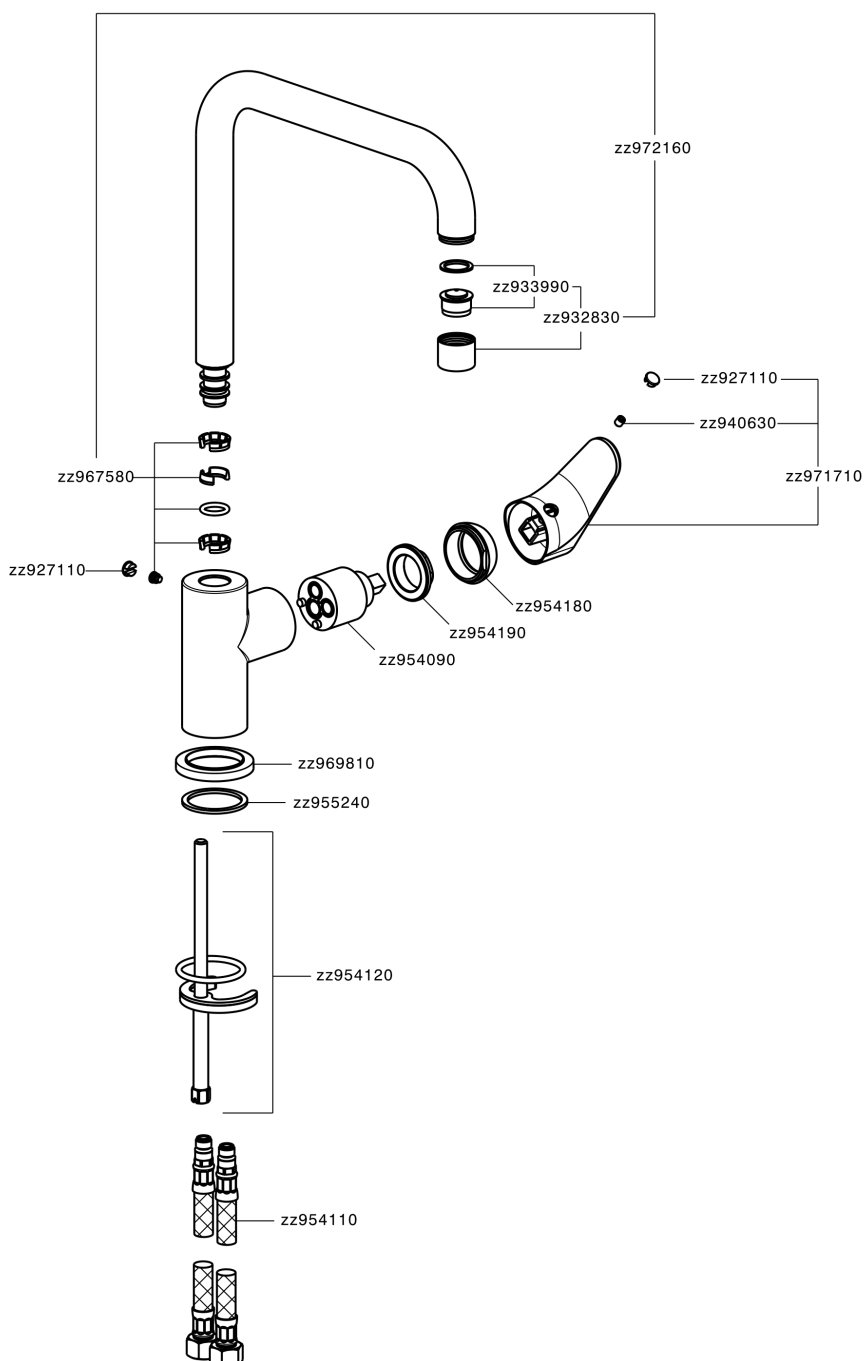

Single lever sink mixer Energysave KITCHEN_A3002535

A3002535

<https://en.cisal.it/single-lever-sink-mixer-energysave-kitchen-a3002535>

2026-04-29