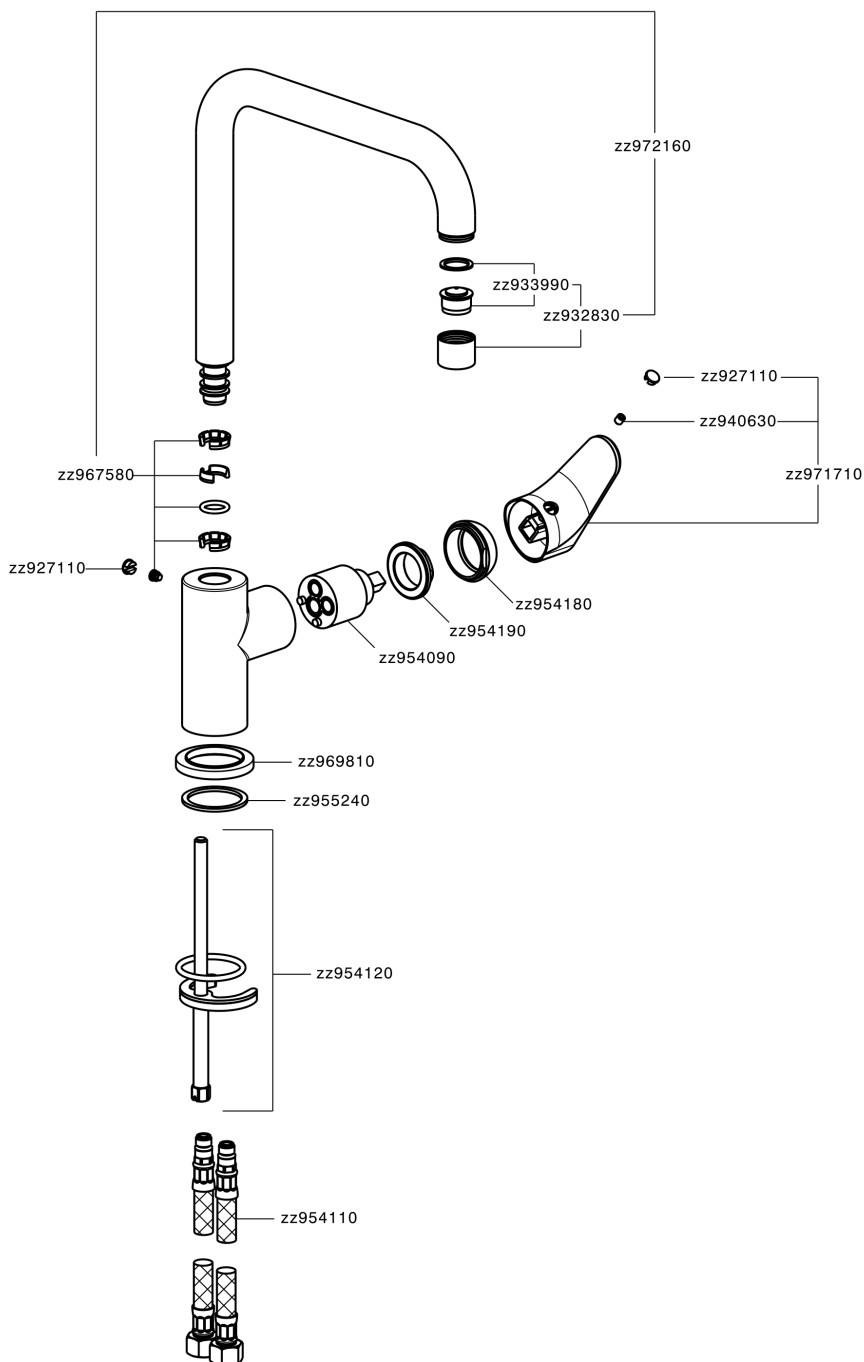

Single lever sink mixer Energysave KITCHEN_A3002535

A3002535

<https://en.cisal.it/single-lever-sink-mixer-energysave-kitchen-a3002535>

2026-06-14