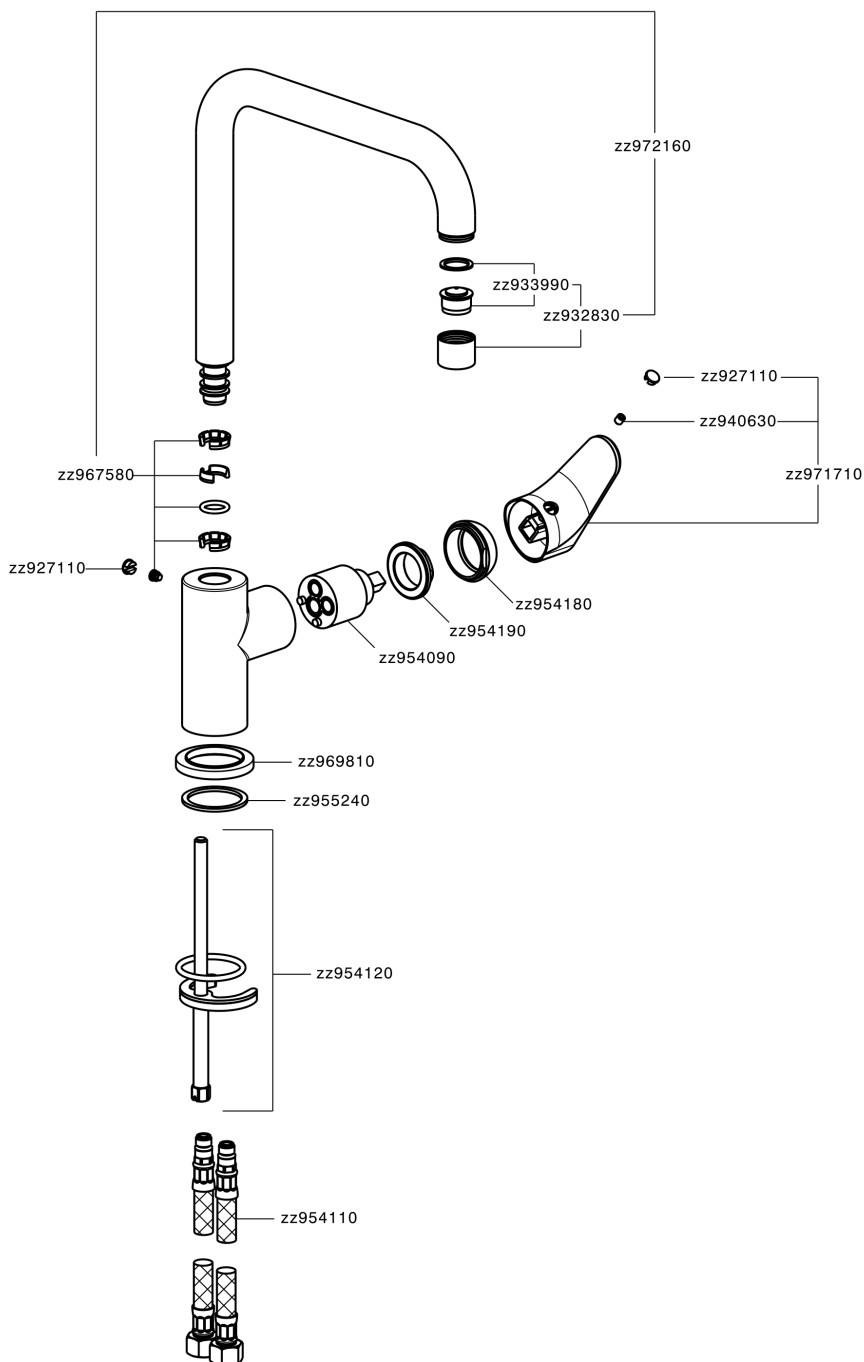

## Single lever sink mixer Energysave KITCHEN\_A3002535

A3002535

<https://en.cisal.it/single-lever-sink-mixer-energysave-kitchen-a3002535>

2026-04-08