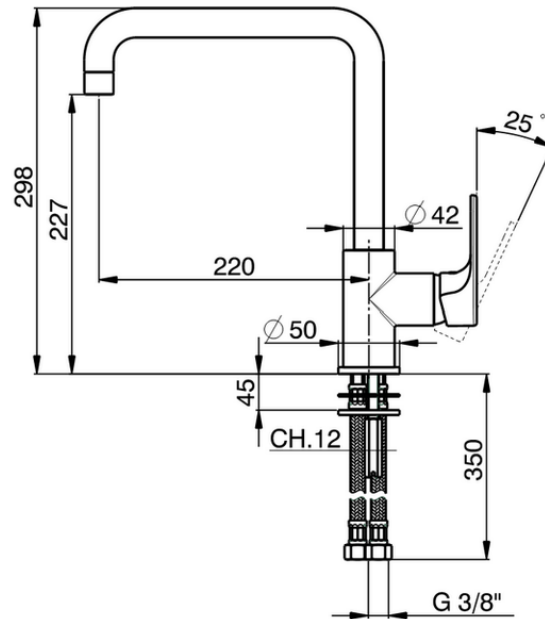

Single lever sink mixer Energysave KITCHEN_A3002535

A3002535

<https://en.cisal.it/single-lever-sink-mixer-energysave-kitchen-a3002535>

2026-04-29