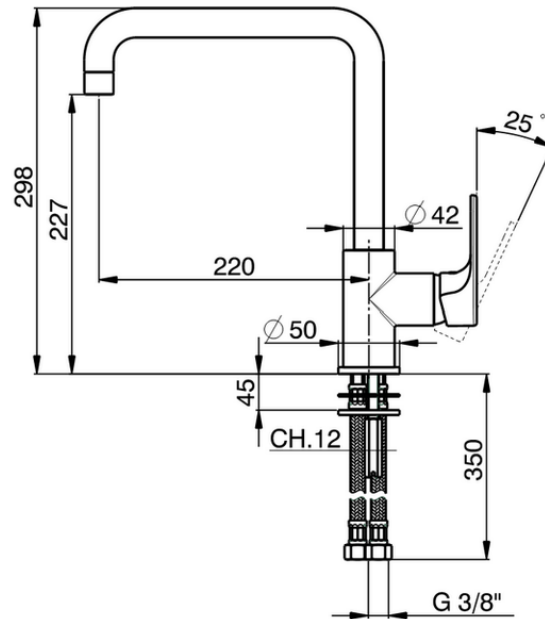

Single lever sink mixer Energysave KITCHEN_A3002535

A3002535

<https://en.cisal.it/single-lever-sink-mixer-energysave-kitchen-a3002535>

2026-06-14