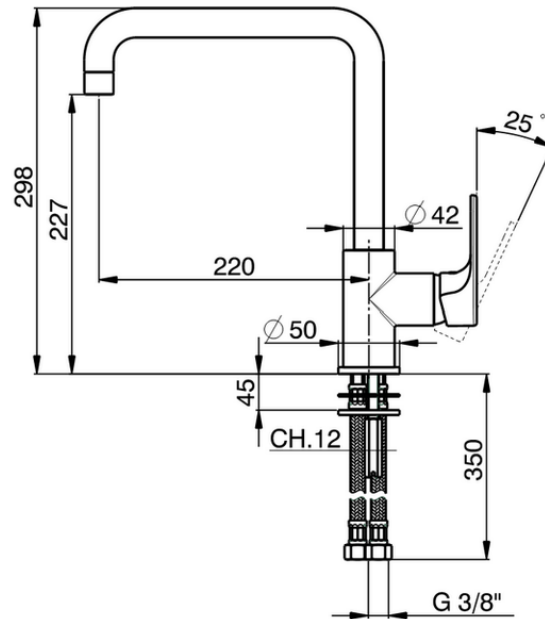

## Single lever sink mixer Energysave KITCHEN\_A3002535

A3002535

<https://en.cisal.it/single-lever-sink-mixer-energysave-kitchen-a3002535>

2026-04-08