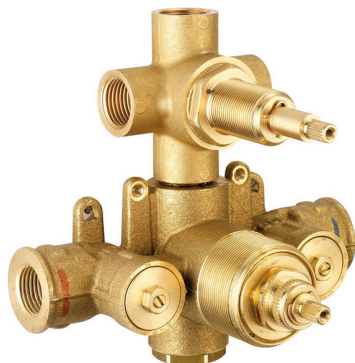

Concealed thermostatic shower valve, 3-outlets CONCEALED_ZA018201

MODEL **ZA018201**

Concealed thermostatic shower valve, 3-outlets, with 1/2" 3 outlet deviastop cartridge, without trim kit

AVAILABLE FINISHINGS

04 04 Without finishing

CHARACTERISTICS

Concealed **1**
Cartridge Spare Parts **24.04A.PP**

8x20 Plus P Thermostatic Valve

Piastra/Plate/Plaque/Platte/Placa
2-3mm: XX 25-40 YY 76-91
10 mm: XX 16-31 YY 65-80

DeviaStop

The Cisal Devia Stop technology allows to adjust the water flow and to direct it to the selected output point (overhead soaker, hand shower, etc).

Thermostatic

The Cisal thermostatic is your personal water manager, helping you to handle, control and save water and energy.

Concealed thermostatic shower valve, 3-outlets CONCEALED_ZA018201

ZA018201

<https://en.cisal.it/concealed-thermostatic-shower-valve-3-outlets-concealed-za018201>

2026-06-13