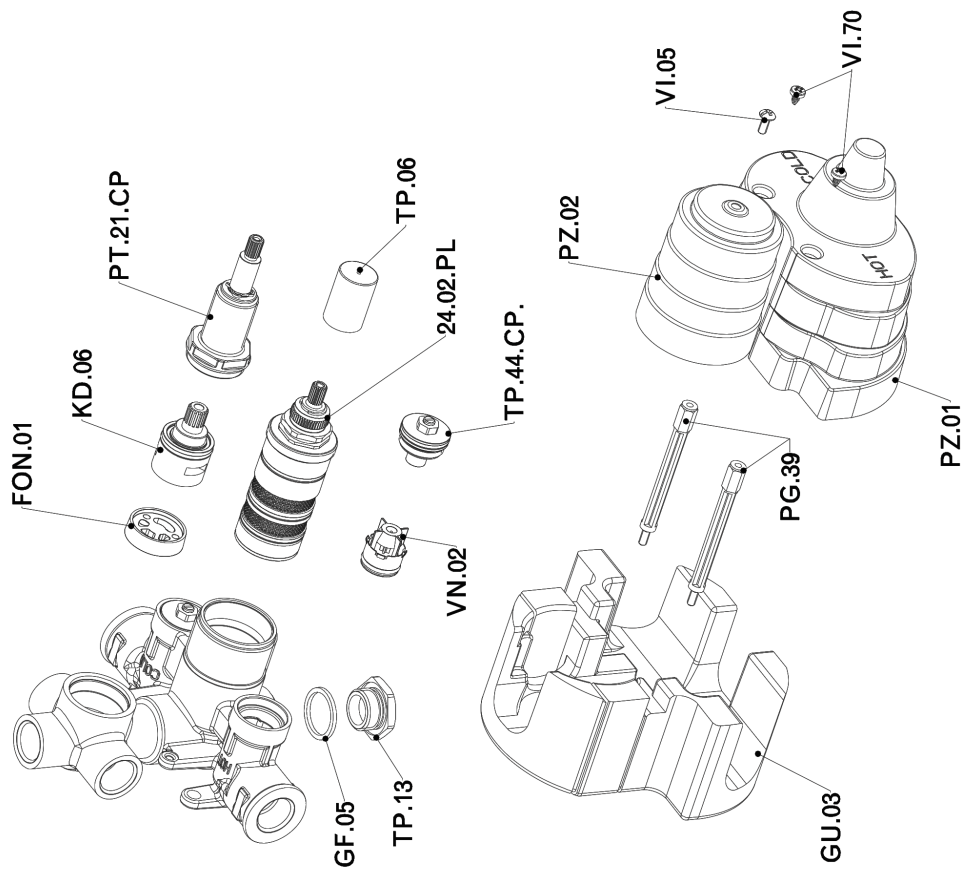

## Concealed thermostatic shower valve, 3-outlets CONCEALED\_ZA018201

MODEL **ZA018201**

Concealed thermostatic shower valve, 3-outlets, with 1/2" 3 outlet deviastop cartridge, without trim kit

AVAILABLE FINISHINGS

CHARACTERISTICS

Concealed **1**  
 Cartridge Spare Parts **24.04A.PP**  
**8x20 Plus P Thermostatic Valve**

Piastra/Plate/Plaque/Platte/Placa  
 2-3mm: XX 25-40 YY 76-91  
 10 mm: XX 16-31 YY 65-80

### DeviaStop

The Cisal Devia Stop technology allows to adjust the water flow and to direct it to the selected output point (overhead soaker, hand shower, etc).

## Concealed thermostatic shower valve, 3-outlets CONCEALED\_ZA018201

ZA018201

<https://en.cisal.it/concealed-thermostatic-shower-valve-3-outlets-concealed-za018201>

2026-06-13