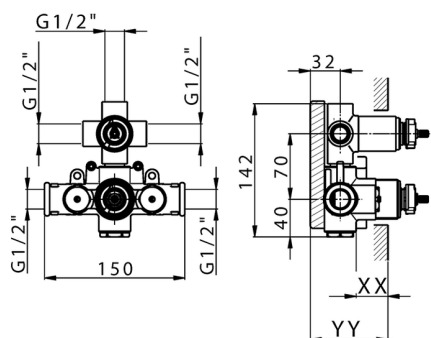

Concealed thermostatic shower valve, 3-outlets CONCEALED_ZA018201

MODEL **ZA018201**

Concealed thermostatic shower valve, 3-outlets, with 1/2" 3 outlet deviastop cartridge, without trim kit

AVAILABLE FINISHINGS

CHARACTERISTICS

Concealed **1**
 Cartridge Spare Parts **24.04A.PP**
8x20 Plus P Thermostatic Valve

Piastra/Plate/Plaque/Platte/Placa
 2-3mm: XX 25-40 YY 76-91
 10 mm: XX 16-31 YY 65-80

DeviaStop

The Cisal Devia Stop technology allows to adjust the water flow and to direct it to the selected output point (overhead soaker, hand shower, etc).