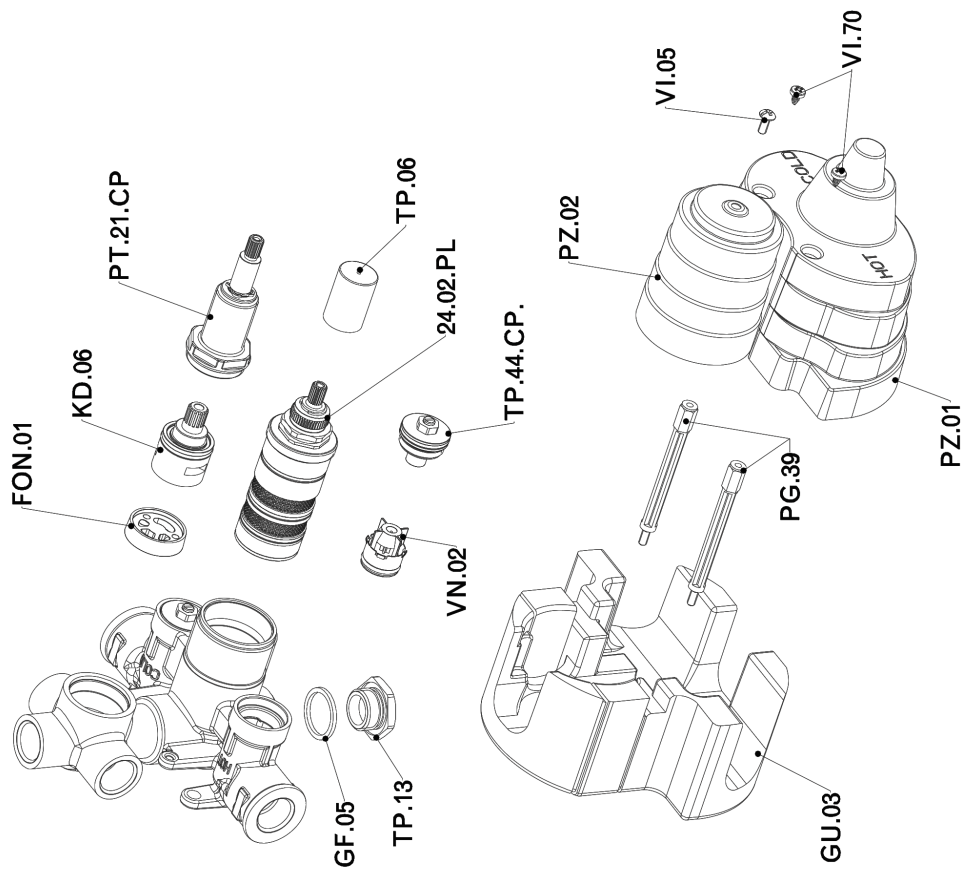

Concealed thermostatic shower valve, 3-outlets CONCEALED_ZA018201

MODEL **ZA018201**

Concealed thermostatic shower valve, 3-outlets, with 1/2" 3 outlet deviastop cartridge, without trim kit

AVAILABLE FINISHINGS

CHARACTERISTICS

Concealed **1**
 Cartridge Spare Parts **24.04A.PP**
8x20 Plus P Thermostatic Valve

Piastra/Plate/Plaque/Platte/Placa
 2-3mm: XX 25-40 YY 76-91
 10 mm: XX 16-31 YY 65-80

DeviaStop

The Cisal Devia Stop technology allows to adjust the water flow and to direct it to the selected output point (overhead soaker, hand shower, etc).

Thermostatic

The Cisal thermostatic is your personal water manager, helping you to handle, control and save water and energy.

Concealed thermostatic shower valve, 3-outlets CONCEALED_ZA018201

ZA018201

<https://en.cisal.it/concealed-thermostatic-shower-valve-3-outlets-concealed-za018201>