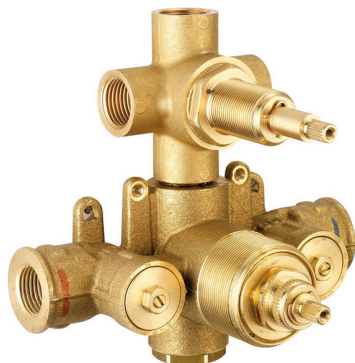

## Concealed thermostatic shower valve, 3-outlets CONCEALED\_ZA018201

MODEL **ZA018201**

Concealed thermostatic shower valve, 3-outlets, with 1/2" 3 outlet deviastop cartridge, without trim kit

AVAILABLE FINISHINGS

CHARACTERISTICS

Concealed **1**  
 Cartridge Spare Parts **24.04A.PP**  
**8x20 Plus P Thermostatic Valve**

Piastra/Plate/Plaque/Platte/Placa  
 2-3mm: XX 25-40 YY 76-91  
 10 mm: XX 16-31 YY 65-80

### DeviaStop

The Cisal Devia Stop technology allows to adjust the water flow and to direct it to the selected output point (overhead soaker, hand shower, etc).

## Concealed thermostatic shower valve, 3-outlets CONCEALED\_ZA018201

ZA018201

<https://en.cisal.it/concealed-thermostatic-shower-valve-3-outlets-concealed-za018201>

2026-06-13