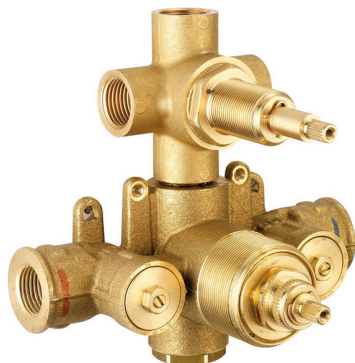

Concealed thermostatic shower valve, 3-outlets CONCEALED_ZA018201

MODEL **ZA018201**

Concealed thermostatic shower valve, 3-outlets, with 1/2" 3 outlet deviastop cartridge, without trim kit

AVAILABLE FINISHINGS

CHARACTERISTICS

Concealed **1**
 Cartridge Spare Parts **24.04A.PP**
8x20 Plus P Thermostatic Valve

Piastra/Plate/Plaque/Platte/Placa
 2-3mm: XX 25-40 YY 76-91
 10 mm: XX 16-31 YY 65-80

DeviaStop

The Cisal Devia Stop technology allows to adjust the water flow and to direct it to the selected output point (overhead soaker, hand shower, etc).

Thermostatic

The Cisal thermostatic is your personal water manager, helping you to handle, control and save water and energy.

Concealed thermostatic shower valve, 3-outlets CONCEALED_ZA018201

ZA018201

<https://en.cisal.it/concealed-thermostatic-shower-valve-3-outlets-concealed-za018201>