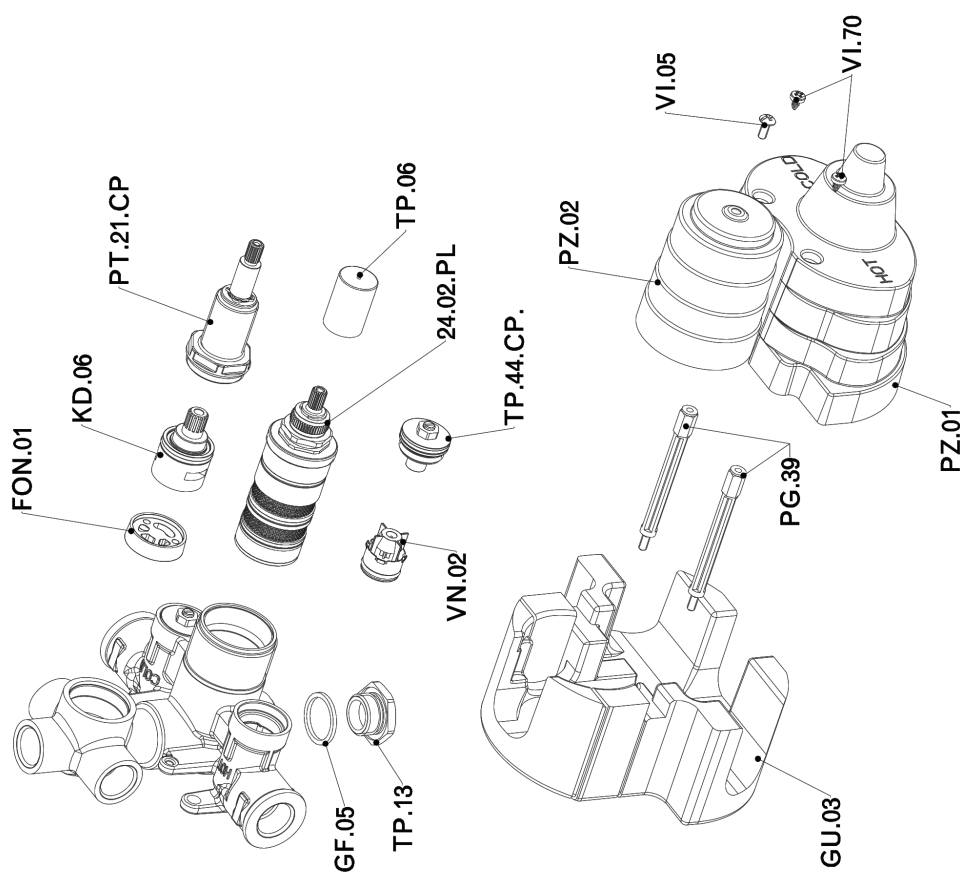

Concealed thermostatic shower valve, 3-outlets CONCEALED_ZA018201

MODEL **ZA018201**

Concealed thermostatic shower valve, 3-outlets, with 1/2" 3 outlet deviastop cartridge, without trim kit

AVAILABLE FINISHINGS

CHARACTERISTICS

Concealed **1**
 Cartridge Spare Parts **24.04A.PP**
8x20 Plus P Thermostatic Valve

Piastra/Plate/Plaque/Platte/Placa
 2-3mm: XX 25-40 YY 76-91
 10 mm: XX 16-31 YY 65-80

DeviaStop

The Cisal Devia Stop technology allows to adjust the water flow and to direct it to the selected output point (overhead soaker, hand shower, etc).

Thermostatic

The Cisal thermostatic is your personal water manager, helping you to handle, control and save water and energy.

Concealed thermostatic shower valve, 3-outlets CONCEALED_ZA018201

ZA018201

<https://en.cisal.it/concealed-thermostatic-shower-valve-3-outlets-concealed-za018201>