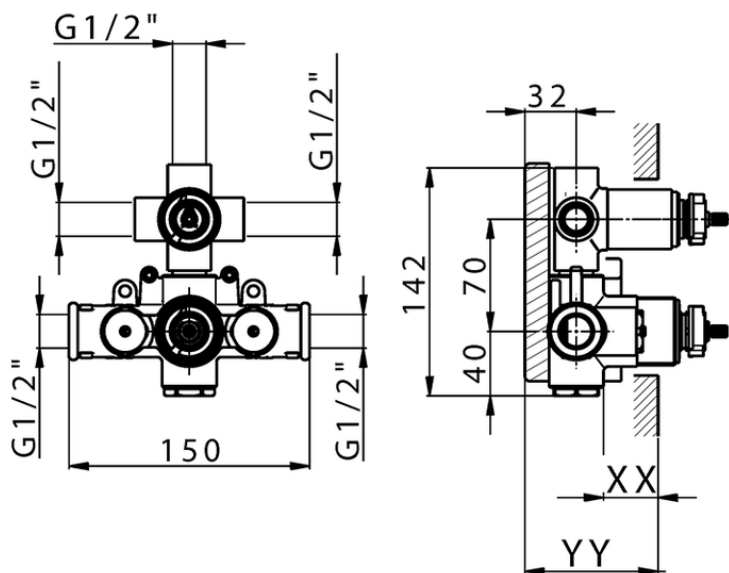

Concealed thermostatic shower valve, 3-outlets CONCEALED_ZA018201

Piastra/Plate/Plaque/Platte/Placa

2-3mm: XX 25-40 YY 76-91

10 mm: XX 16-31 YY 65-80