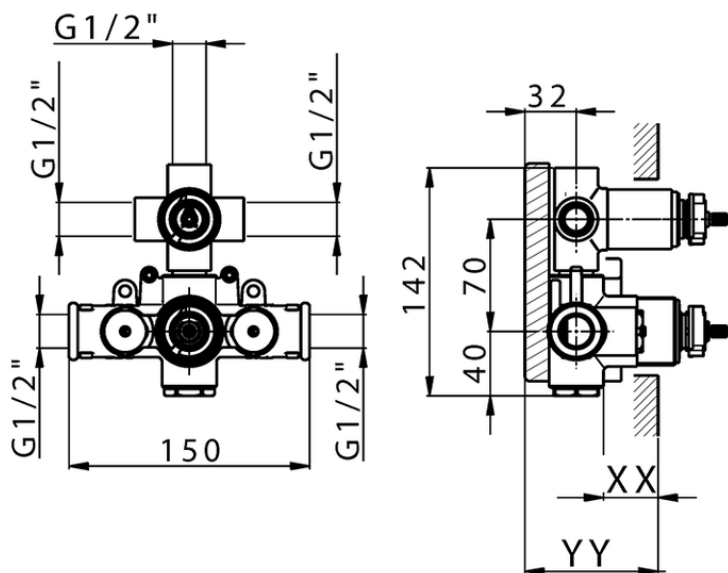

## Concealed thermostatic shower valve, 3-outlets CONCEALED\_ZA018201

Piastra/Plate/Plaque/Platte/Placa

2-3mm: XX 25-40 YY 76-91

10 mm: XX 16-31 YY 65-80

ZA018201

<https://en.cisal.it/concealed-thermostatic-shower-valve-3-outlets-concealed-za018201>