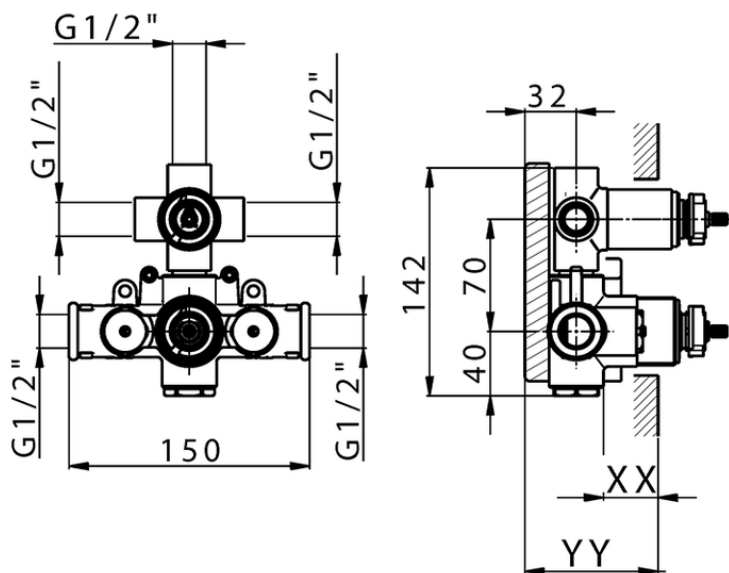

## Concealed thermostatic shower valve, 3-outlets CONCEALED\_ZA018201

Piastra/Plate/Plaque/Platte/Placa

2-3mm: XX 25-40 YY 76-91

10 mm: XX 16-31 YY 65-80

ZA018201

<https://en.cisal.it/concealed-thermostatic-shower-valve-3-outlets-concealed-za018201>