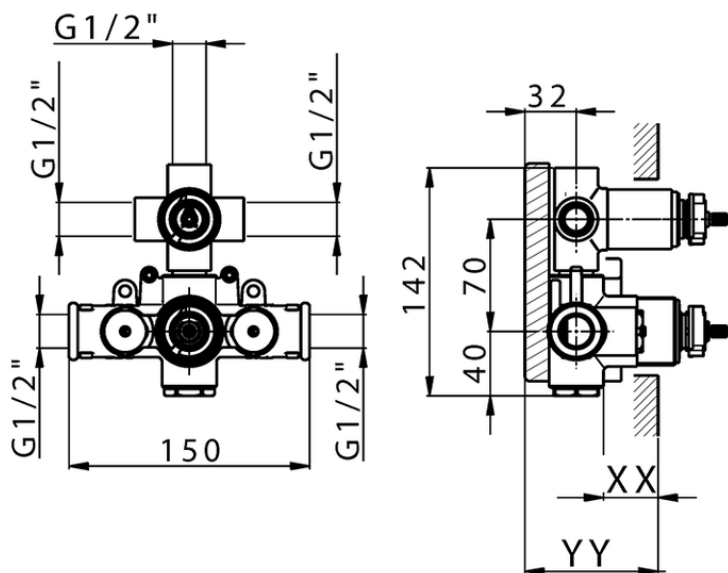

Concealed thermostatic shower valve, 3-outlets CONCEALED_ZA018201

Piastra/Plate/Plaque/Platte/Placa

2-3mm: XX 25-40 YY 76-91

10 mm: XX 16-31 YY 65-80