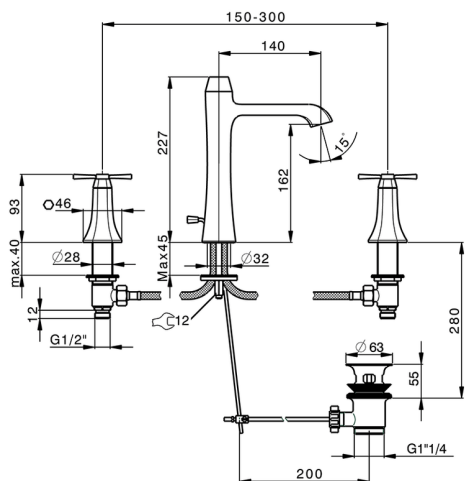

3 hole washbasin mixer **CHERIE_CX001060**

MODEL **CX001060**

3 hole washbasin mixer, with automatic 1"1/4 pop-up waste

AVAILABLE FINISHINGS

- 
6T 6T Chrome/Matt Black
- 
7C 7C Gold/Matt Black
- 
7D 7D Polished Nickel/Matt Black
- 
7E 7E Rose Gold/Matt Black

CHARACTERISTICS

3 hole washbasin mixer CHERIE_CX001060

CX001060

<https://en.cisal.it/3-hole-washbasin-mixer-cherie-cx001060>

2026-06-14