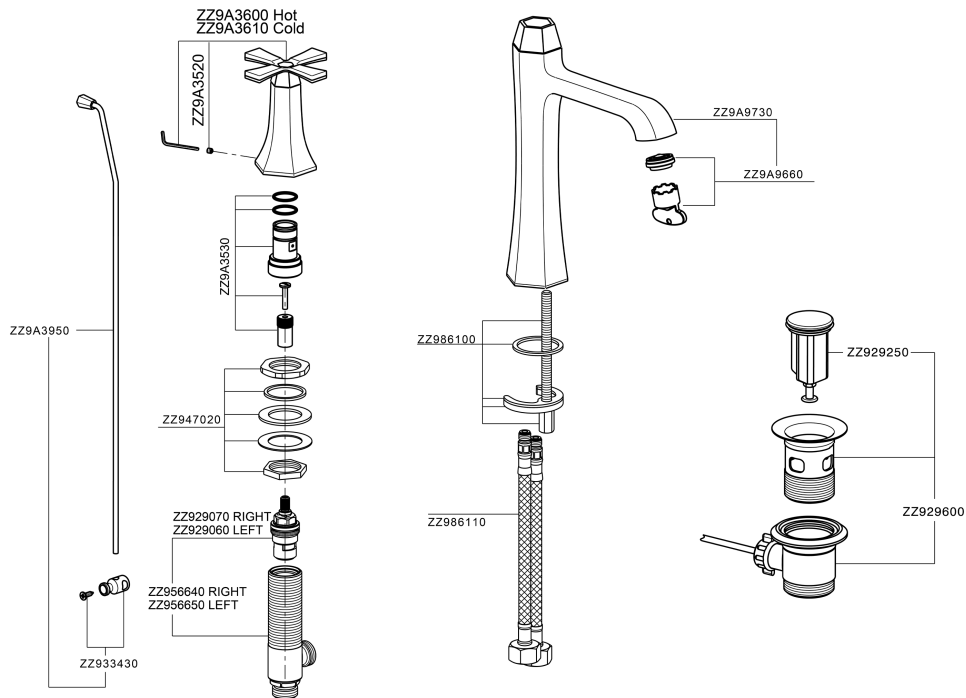

## 3 hole washbasin mixer **CHERIE\_CX001060**

MODEL **CX001060**

3 hole washbasin mixer, with automatic 1"1/4 pop-up waste

## 3 hole washbasin mixer CHERIE\_CX001060

CX001060

<https://en.cisal.it/3-hole-washbasin-mixer-cherie-cx001060>

2026-04-30