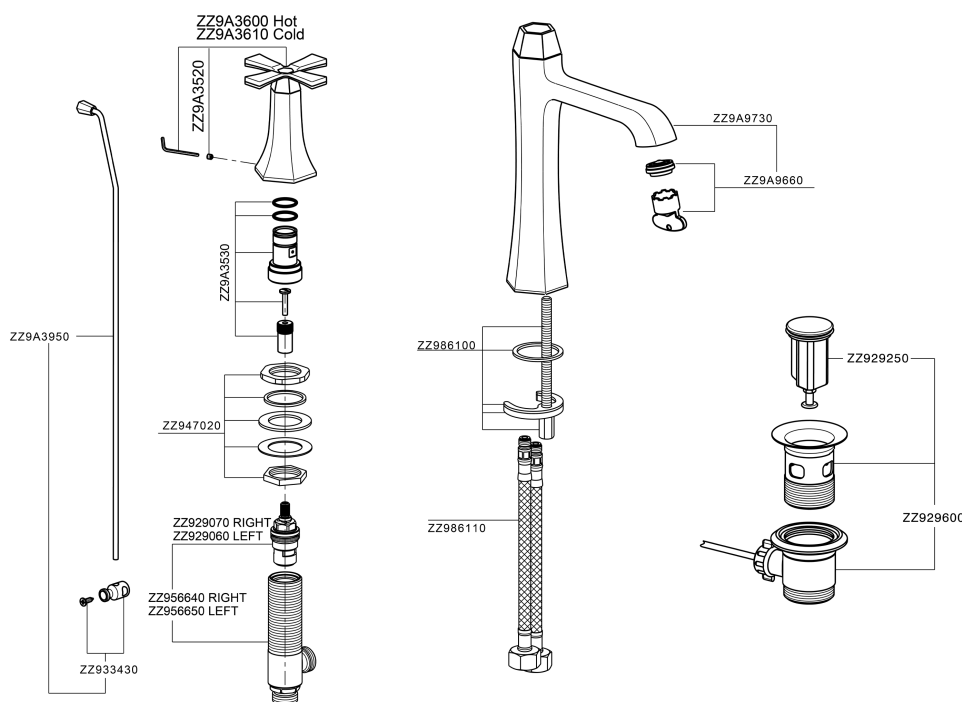

3 hole washbasin mixer **CHERIE_CX001060**

MODEL **CX001060**

3 hole washbasin mixer, with automatic 1"1/4 pop-up waste

AVAILABLE FINISHINGS

- 
6T 6T Chrome/Matt Black
- 
7C 7C Gold/Matt Black
- 
7D 7D Polished Nickel/Matt Black
- 
7E 7E Rose Gold/Matt Black

CHARACTERISTICS

3 hole washbasin mixer CHERIE_CX001060

CX001060

<https://en.cisal.it/3-hole-washbasin-mixer-cherie-cx001060>

2026-06-14