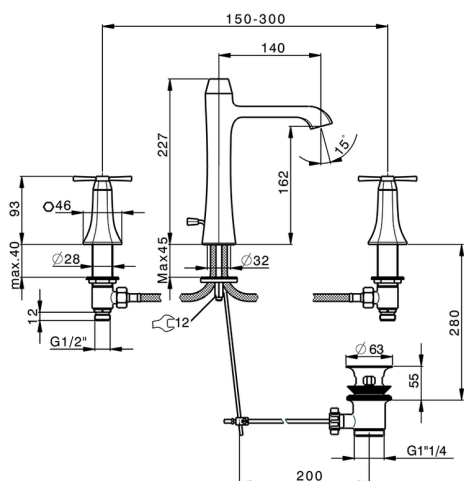

3 hole washbasin mixer **CHERIE_CX001060**

MODEL **CX001060**

3 hole washbasin mixer, with automatic 1"1/4 pop-up waste

AVAILABLE FINISHINGS

- **6T** 6T Chrome/Matt Black
- **7C** 7C Gold/Matt Black
- **7D** 7D Polished Nickel/Matt Black
- **7E** 7E Rose Gold/Matt Black

CHARACTERISTICS