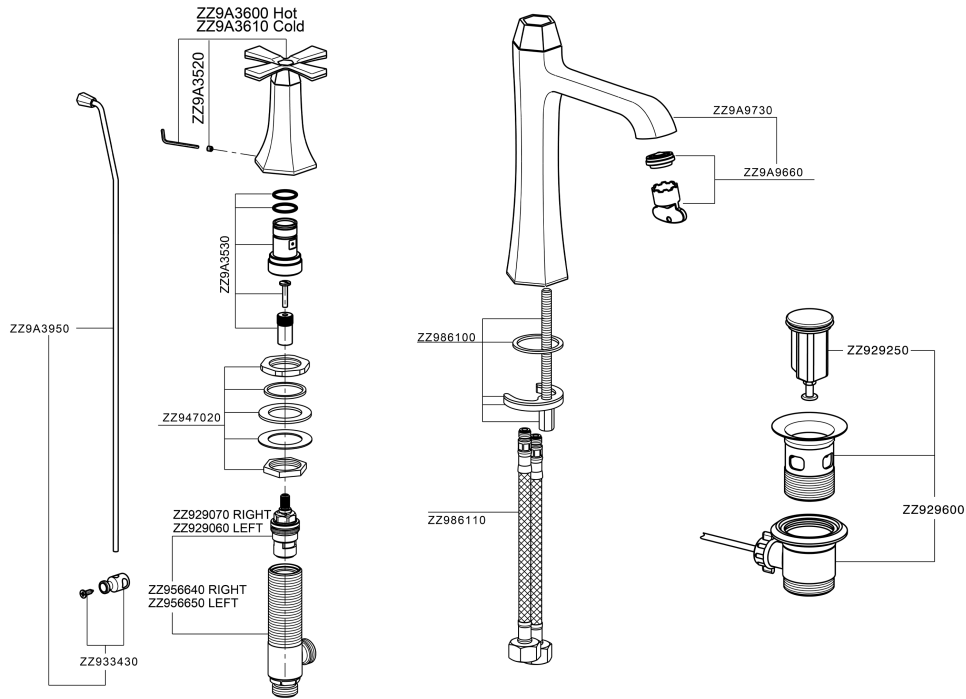

3 hole washbasin mixer CHERIE_CX001060

CX001060

<https://en.cisal.it/3-hole-washbasin-mixer-cherie-cx001060>

2026-06-13