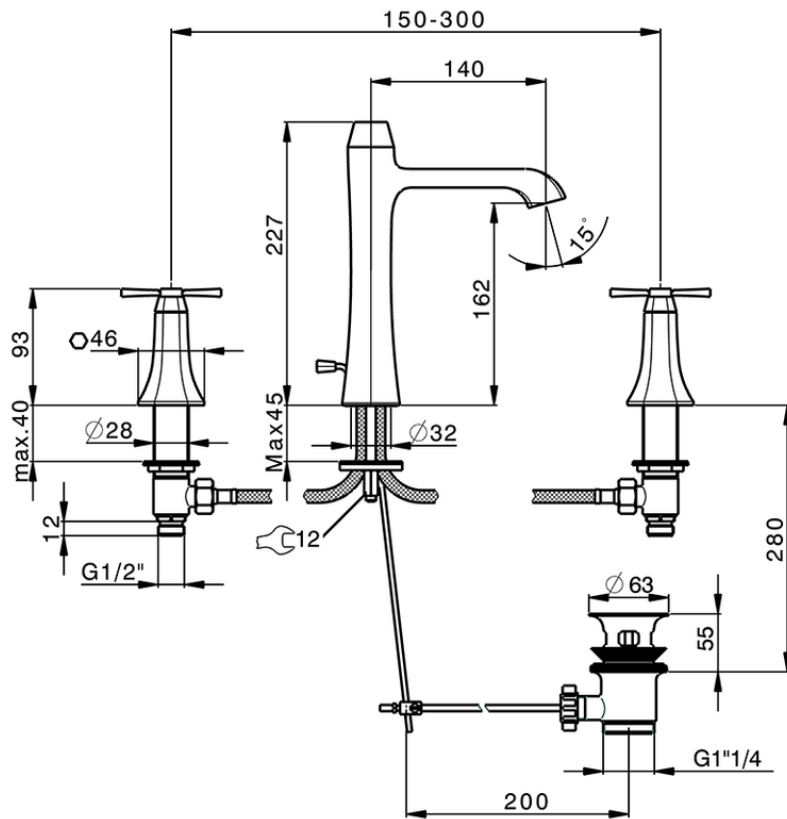

3 hole washbasin mixer CHERIE_CX001060

CX001060

<https://en.cisal.it/3-hole-washbasin-mixer-cherie-cx001060>

2026-06-14