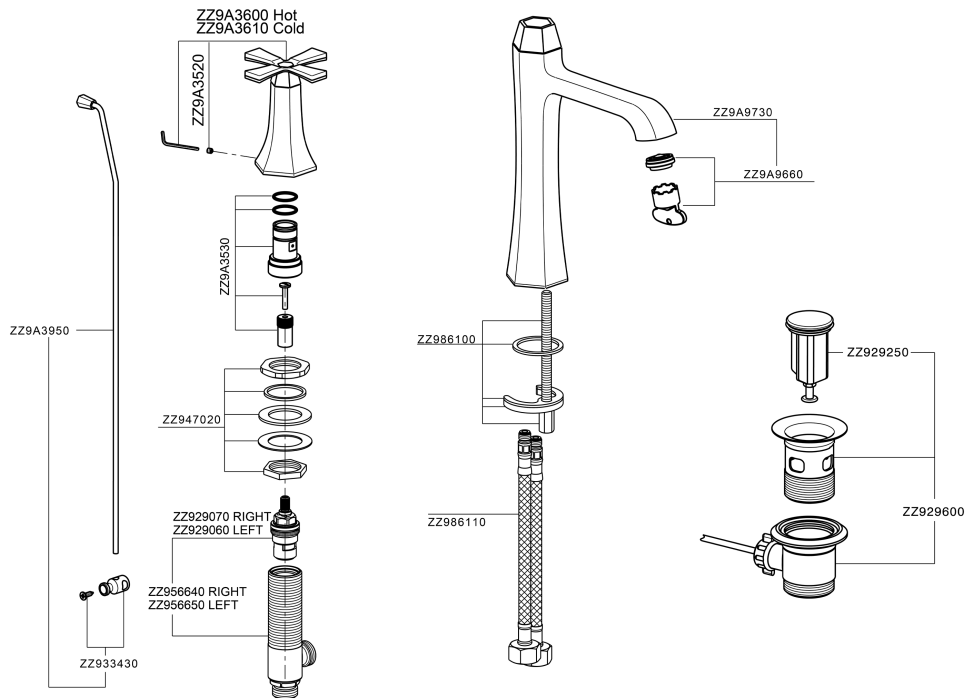

3 hole washbasin mixer CHERIE_CX001060

CX001060

<https://en.cisal.it/3-hole-washbasin-mixer-cherie-cx001060>

2026-04-09