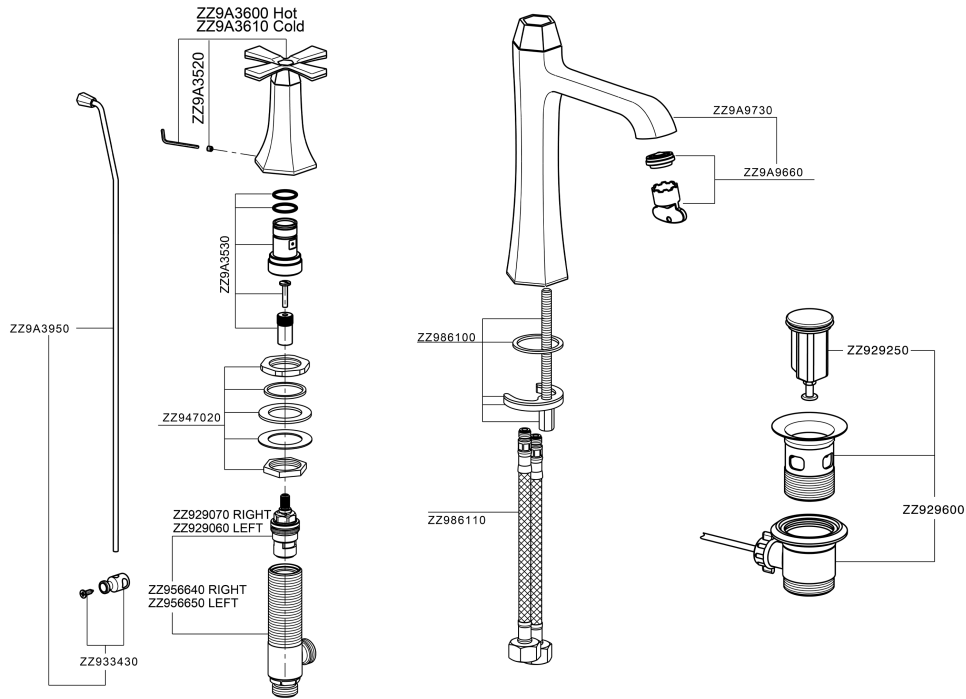

3 hole washbasin mixer CHERIE_CX001060

CX001060

<https://en.cisal.it/3-hole-washbasin-mixer-cherie-cx001060>

2026-06-14