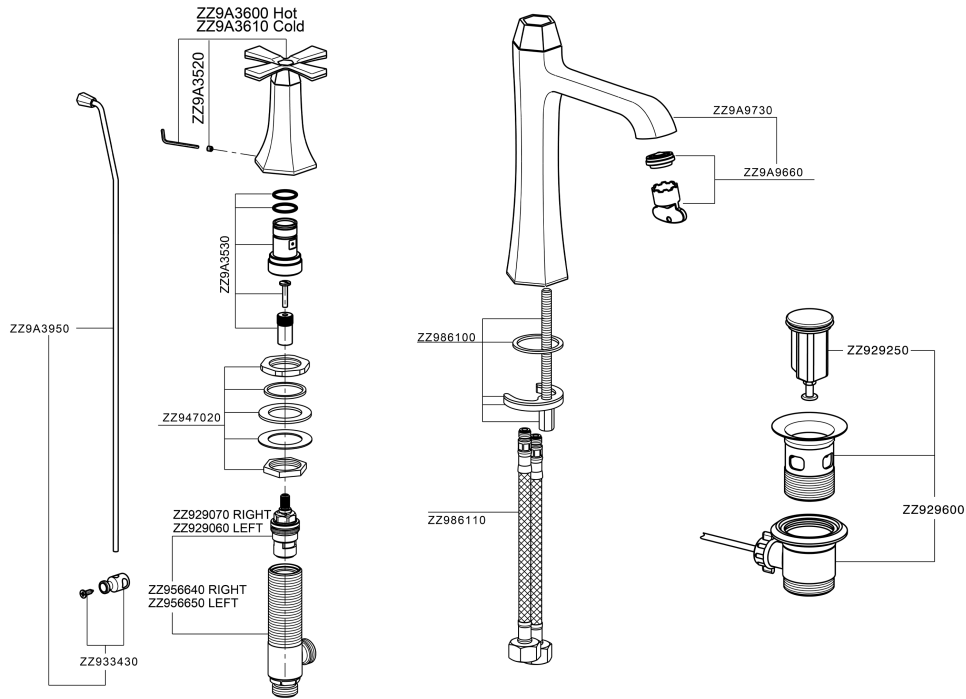

3 hole washbasin mixer CHERIE_CX001060

CX001060

<https://en.cisal.it/3-hole-washbasin-mixer-cherie-cx001060>

2026-04-30