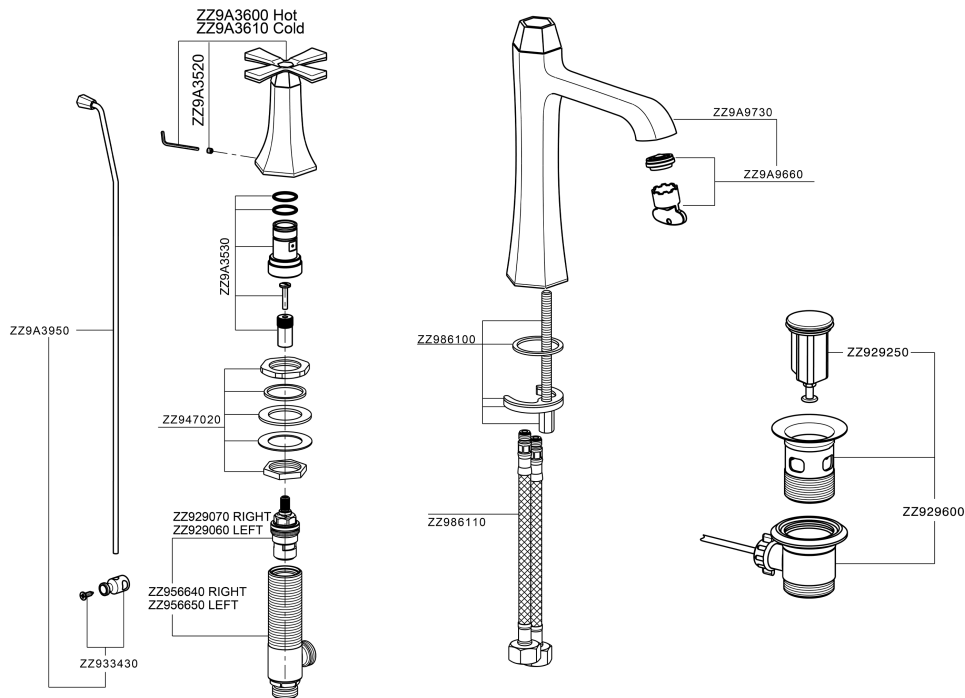

3 hole washbasin mixer **CHERIE_CX001060**

MODEL **CX001060**

3 hole washbasin mixer, with automatic 1"1/4 pop-up waste

AVAILABLE FINISHINGS

- 
6T 6T Chrome/Matt Black
- 
7C 7C Gold/Matt Black
- 
7D 7D Polished Nickel/Matt Black
- 
7E 7E Rose Gold/Matt Black

CHARACTERISTICS

3 hole washbasin mixer CHERIE_CX001060

CX001060

<https://en.cisal.it/3-hole-washbasin-mixer-cherie-cx001060>

2026-04-09