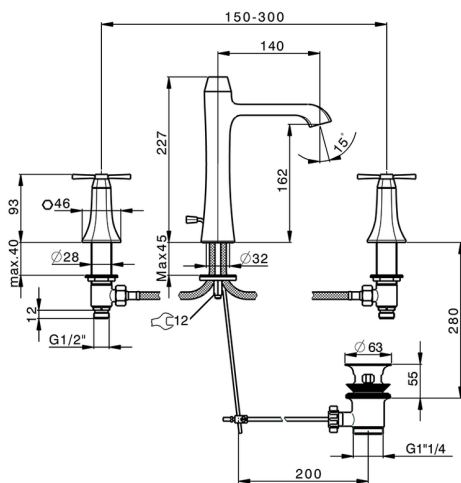

3 hole washbasin mixer **CHERIE_CX001060**

MODEL **CX001060**

3 hole washbasin mixer, with automatic 1"1/4 pop-up waste

AVAILABLE FINISHINGS

- 
6T 6T Chrome/Matt Black
- 
7C 7C Gold/Matt Black
- 
7D 7D Polished Nickel/Matt Black
- 
7E 7E Rose Gold/Matt Black

CHARACTERISTICS

3 hole washbasin mixer CHERIE_CX001060

CX001060

<https://en.cisal.it/3-hole-washbasin-mixer-cherie-cx001060>

2026-04-09