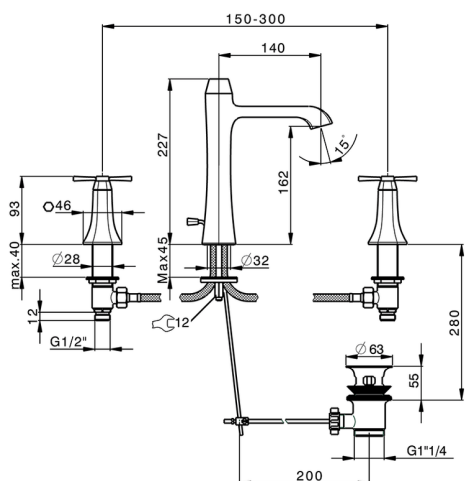

3 hole washbasin mixer **CHERIE_CX001060**

MODEL **CX001060**

3 hole washbasin mixer, with automatic 1"1/4 pop-up waste

AVAILABLE FINISHINGS

- 
6T 6T Chrome/Matt Black
- 
7C 7C Gold/Matt Black
- 
7D 7D Polished Nickel/Matt Black
- 
7E 7E Rose Gold/Matt Black

CHARACTERISTICS

3 hole washbasin mixer CHERIE_CX001060

CX001060

<https://en.cisal.it/3-hole-washbasin-mixer-cherie-cx001060>

2026-06-14