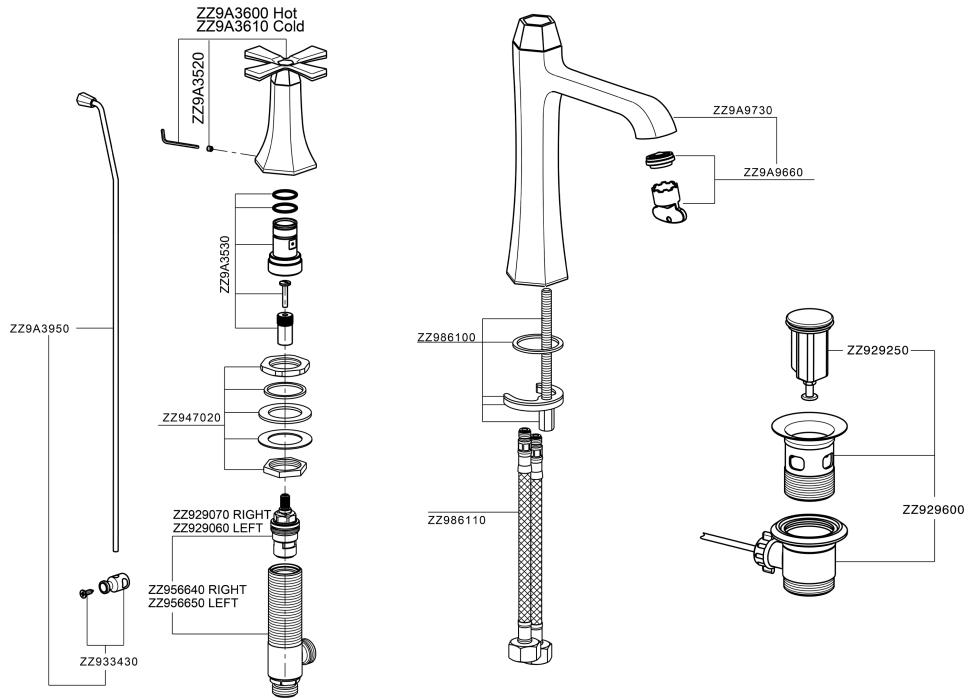

3 hole washbasin mixer **CHERIE_CX001060**

MODEL **CX001060**

3 hole washbasin mixer, with automatic 1"1/4 pop-up waste

AVAILABLE FINISHINGS

- 
6T 6T Chrome/Matt Black
- 
7C 7C Gold/Matt Black
- 
7D 7D Polished Nickel/Matt Black
- 
7E 7E Rose Gold/Matt Black

CHARACTERISTICS

3 hole washbasin mixer CHERIE_CX001060

CX001060

<https://en.cisal.it/3-hole-washbasin-mixer-cherie-cx001060>

2026-06-14