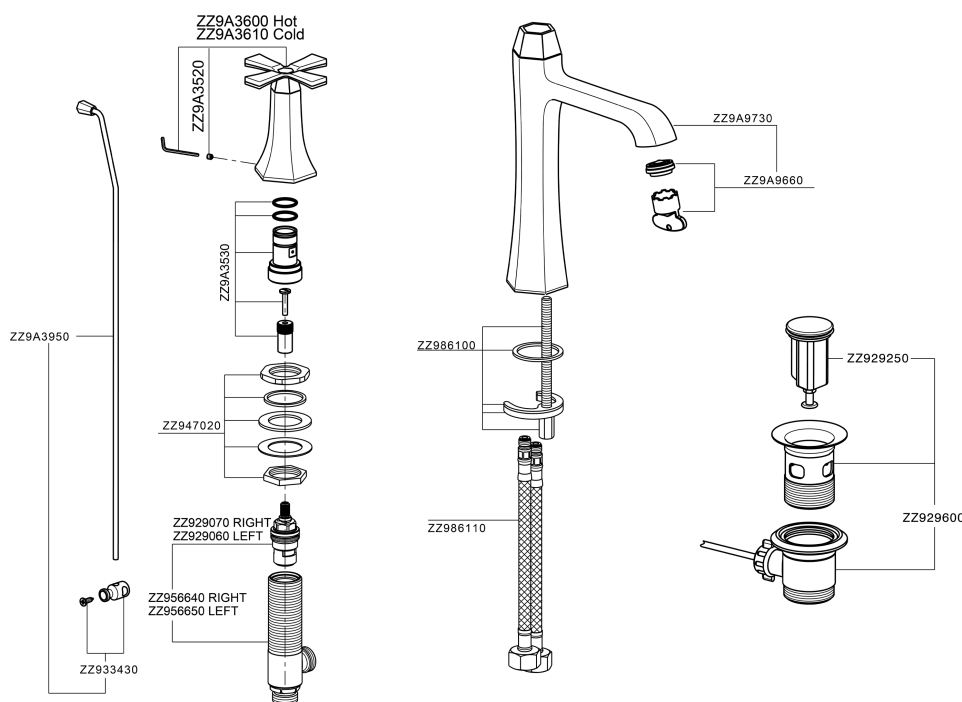

3 hole washbasin mixer CHERIE_CX001060

CX001060

<https://en.cisal.it/3-hole-washbasin-mixer-cherie-cx001060>

2026-05-20