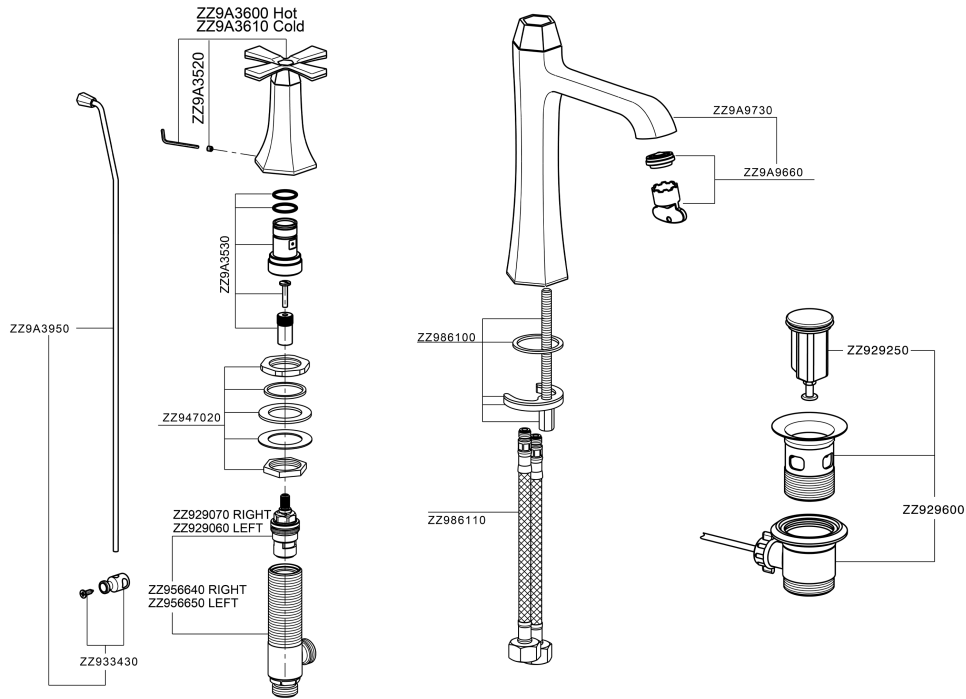

## 3 hole washbasin mixer CHERIE\_CX001060

CX001060

<https://en.cisal.it/3-hole-washbasin-mixer-cherie-cx001060>

2026-04-30