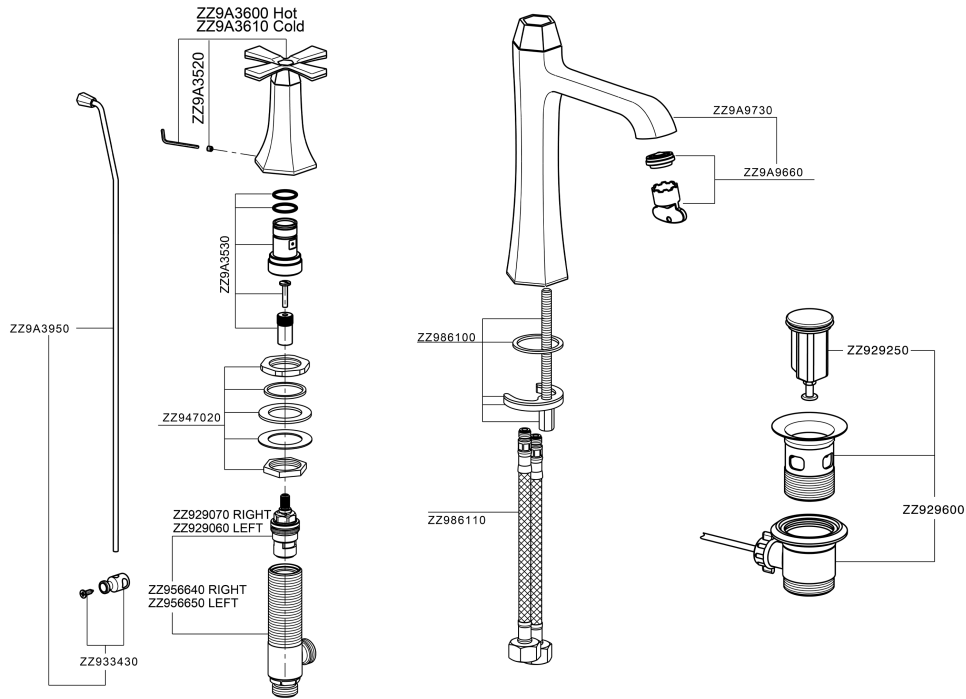

3 hole washbasin mixer CHERIE_CX001060

CX001060

<https://en.cisal.it/3-hole-washbasin-mixer-cherie-cx001060>

2026-04-09