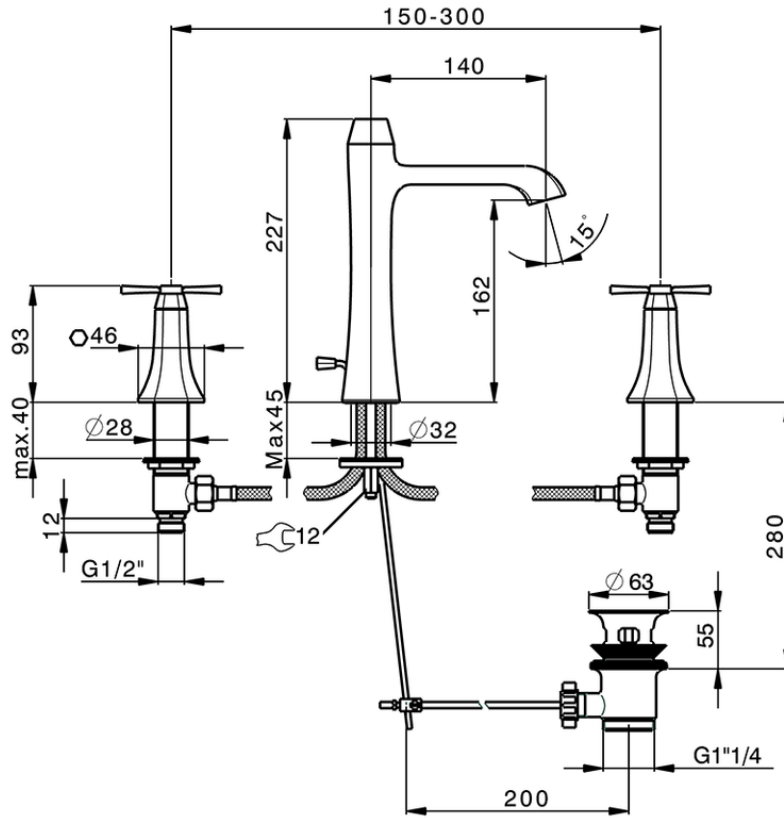

3 hole washbasin mixer CHERIE_CX001060

CX001060

<https://en.cisal.it/3-hole-washbasin-mixer-cherie-cx001060>

2026-04-09