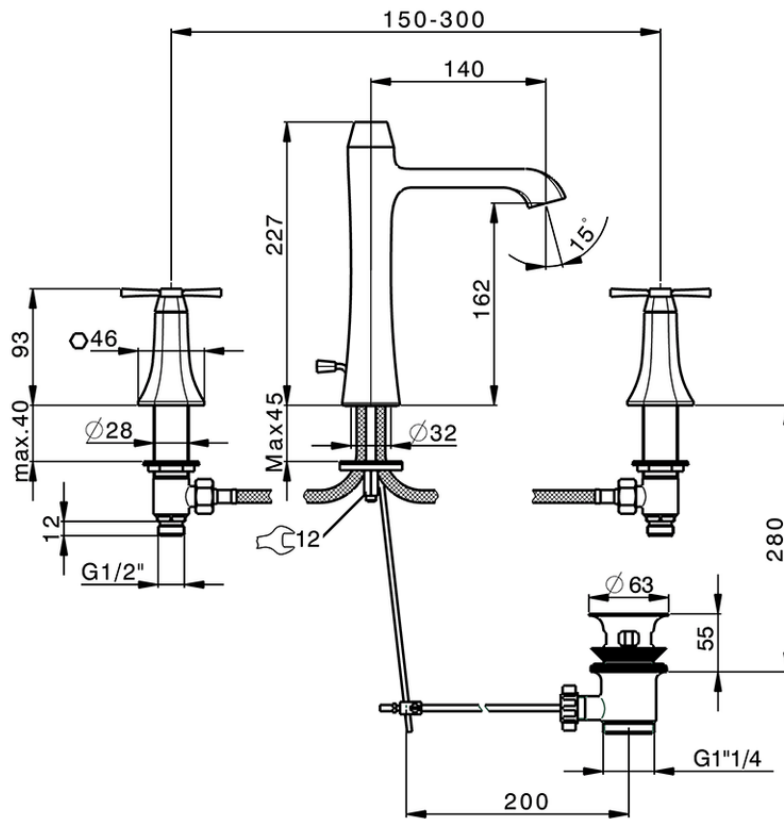

3 hole washbasin mixer CHERIE_CX001060

CX001060

<https://en.cisal.it/3-hole-washbasin-mixer-cherie-cx001060>

2026-06-13