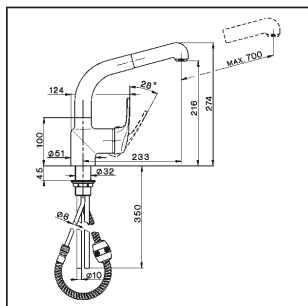

Single lever sink mixer with extrac.shower KITCHEN_EU001570

cisal

EU 00157

- Monocomando livello
- Single lever sink mixer
- Einhand-Spültischbatterie
- Mitigeur évier