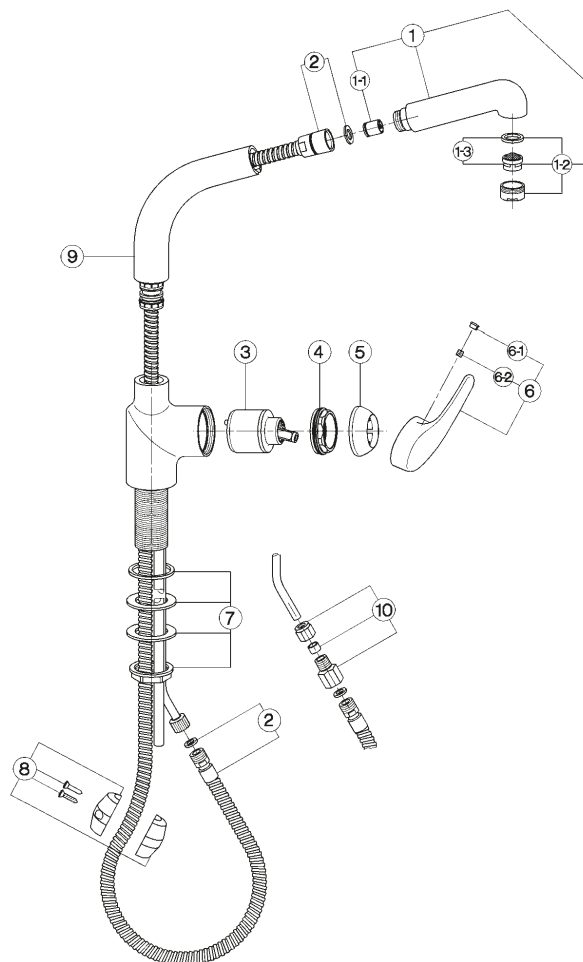

bar	PORTATA BOCCA DI EROGAZIONE * SPOUT FLOW RATE DURCHFLOß WANNENEINLAUF DEBIT BEC DEVERSEUR l/min.
0,5	4
1	6
2	8.5
3	11
4	13
5	14.5

* con resistenza silenziosa della classe di portata A (15 l/min. a 3 bar)
with hydraulic resistance of flow rate class A (15 l/min. at 3 bar)
mit geräuscharmen Widerstand der Durchflussklasse A (15 l/min. bei 3 bar)
avec aérateur classe A (15 l/min. à 3 bar)

NR.	DESCRIZIONE DESCRIPTION BESCHREIBUNG DESCRIPTION	N. CODICE CODE NO. WERKSNR. NR. CODE	NR.	DESCRIZIONE DESCRIPTION BESCHREIBUNG DESCRIPTION	N. CODICE CODE NO. WERKSNR. NR. CODE	NR.	DESCRIZIONE DESCRIPTION BESCHREIBUNG DESCRIPTION	N. CODICE CODE NO. WERKSNR. NR. CODE
1	Doccia estraibile livello con valvola Handspray with valve Herausziehbare Brause Douchette extr. évier	ZZ 92833 0	4	Chiodo bloccaggio cartuccia piccola Nut for mixing valve small Mutter f/Kartusche Ecrou pour cartouche	ZZ 92603 0	8	Peso piombo completo Lead weight Bleigewicht kpl Poids en plomb	ZZ 92775 0
1-1	Valvola anti-ritorno Ø15 per doccia Back-flow valve Ø15 Durchflusshinderer Ø15 Clapet anti-retour Ø15	ZZ 92956 0	5	Capricartuccia con idrogrammi Escalcheon cartridge with ideogram Abdeckkappe mit Ideogramm Couverte-cartouche avec ideogramme	ZZ 92716 0	9	Canna livello doccia estraibile Spout basin mixer with extractable shower Auslauf-Röhr-Herausziehbare HB Bec évier douchette extractible	ZZ 92832 0
1-2	Aeratore M.24x1 IA Mousseur M.24x1 IA Perlator M.24x1 IA Mousseur M.24x1 IA	ZZ 92836 0	6	Lever "EU" Hebel "EU" Lever "EU"	ZZ 92857 0	10	Nipples Ø8 x M.15x1 (fino al 1995) Nipples Ø8 x M.15x1 (until 1995) Nippel Ø8 x M.15x1 (bis 1995) Nipples Ø8 x M.15x1 (jusqu'au 1995)	ZZ 92062 0
1-3	Cartuccia per aeratore M. 24x1 Mousseur cartridge M.24x1 Kart. f/Perlator M.24x1 Cartouche x mousseur M.24x1	ZZ 92695 0	6-1	Placchetta per leva Cap for lever Abdeckkappe f/Hebel Flaquette levier	ZZ 92710 0			
2	Flexibile 150 cm Ø14 1/2" on x M.15x1 Flex 150 cm Ø14 1/2" ON x M.15x1 Brausschlauch 150 cm Ø14 1/2" x M.15x1 Flex 150 cm Ø14 1/2" on x M.15x1	ZZ 92774 0	6-2	Grano punta piano inox M.6x6 Screw stainless steel M.6x6 Meterschraube M.6x6 Vis speciale inox M.6x6	ZZ 92645 0			
3	Cartuccia monocomando Mixing valve Kartusche Cartouche mitigeurs	ZZ 95273 0	7	Set installazione monodoccia estraibile Installation set single lever Befestigungsset Set installation	ZZ 92879 0			

EU.16

EU001570

<https://en.cisal.it/single-lever-sink-mixer-with-extrac-shower-kitchen-eu001570>

2026-06-14