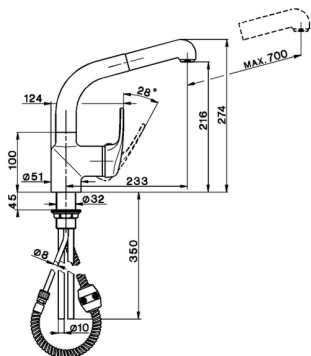

Single lever sink mixer with extrac.shower KITCHEN_EU001570

MODEL **EU001570**

Single lever sink mixer with extrac.shower,swivel spout,150 cm Brass Flexible Hose

AVAILABLE FINISHINGS

21 21 Chrome

CHARACTERISTICS

Cartridge Spare Parts **ZZ95274000**

40 mm Cartridge