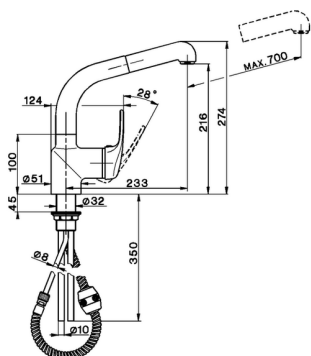

Single lever sink mixer with extrac.shower KITCHEN_EU001570

MODEL **EU001570**

Single lever sink mixer with extrac.shower,swivel spout,150 cm Brass Flexible Hose

AVAILABLE FINISHINGS

21 21 Chrome

CHARACTERISTICS

Cartridge Spare Parts **ZZ95274000**

40 mm Cartridge