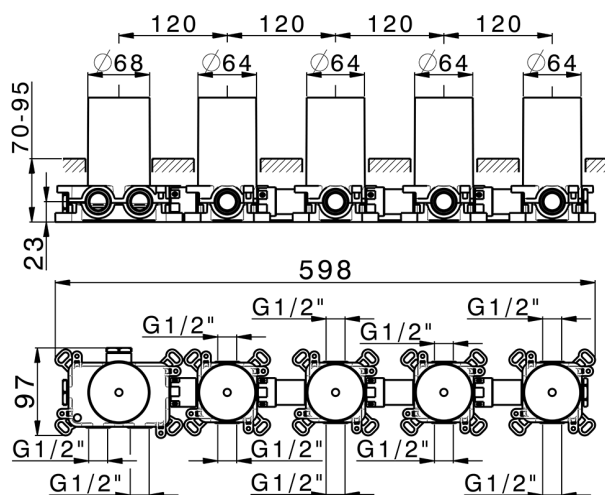

## 4 Function thermostatic concealed valve PUSH&SHOWER\_ZA0G64R0

MODEL **ZA0G64R0**

4 Function thermostatic concealed valve, ON/OFF button with flow rate regulation, with protection guard boxes, to match with exposed parts: 1 Thermo 4 Push&Shower, without Thermo/Push&Shower exposed parts

AVAILABLE FINISHINGS

**04** 04 Without finishing

CHARACTERISTICS

Cartridge Spare Parts **22.04A.AR - ZZ97279004**

**Argo 2 (long filter) Thermostatic Valve**