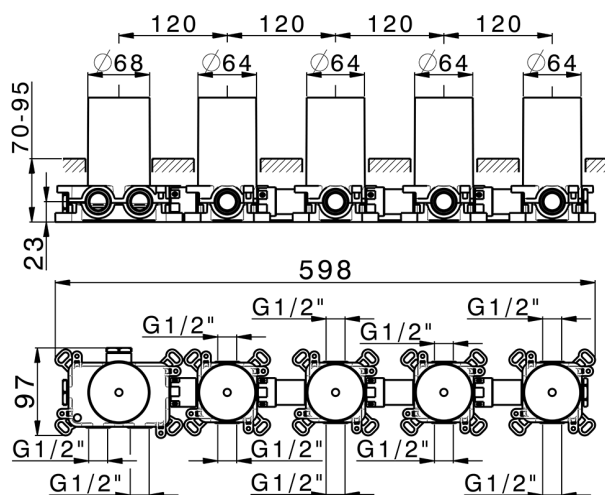

4 Function thermostatic concealed valve PUSH&SHOWER_ZA0G64R0

MODEL **ZA0G64R0**

4 Function thermostatic concealed valve, ON/OFF button with flow rate regulation, with protection guard boxes, to match with exposed parts: 1 Thermo 4 Push&Shower, without Thermo/ Push&Shower exposed parts

AVAILABLE FINISHINGS

04 04 Without finishing

CHARACTERISTICS

Cartridge Spare Parts **22.04A.AR - ZZ97279004**

Argo 2 (long filter) Thermostatic Valve

Thermostatic

The Cisal thermostatic is your personal water manager, helping you to handle, control and save water and energy.