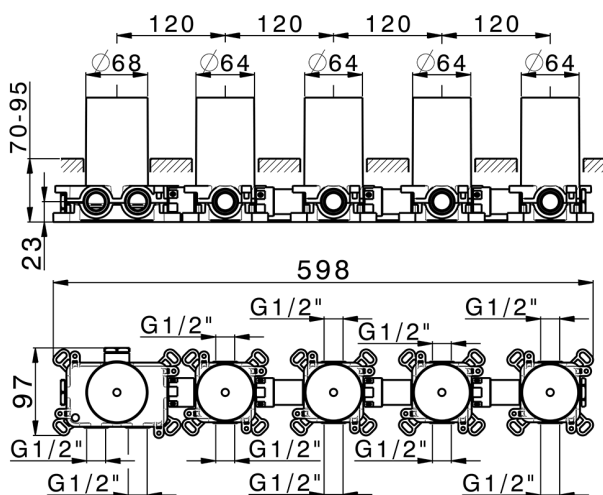

## 4 Function thermostatic concealed valve PUSH&SHOWER\_ZA0G64R0

MODEL **ZA0G64R0**

4 Function thermostatic concealed valve, ON/OFF button with flow rate regulation, with protection guard boxes, to match with exposed parts: 1 Thermo 4 Push&Shower, without Thermo/Push&Shower exposed parts

AVAILABLE FINISHINGS

**04** 04 Without finishing

CHARACTERISTICS

Cartridge Spare Parts **22.04A.AR - ZZ97279004**

**Argo 2 (long filter) Thermostatic Valve**