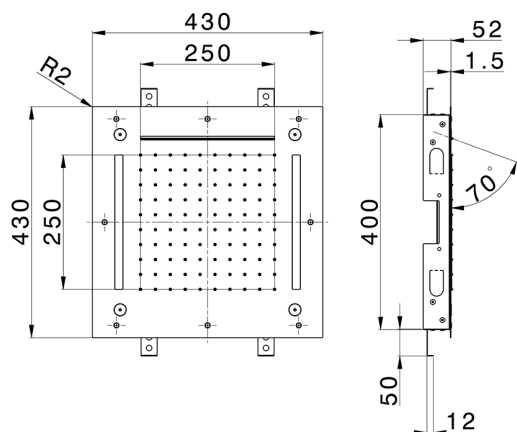

430x430 mm Chromotherapy Ceiling showerhead ZEN SHOWER_ZS0C0065

MODEL **ZS0C0065**

430x430 mm Chromotherapy Ceiling showerhead, rain, spaying functions, waterfall, chromotherapy functions, built-in control included, Stainless Steel AISI 304

AVAILABLE FINISHINGS

- **D1** D1 Brushed Inox
- **40** 40 Matt Black
- **4Q** 4Q Matt White
- **5G** 5G Rose Gold
- **D2** D2 Polished Inox

CHARACTERISTICS

2026-06-14