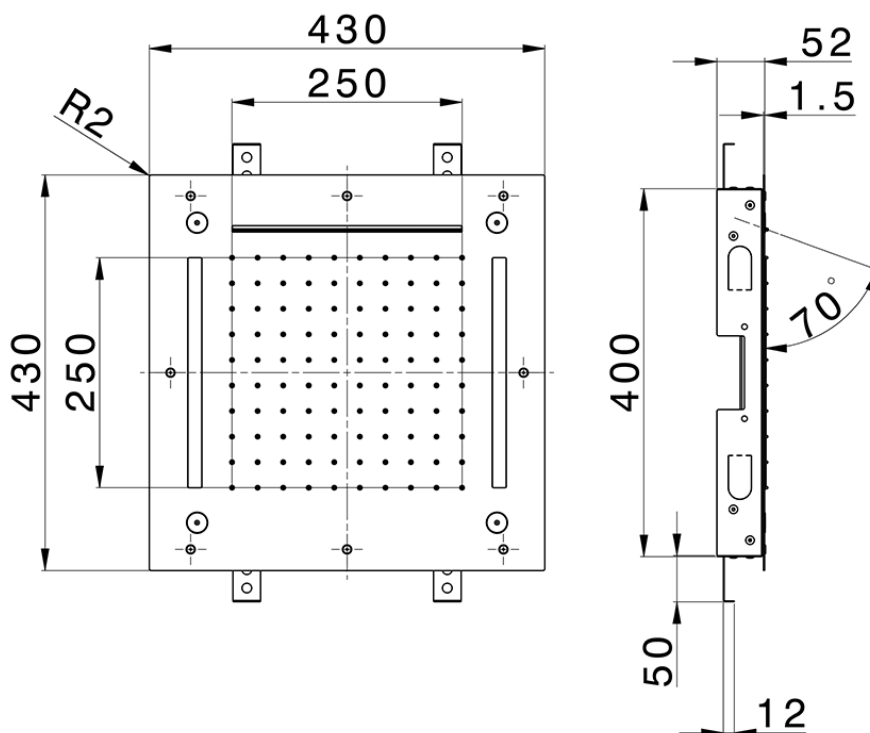

**430x430 mm Chromotherapy Ceiling showerhead ZEN SHOWER\_ZS0C0065**

ZS0C0065

<https://en.cisal.it/430x430-mm-chromotherapy-ceiling-showerhead-zen-shower-zs0c0065>

2026-06-14