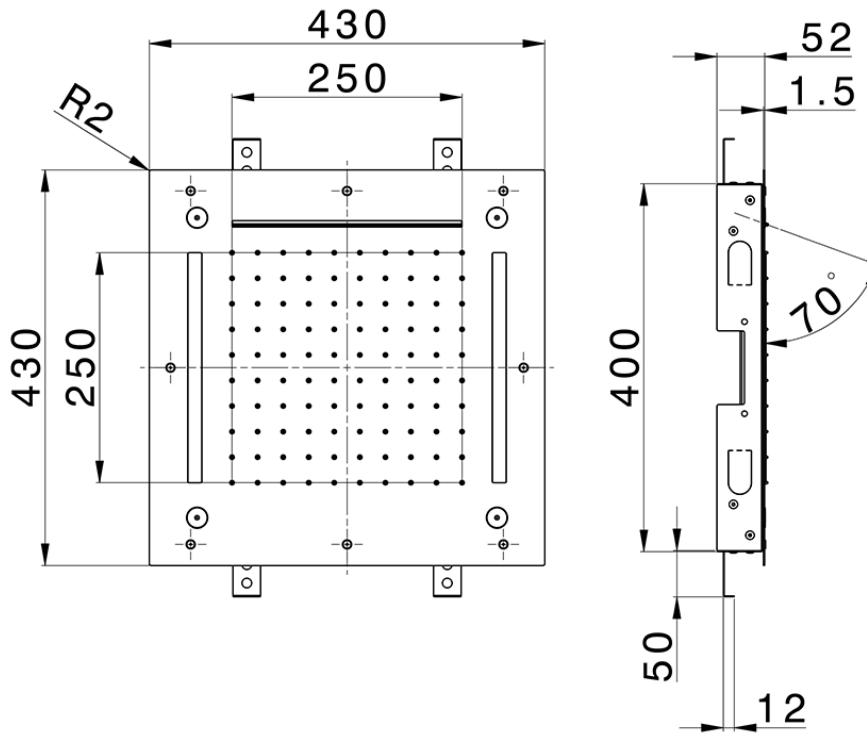

430x430 mm Chromotherapy Ceiling showerhead ZEN SHOWER_ZS0C0065

ZS0C0065

<https://en.cisal.it/430x430-mm-chromotherapy-ceiling-showerhead-zen-shower-zs0c0065>

2026-04-28